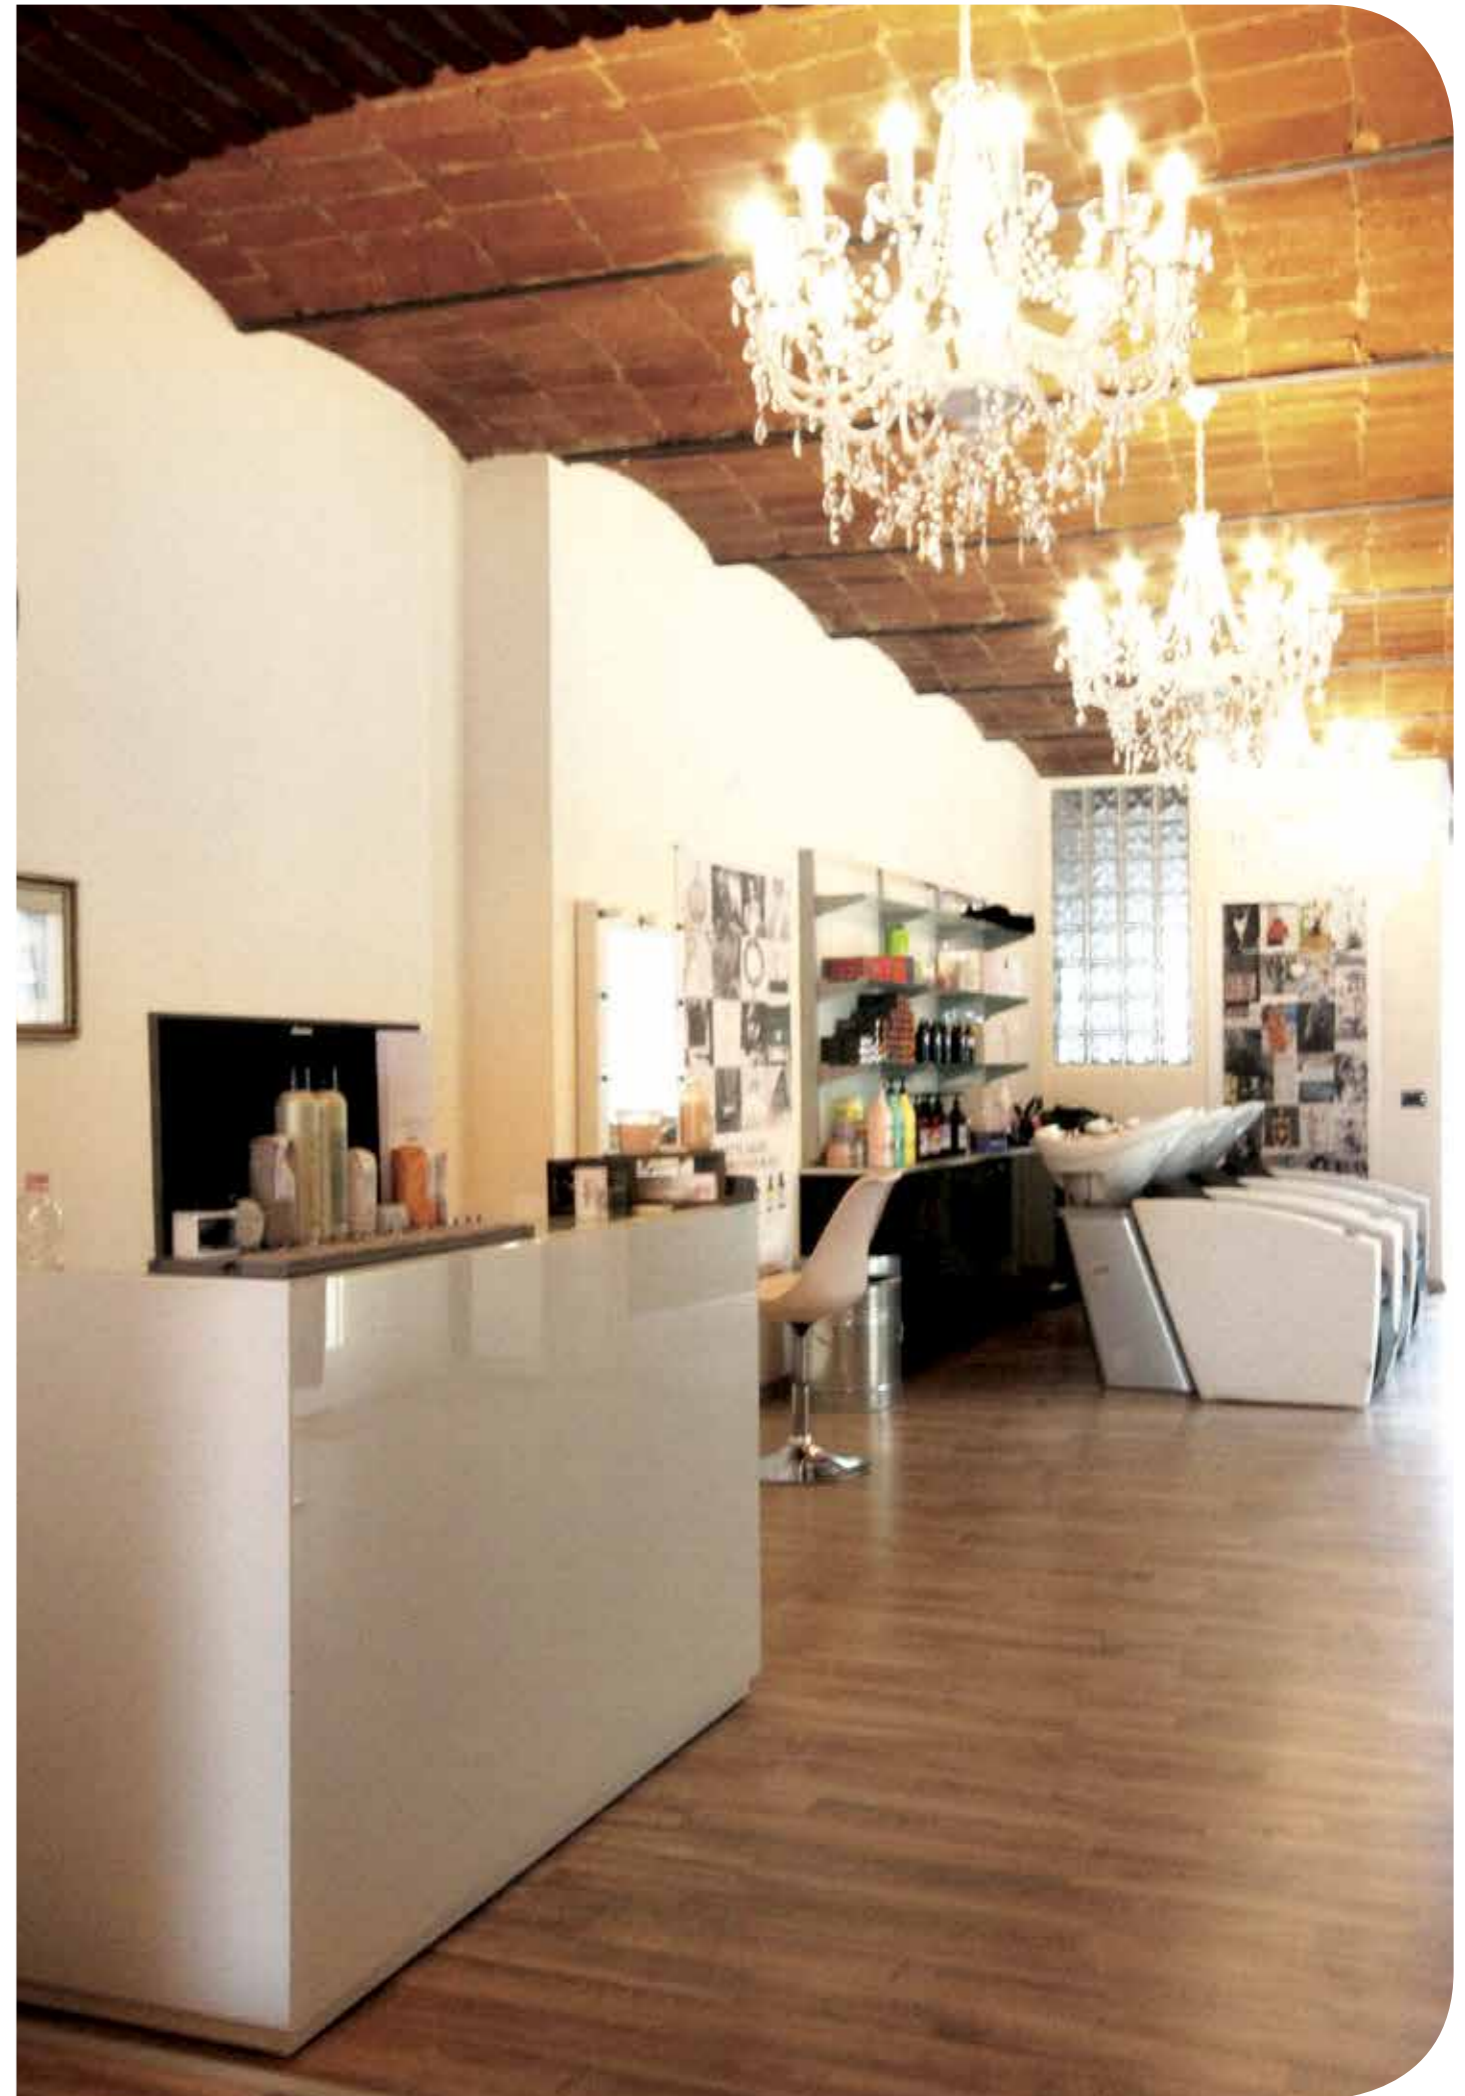

OLIMPO ITALY

Chairs: **SQUARE**
Sky: Fur 26 - Pearl Fur 41

Washunits: **MIRAGE**
Sky: Fur 26 - Pearl Fur 41

Desks: **THESIS**

Display Units: **ON THE WALL**

Accessories: **WALL SYSTEM**
BONN BLACK SATIN STEEL

Stool: **ATOM**
(special - by Medical & Beauty)