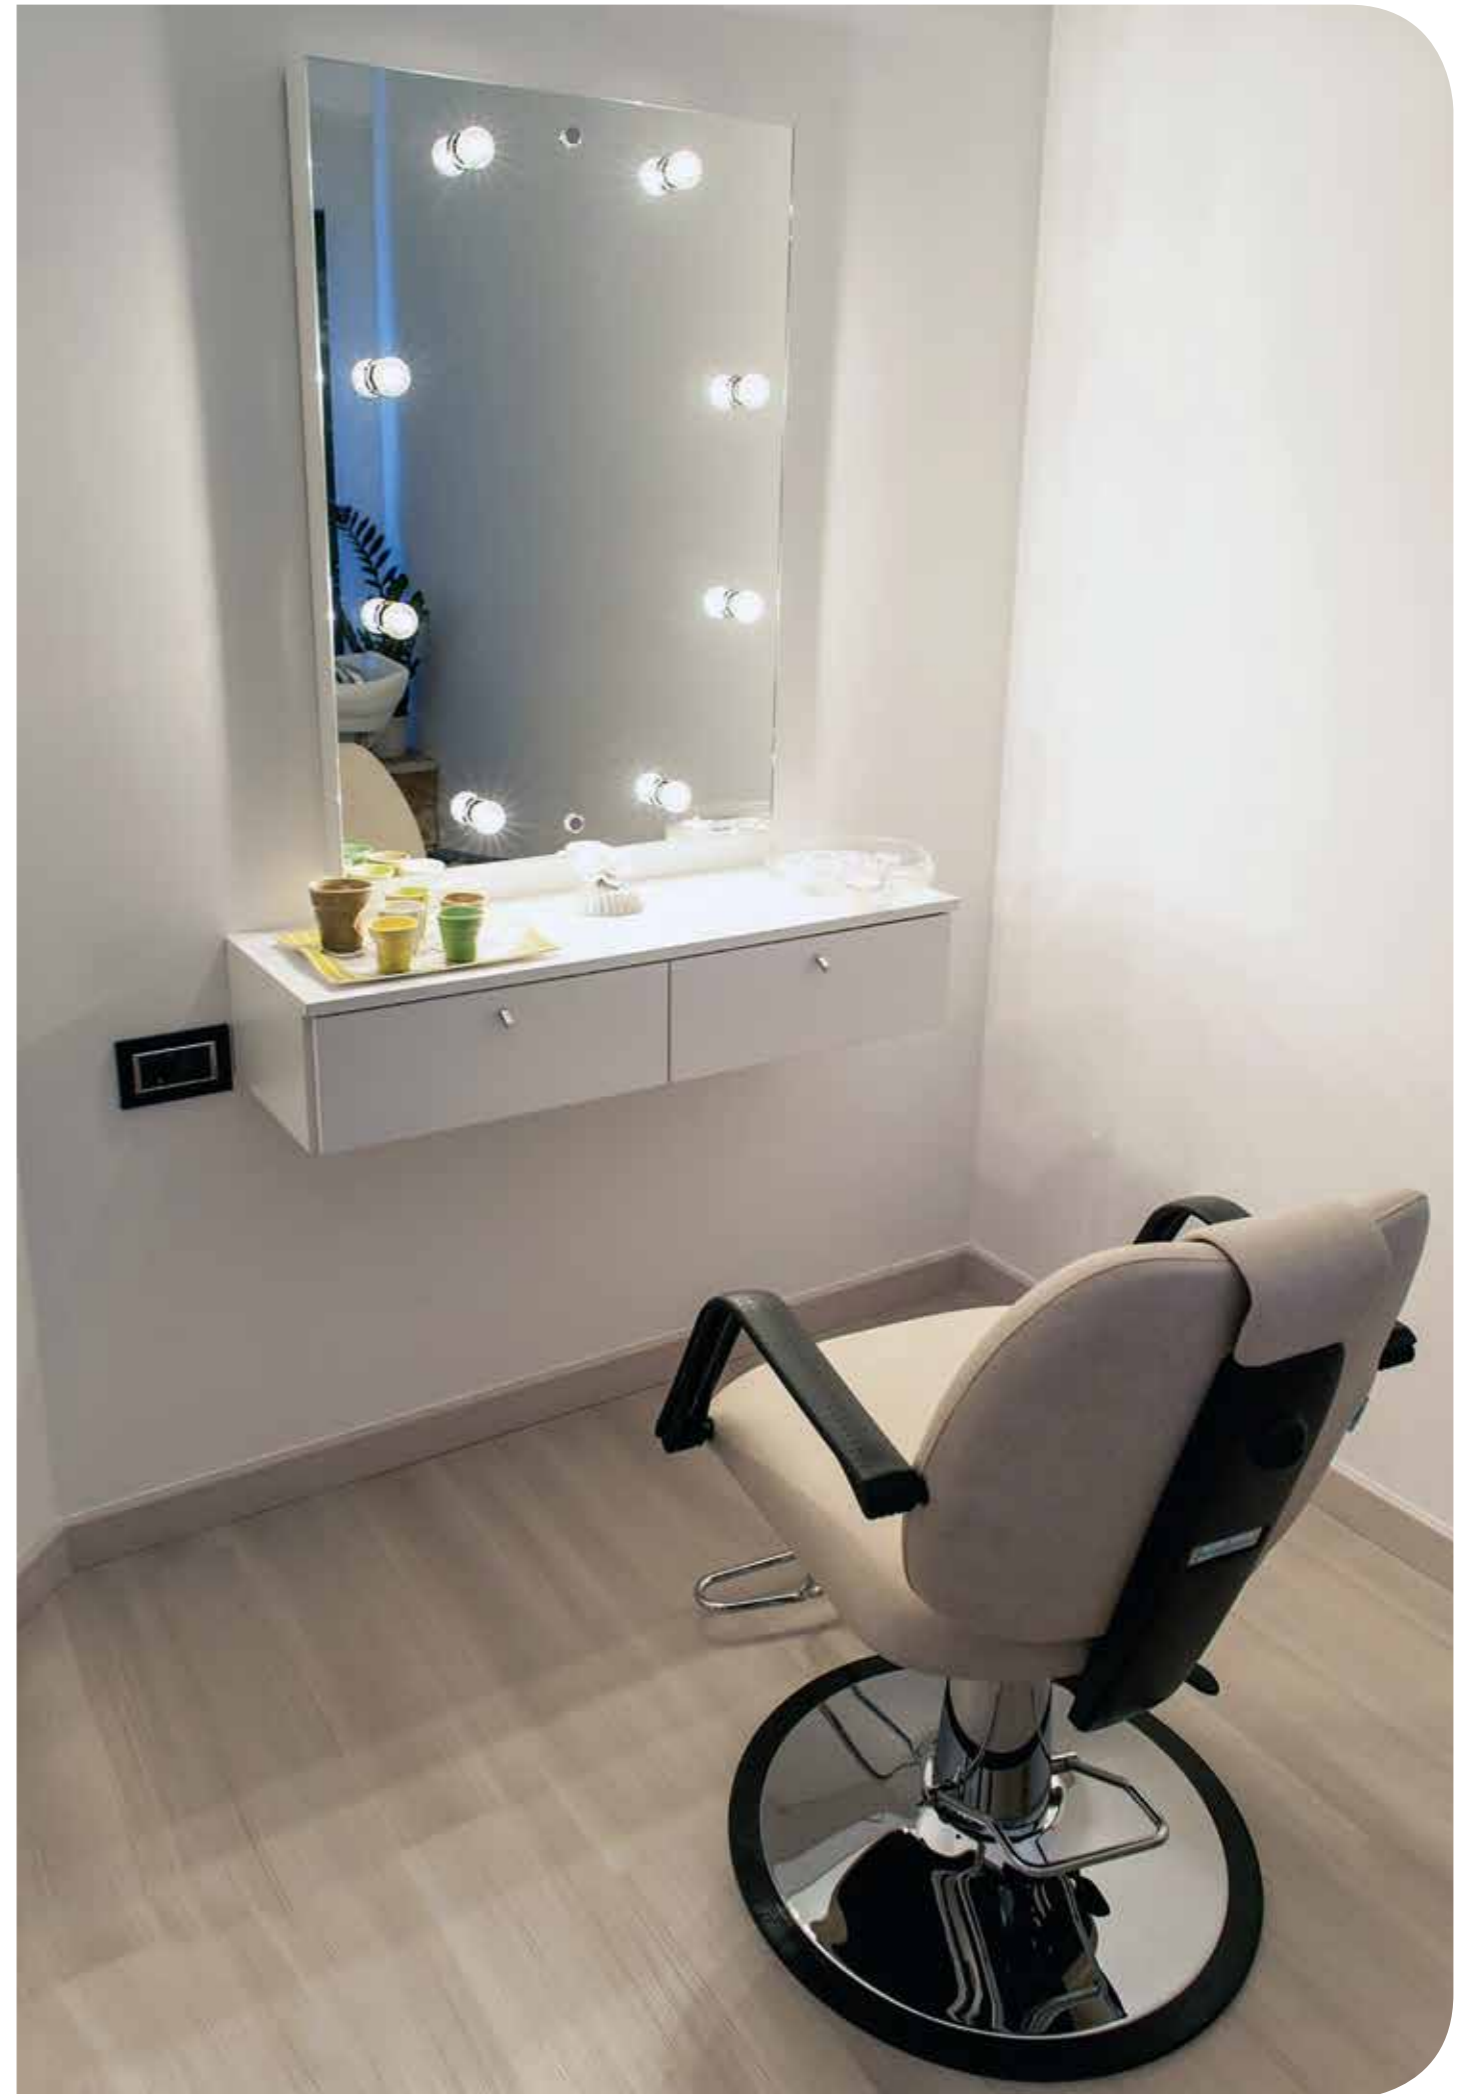

Chairs: **KUBIK**  
Sky: Amethyst 52

Washunits: **LUXURY**  
Sky: Amethyst 52

## EGO PARRUCCHIERI ITALY

Make Up Chairs: **HOLLYWOOD**  
Sky: Tea 62

Make Up Mirrors: **LAS VEGAS**

Washunits: **ADVANTAGE+**  
Sky: Tea 62  
(by Salon Ambiece)

## CHIARA IMMAGINE ITALY

Desk: **NIRVANA DELUXE**

Make Up Chair: **HOLLYWOOD**  
Sky: Cocoa 92

Make Up Mirror: **PRISCILLA** (special)

**ESTETICA  
CHIARA**  
ITALY

Bed: **BALI**  
Sky: Champagne 10

Bed: **PROFESSIONAL**  
Sky: Champagne 10