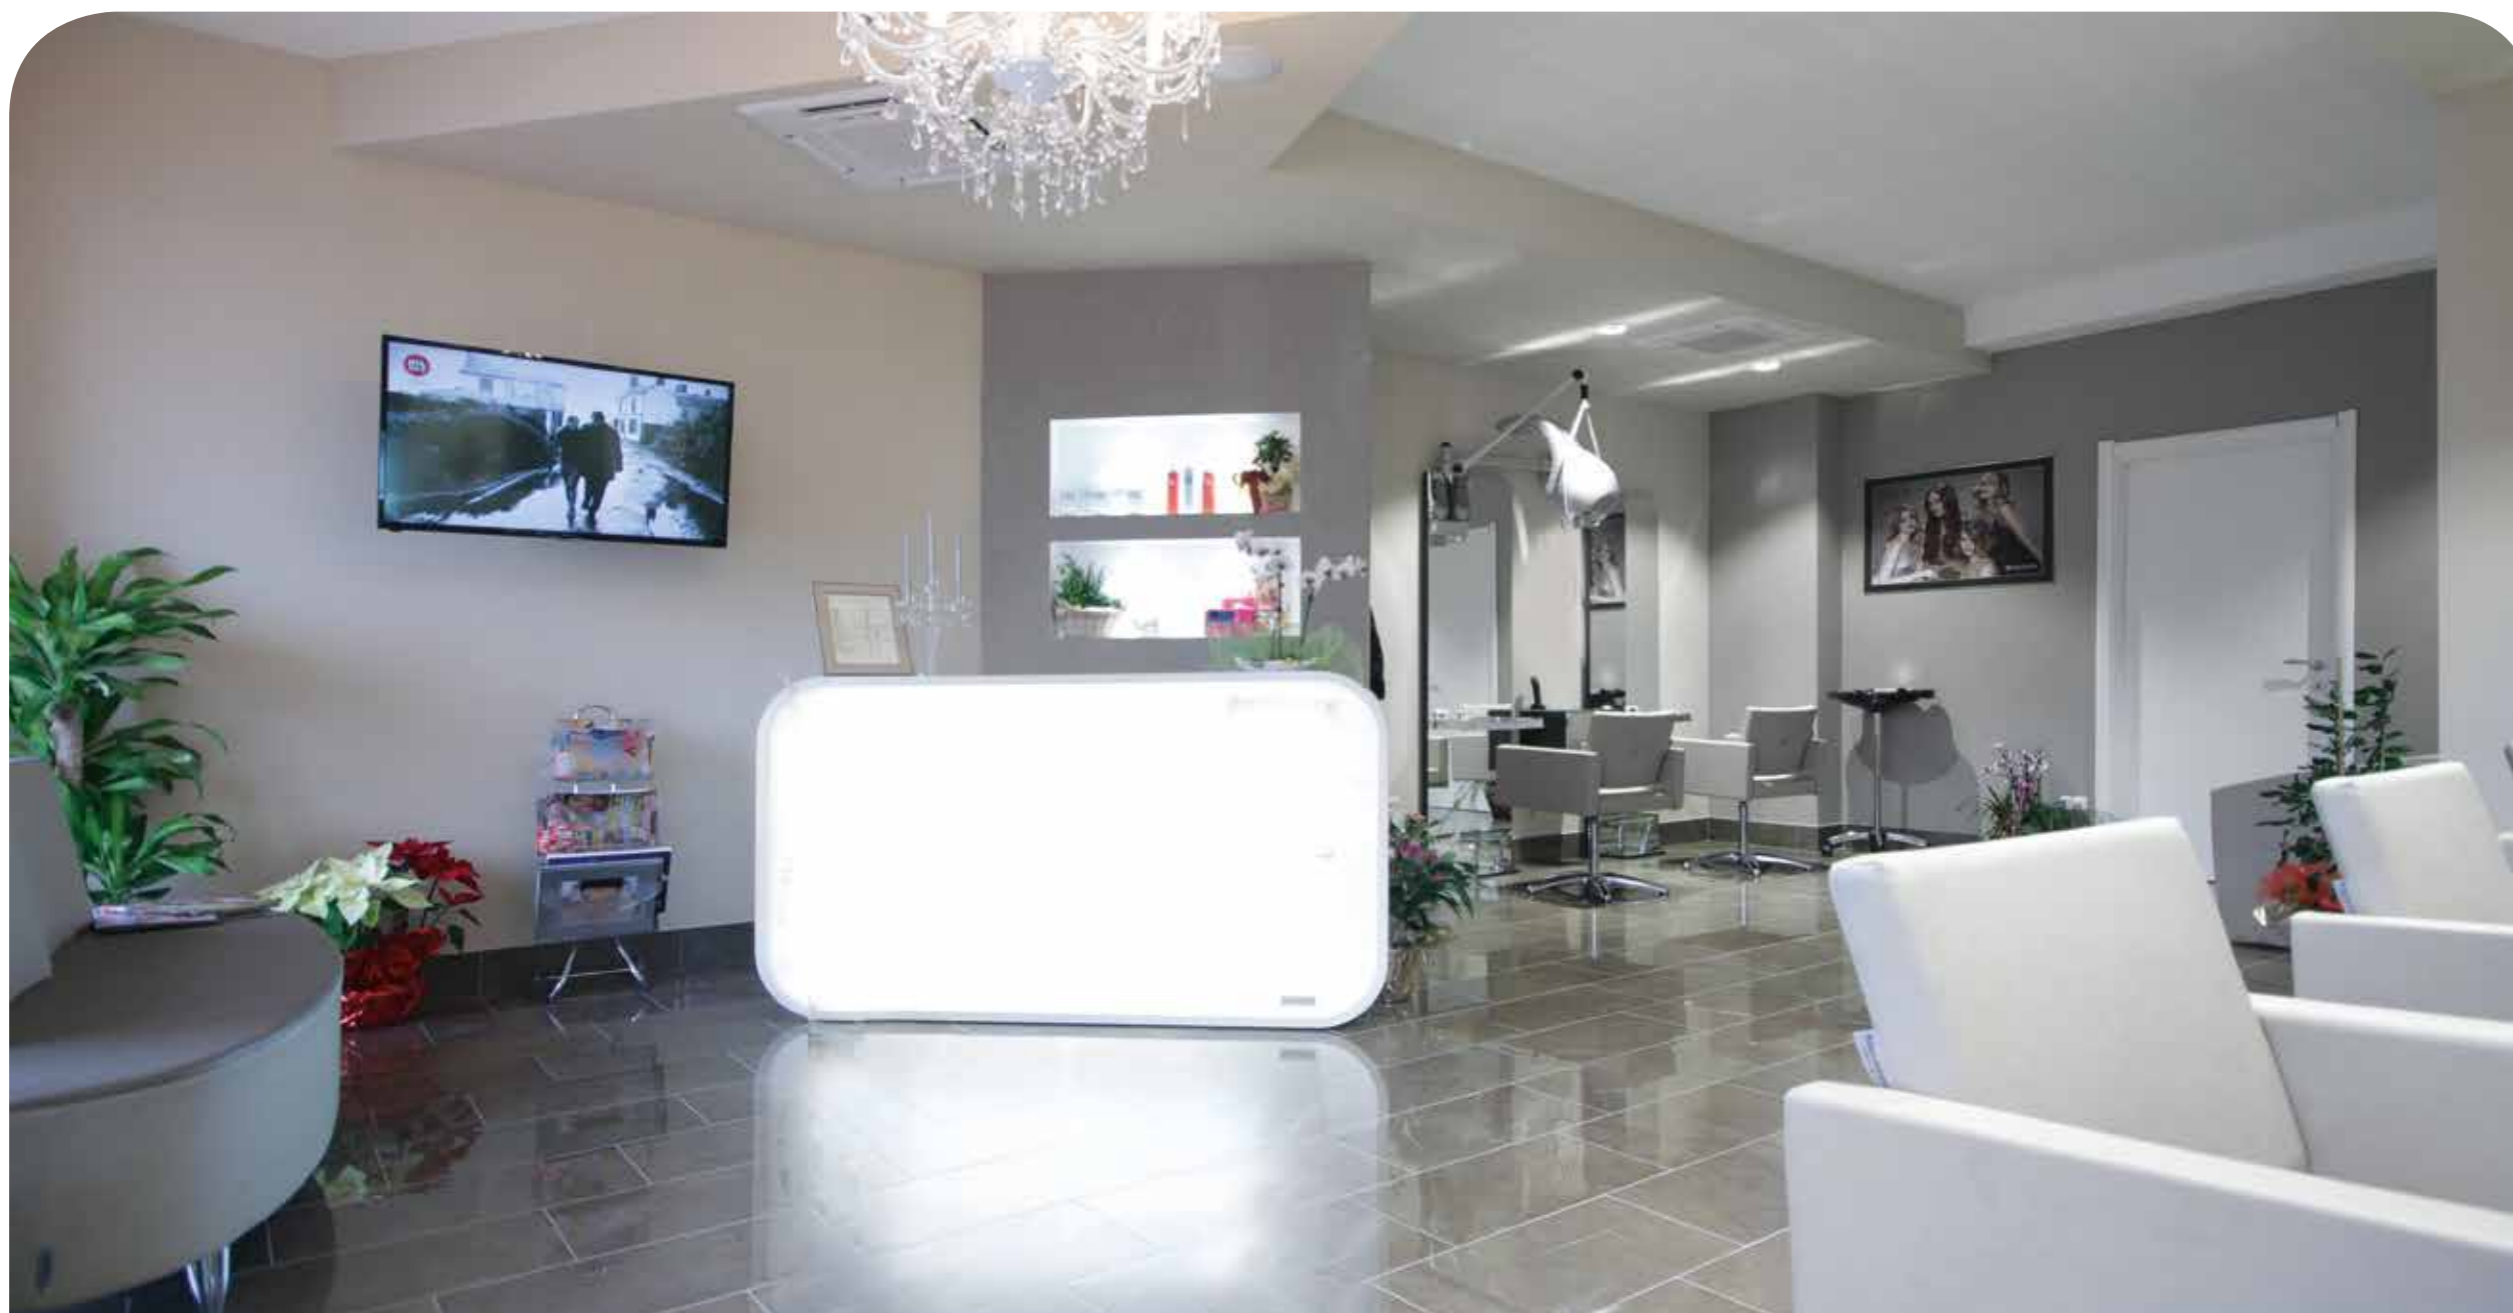

Washunits: **LUXURY**  
Sky: Black Coffee 59

Accessories: **BONN SATIN STEEL**  
**NIAGARA** (by Medical & Beauty)

**DYLAN  
BRADSHAW**  
DUBLIN, IRELAND

Chairs: **TIFFANY**

Washunits: **REVOLUTION+**  
Sky: Hot Chocolate 60