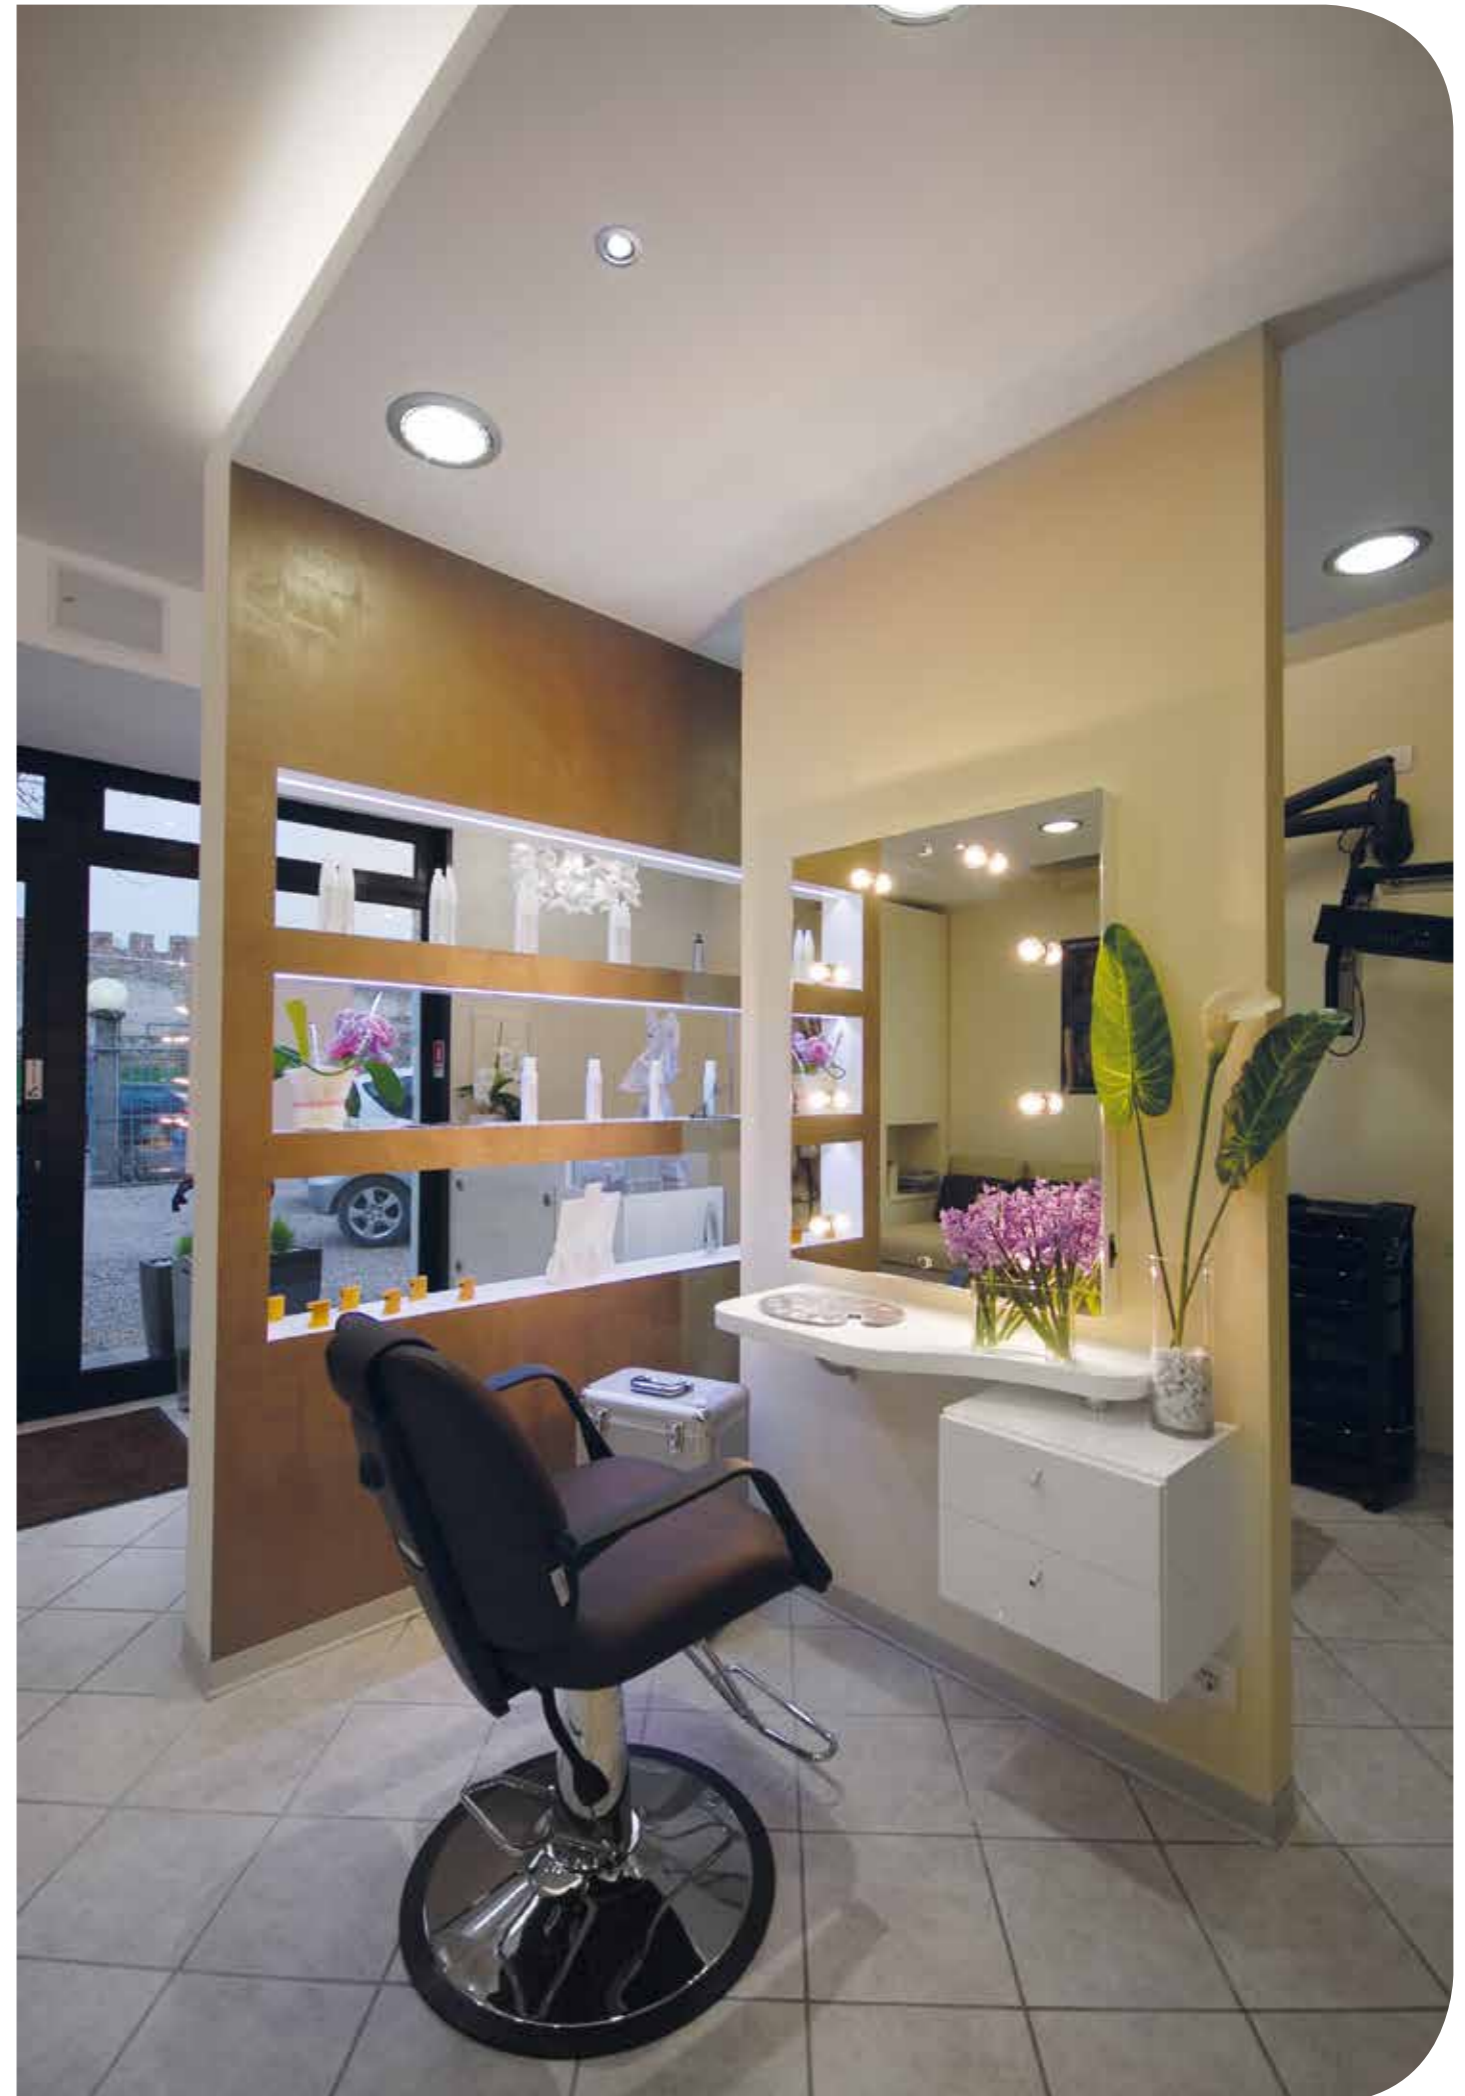

## EGO PARRUCCHIERI ITALY

Make Up Chairs: **HOLLYWOOD**  
Sky: Tea 62

Make Up Mirrors: **LAS VEGAS**

Washunits: **ADVANTAGE+**  
Sky: Tea 62  
(by Salon Ambiece)

## CHIARA IMMAGINE ITALY

Desk: **NIRVANA DELUXE**

Make Up Chair: **HOLLYWOOD**  
Sky: Cocoa 92

Make Up Mirror: **PRISCILLA** (special)

**ESTETICA  
CHIARA**  
ITALY

Bed: **BALI**  
Sky: Champagne 10

Bed: **PROFESSIONAL**  
Sky: Champagne 10

Cabinet: **SERVICE CENTRE**

Display Unit: **RUBIK**  
Sky: Mango 53

Manicure table: **SAN DIEGO**

Stool: **ARIZONA**  
Sky: Champagne 10

Pedicure Chair: **NEW JERSEY**  
Sky: Champagne 10