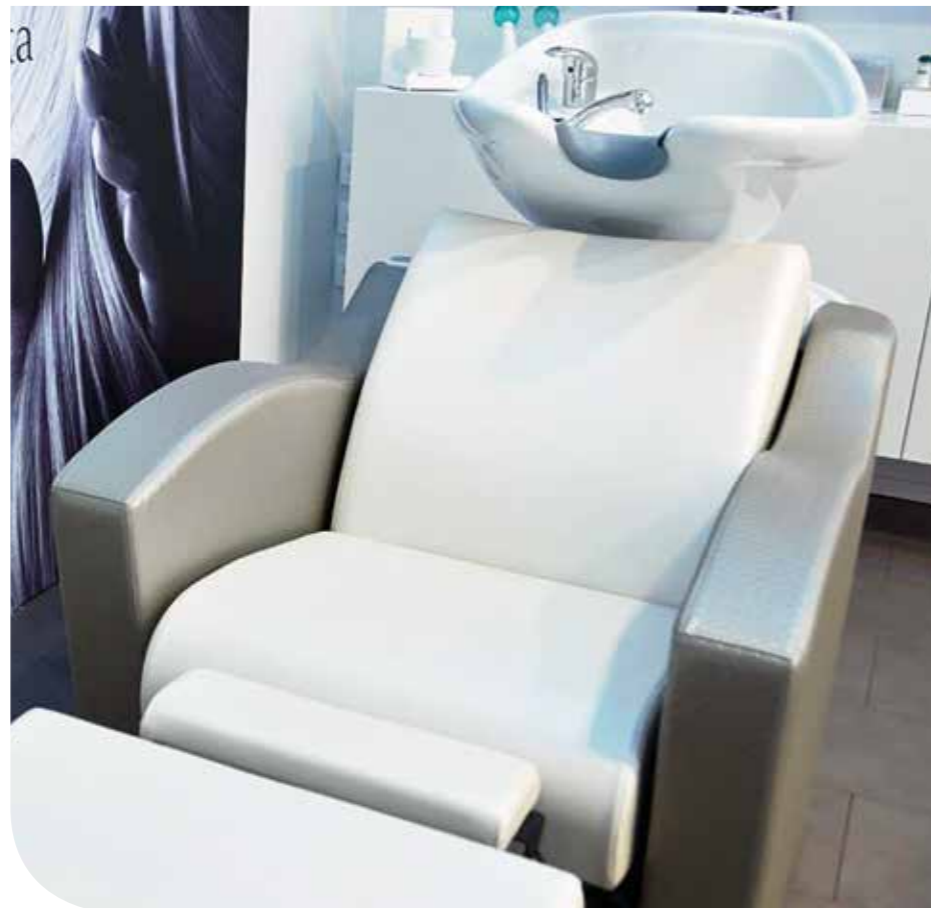

PIKA CROATIA

Chairs: **QUADRO**
Sky: Stone Papyrus 68- Milk 61

Washunits: **ADVANTAGE+**
Sky: Milk 61 - Stone Papyrus 68

Accessories: **WALL SYSTEM**

Trolleys: **GLAM**

Cabinets: **BONN**