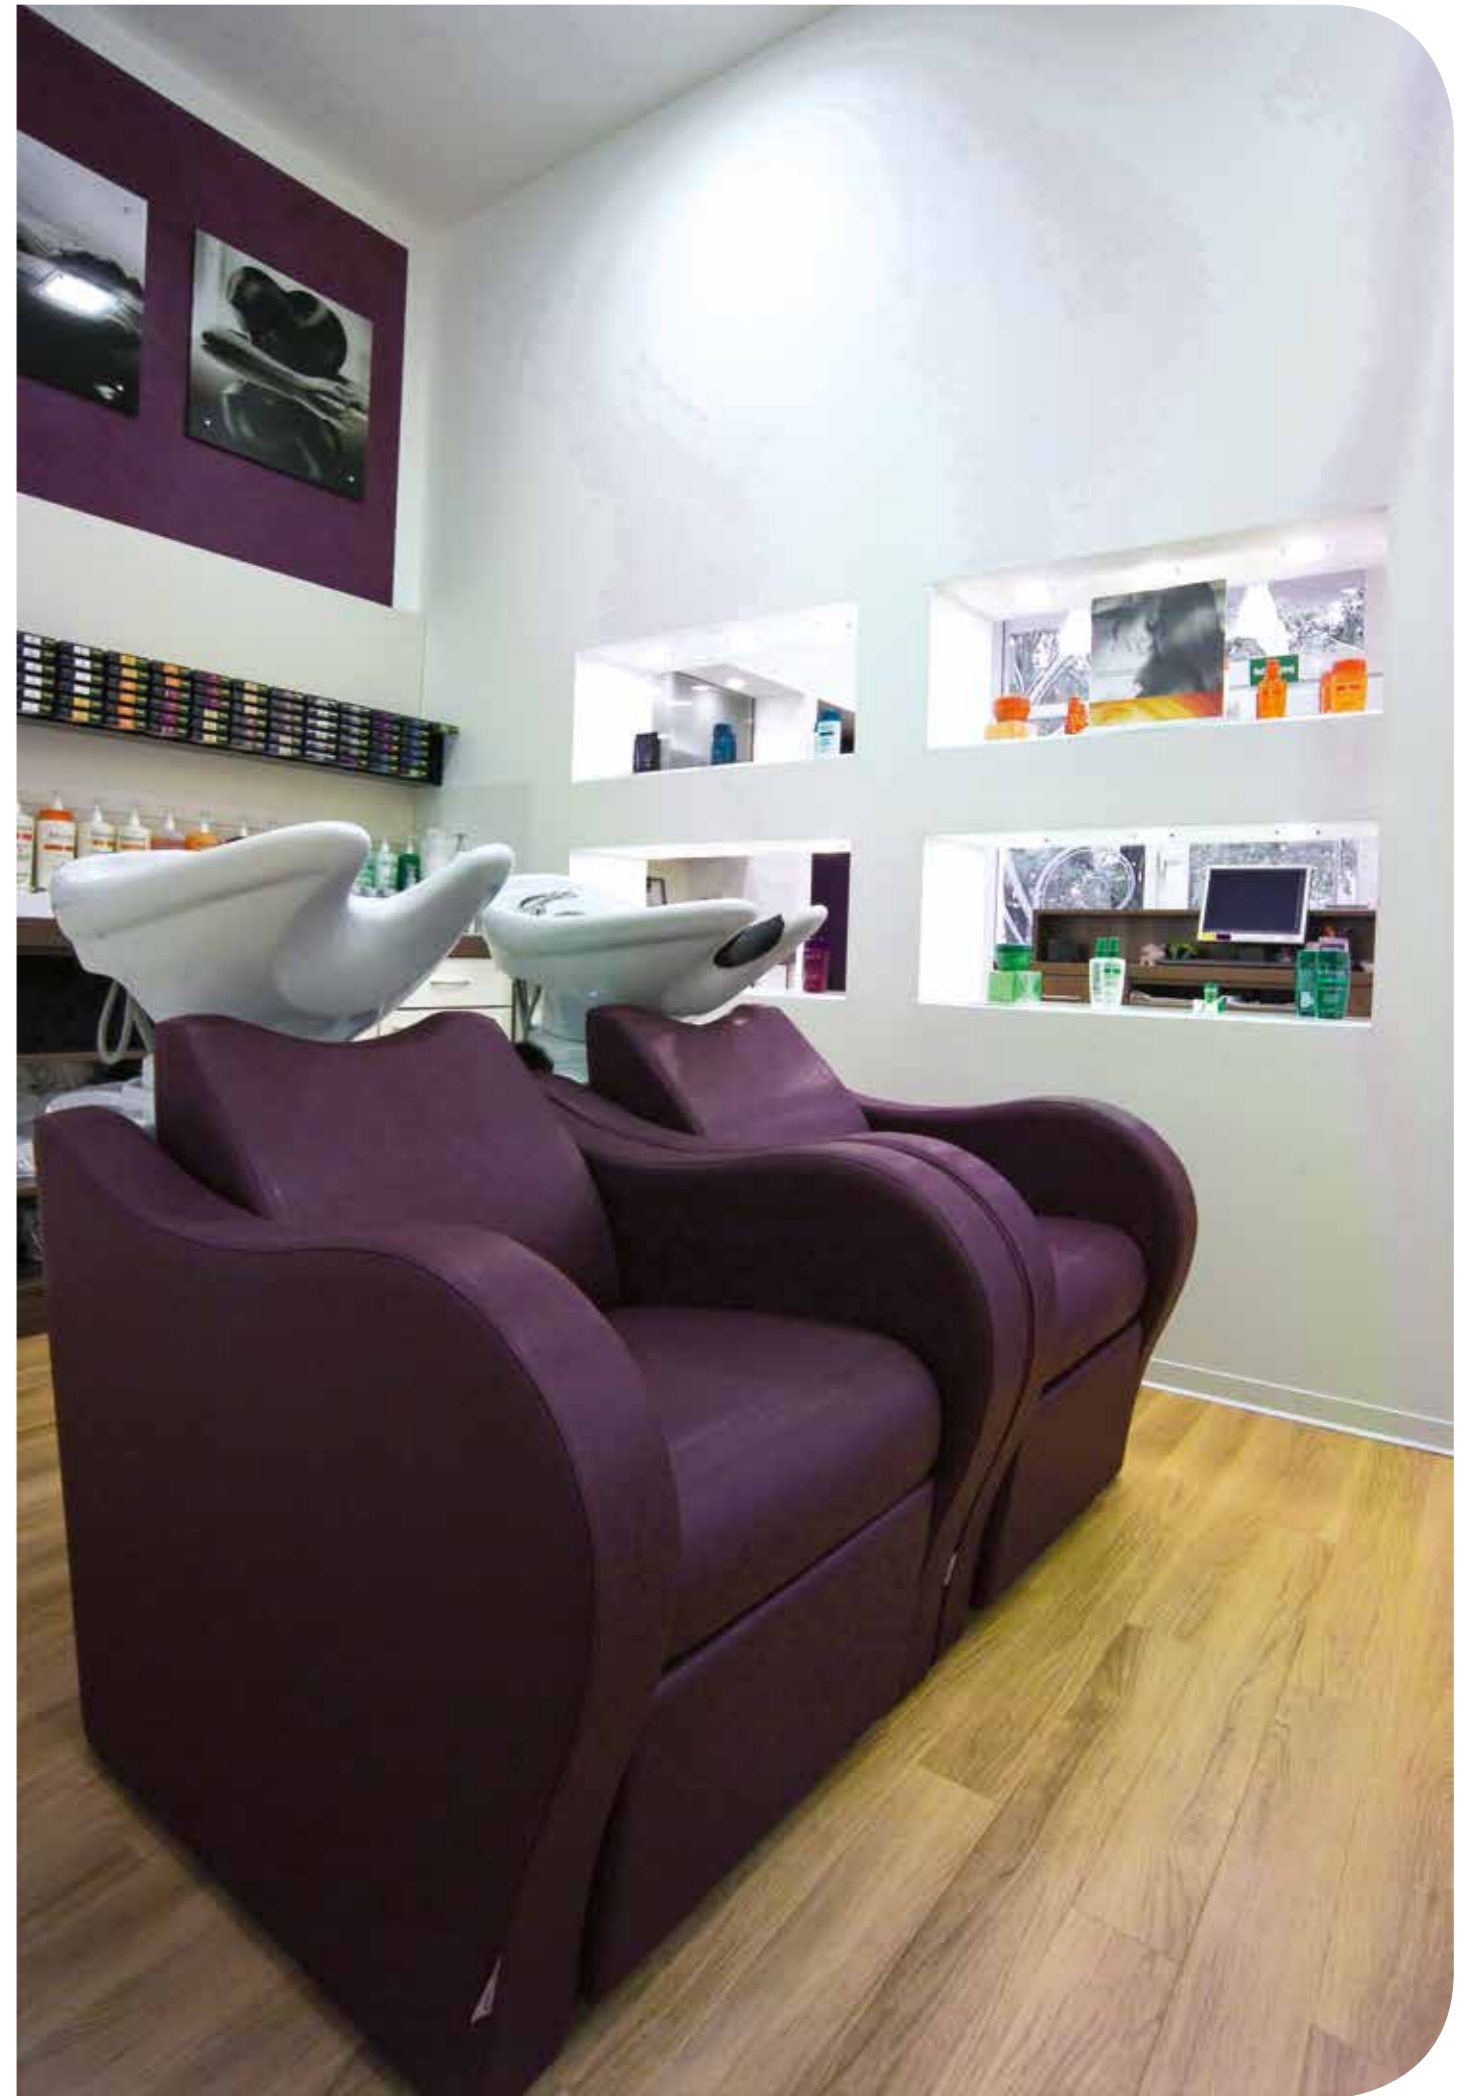

**AFROTHERAPY**  
LONDON, UK

Chairs: **SQUARE**  
Sky: Black Damask 25  
Champagne 10

Mirrors: **TITANIUM**

Washunits: **DREAMWASH**  
Sky: Black Damask 25  
Champagne 10

Accessories: **LUGO BLACK**

Trolleys: **GLAM**

## HAIR STUDIO DI BONOMI CRISTIAN ITALY

Mirrors: **NEW MOON**

Barber Chairs: **LEONARDO**

Washunits: **DREAMWASH**

Accessories: **NIAGARA**  
(by Medical & Beauty)  
**ICE**

Desk: **VENUS WHITE**

**NEUELINIE-P**  
GERMANY

## EGO PARRUCCHIERI ITALY

Make Up Chairs: **HOLLYWOOD**  
Sky: Tea 62

Make Up Mirrors: **LAS VEGAS**

Washunits: **ADVANTAGE+**  
Sky: Tea 62  
(by Salon Ambiece)