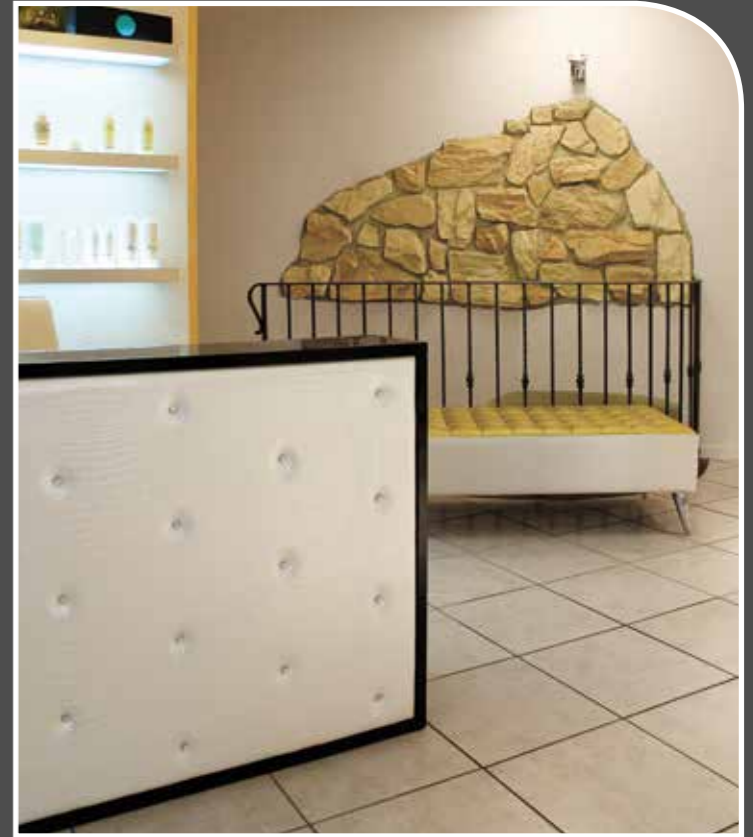

## BARBARA ACCONCIATURE ITALY

Chairs: **AMBER**  
Sky: Tan E9

Mirrors: **NEW MOON**

Washunits: **LUXURY**  
Sky: Tan E9 - Cappuccino 63

Accessories: **WALL SYSTEM**

**MAERKI**  
SWITZERLAND

Mirrors: **FLAT**