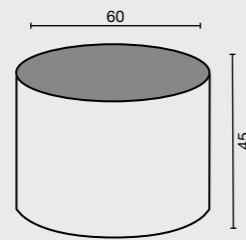

sky colours A ○ B ●

TAMPA MB/R24