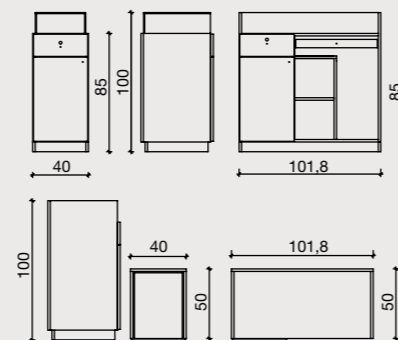

Available in 47 SKY Colours

Sky in photo: TAN E9

nirvana line

 NIRVANA MB/RD010	 NIRVANA MB/RD011	 NIRVANA MB/RD012	 NIRVANA MB/RD011 MB/RD021
 NIRVANA LED MB/RD020	 NIRVANA LED MB/RD021	 NIRVANA LED MB/RD022	
 NIRVANA GLASS MB/RD030	 NIRVANA GLASS MB/RD031	 NIRVANA GLASS MB/RD032	Only for NIRVANA - NIRVANA LED ACC/084 L 60 x W 30 cm
 NIRVANA DELUXE MB/RD040	 NIRVANA DELUXE MB/RD041	 NIRVANA DELUXE MB/RD042	 GLASS SHELF INCLUDED
 NIRVANA SKY MB/RD050	 NIRVANA SKY MB/RD051	 NIRVANA SKY MB/RD052	 NIRVANA CABINET MB/RD013
 NIRVANA SKY LED MB/RD060	 NIRVANA SKY LED MB/RD061	 NIRVANA SKY LED MB/RD062