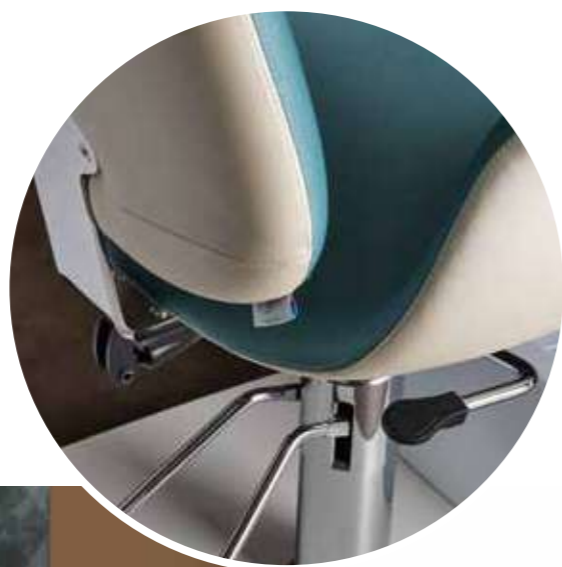

allure p. 54-55

cabin p. 78

equipment p. 79

index

beauty inspirations

Chairs: Oasis p.44
Stools: Rodeo Manicure p.73
Cabin: Wall Vision p.74-75

Sky Colours:
Violet Satin H1, Aqua Satin H2,
Champagne 10

PEDICURE AREA