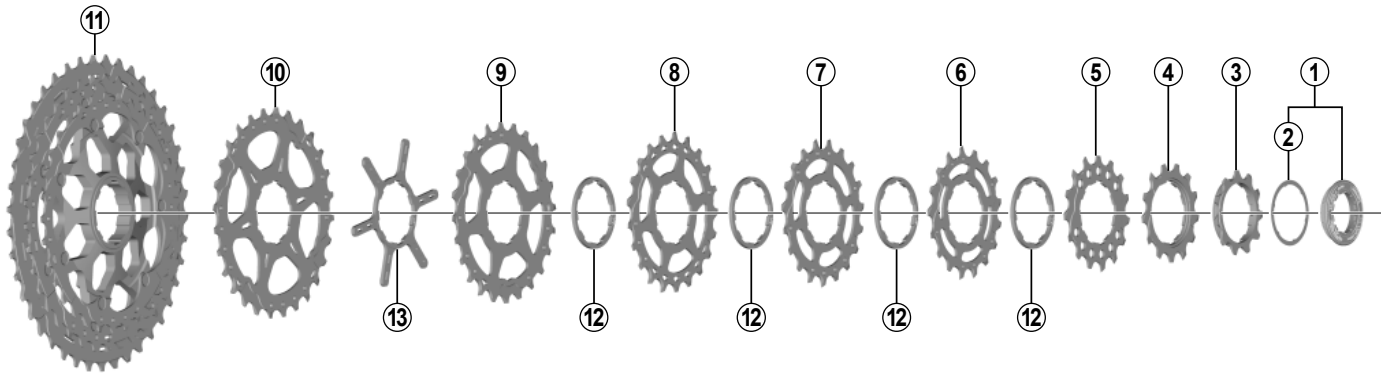

SLX Cassette Sprocket CS-M7000 (11-speed)

- 11-40T sprocket teeth combination: 11-13-15-17-19-21-24-27-31-35-40T
- 11-42T sprocket teeth combination: 11-13-15-17-19-21-24-28-32-37-42T

CS-M7000

ITEM NO.	SHIMANO CODE NO.	DESCRIPTION	INTERCHANGEABILITY		
1	Y1VN98010	Lock Ring & Spacer	A		
2	Y10Z04000	Lock Ring Spacer	A		
3	Y1RK11000	Sprocket Wheel 11T (Built in spacer type)	A		
4	Y1RK13000	Sprocket Wheel 13T (Built in spacer type)	A		
5	Y1RK15000	Sprocket Wheel 15T	A		
6	Y1RK17000	Sprocket Wheel 17T	A		
7	Y1RK19000	Sprocket Wheel 19T	A		
8	Y1VN21000	Sprocket Wheel 21T			
9	Y1VN24000	Sprocket Wheel 24T			
10	Y1VN27000	Sprocket Wheel 27T for 11-40T			
	Y1VN28000	Sprocket Wheel 28T for 11-42T			
11	Y1VN98020	Sprocket Unit (31-35-40T) for 11-40T			
	Y1VN98030	Sprocket Unit (32-37-42T) for 11-42T			
12	Y1VN05000	Sprocket Spacer (t=2.18 mm)	A		
13	Y1VN02000	Spacer			
14	Y12009230	Lock Ring Removal Tool (TL-LR15)	A		

A: Same parts.

B: Parts are usable, but differ in materials, appearance, finish, size, etc.

Absence of mark indicates non-interchangeability.

Specifications are subject to change without notice.

Feb.-2016-3984