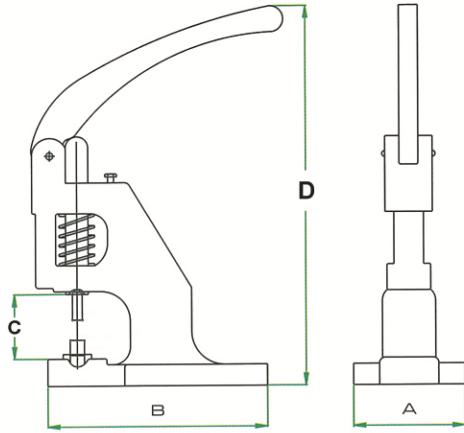

info@presmak.com.tr

Technical Data Sheet

A	:92 mm
B	:187mm
C	:51mm
D	:360mm

Weight:4.5 Kg

TOP AND BOTTOM DIES ADAPTER DIAMETERS OF PR-101 MACHINE

TOP	1/4" (6.3 mm)
BOTTOM	1/2" (12 mm)

- Affordability
- Interchangeable dies settings. You can use with all kind of self piercing eyelets, grommets and other dies.
- Small and practical
- No maintenance necessary
- Bench mounted/Free Standing
- Suitable for numerous materials

- Heavy duty durability
- Sturdy cast body and arms.
- 1 Year Warranty
- Parts and service available
- PR-101 can attach self piercing eyelet sizes number:#1,7,#00,#0,#1-J,#1,#2,#3, long neck sizes.
- PR-101 is compatible with all kind of self piercing eyelet, grommet dies, and fastener accessories dies.
- Weight: 11 lbs.

Dimensions (Height*Width*Depth): 14 x 3.5 x 7.5 inches

Throat Depth: 1 1/2"

Presmak Self Piercing Eyelets Manufacturing Size Chart

(Finishing Colors: Brass, antique brass, nickel, gun metal, black, white)
Self piercing grommets and eyelets made of heavy duty brass material.