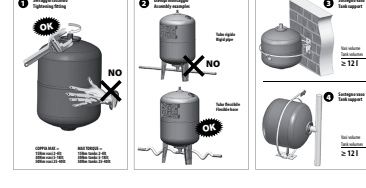

Infomation en anglais...
1. Les précautions à prendre...

Table with 2 columns: Language, Model. Rows include English (EN), Spanish (ES), French (FR), Italian (IT), German (DE), Polish (PL), Czech (CS), and Russian (RU).

Varems 产品是设计用来作为压力锅的附件...
1. 重要提示...
2. 使用前的准备...
3. 操作指南...

Table with 2 columns: Language, Model. Rows include English (EN), Spanish (ES), French (FR), Italian (IT), German (DE), Polish (PL), Czech (CS), and Russian (RU).

Varems 的装置是设计用来作为压力锅的附件...
1. 重要提示...
2. 使用前的准备...
3. 操作指南...

Table with 2 columns: Language, Model. Rows include English (EN), Spanish (ES), French (FR), Italian (IT), German (DE), Polish (PL), Czech (CS), and Russian (RU).

1. Les précautions à prendre...
2. Avant de commencer...

DICHIARAZIONE DI CONFORMITÀ

Varems - via San Pietro 20516 LIMENA (PD) - dichiara in proprio...
1. Dichiarazione di conformità...

DECLARATION OF CONFORMITY

Varems - via San Pietro 20516 LIMENA (PD) - declares in its own name...
1. Declaration of conformity...

KONFORMITÄTŚERKLÄRUNG

Varems - via San Pietro 20516 LIMENA (PD) - erklärt in eigenem Namen...
1. Konformitätserklärung...

DECLARATION OF CONFORMITY

Varems - via San Pietro 20516 LIMENA (PD) - déclare en son nom propre...
1. Déclaration de conformité...

DICHIARAZIONE DI CONFORMITÀ

Varems - via San Pietro 20516 LIMENA (PD) - dichiara in proprio...
1. Dichiarazione di conformità...

1. Precauzioni da prendere...
2. Prima di cominciare...

DICHIARAZIONE DI CONFORMITÀ

Varems - via San Pietro 20516 LIMENA (PD) - dichiara in proprio...
1. Dichiarazione di conformità...

DECLARATION OF CONFORMITY

Varems - via San Pietro 20516 LIMENA (PD) - declares in its own name...
1. Declaration of conformity...

DECLARATION OF CONFORMITY

Varems - via San Pietro 20516 LIMENA (PD) - déclare en son nom propre...
1. Déclaration de conformité...

DICHIARAZIONE DI CONFORMITÀ

Varems - via San Pietro 20516 LIMENA (PD) - dichiara in proprio...
1. Dichiarazione di conformità...

EN 3148, EN 16948 certification details.

Large VAREM logo with multilingual declaration of conformity text: DICHIARAZIONE DI CONFORMITÀ - DECLARATION OF CONFORMITY - DECLARATION DE CONFORMITE - DECLARAZIONE DI CONFORMITÀ...
Includes a large CE mark.

For: EXTRA-VAREM 132 18-25 40 lIti...
EXTRA-VAREM 132 18-25 40 lIti...
EXTRA-VAREM 132 18-25 40 lIti...

ISTRUZIONI D'USO - INSTRUCIONS - GERBUCHSANLEITUNGS...
1. ISTRUZIONI D'USO...
2. INSTRUCIONS...
3. GERBUCHSANLEITUNGS...