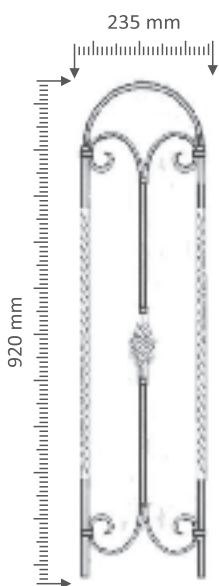

 <p>Technical drawing of balustrade post 3472400. Dimensions: 55 mm diameter at top, 800 mm total height, 120 mm height of decorative part. Diameter: $\varnothing 14$ mm.</p>	 <p>Technical drawing of balustrade post 3472500. Dimensions: 55 mm diameter at top, 800 mm total height, 550 mm height of decorative part. Diameter: $\varnothing 14$ mm.</p>	 <p>Technical drawing of balustrade post 3472501. Dimensions: 55 mm diameter at top, 800 mm total height, 400 mm height of decorative part. Diameter: $\varnothing 14$ mm.</p>	 <p>Technical drawing of balustrade post 3472600. Dimensions: 55 mm diameter at top, 800 mm total height, 200 mm height of decorative part. Diameter: $\varnothing 12$ mm.</p>	 <p>Technical drawing of balustrade post 3472700. Dimensions: 55 mm diameter at top, 800 mm total height, 650 mm height of decorative part. Diameter: $\varnothing 12$ mm.</p>	 <p>Technical drawing of balustrade post 3472701. Dimensions: 55 mm diameter at top, 800 mm total height, 500 mm height of decorative part. Diameter: $\varnothing 12$ mm.</p>
<p>Kod: 3472400</p>	<p>Kod: 3472500</p>	<p>Kod: 3472501</p>	<p>Kod: 3472600</p>	<p>Kod: 3472700</p>	<p>Kod: 3472701</p>

Kod: F-21

Kod: F-22

Kod: F-23

Kod: F-24

Kod: F-27

Kod: F-44

Kod: 395

Kod: 386