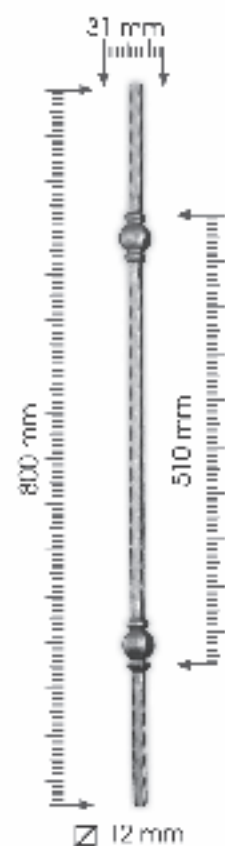

Kod: 34/0300