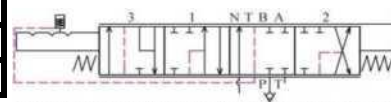

TYPE P 80 - 80l/min, (from 1 to 6 spools) with check valve at every spool	розн €
P80 A1GKZ1	66
2P80 1A1A1GKZ1	99
3P80 1A1A1A1GKZ1	146
4P80 1A1A1A1A1GKZ1	180
5P80 1A1A1A1A1A1GKZ1	215
6P80 1A1A1A1A1A1A1GKZ1	249
2P80EHOR24V	529
3P80EHOR24V	713
4P80EHOR24V	937
3P80-1L13L13L13-GKZ1	194
4P80-1L13L13L13L13-GKZ1	254
5P80-1L13L13L13L13L13L-GKZ1	312
3P80R-195/1/K36K36K36K/175-N3K	323
4PK80R1KK46KK46KK46KK46MKZ1	413
5PK80R1KK46KK46KK46KK46KK46MKZ1	508
2P80-1 Вн1Ан1-М	146
P81-RS (для дровоколов)	88
Фиксация для P80 8	14
Продолжитель давл. C2 G3/4	9