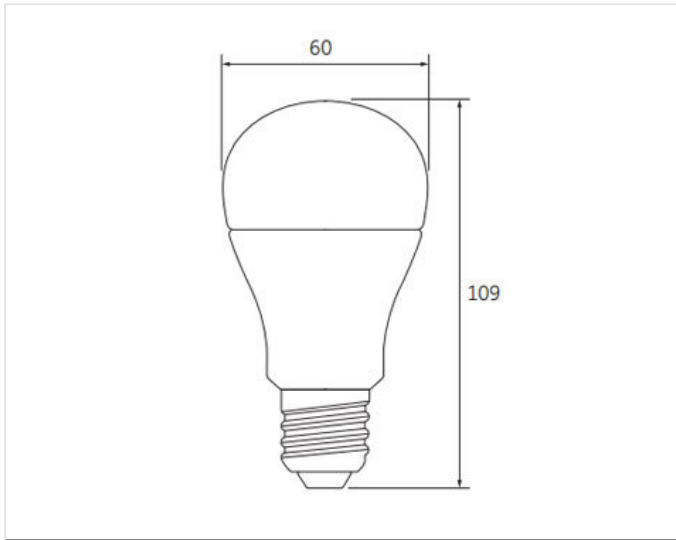

Technical drawing

Downloads & Links

[Go to the catalog site (HTTP)](#)

[LED Lighting Solutions - Catalogue (PDF)](#)

[Lighting design tools & calculators (HTTP)](#)

[GLS Bulb range Datasheets (HTTP)](#)

[GE Energy Smart™ GLS Dimmable range images (HTTP)](#)

[Certificate for the Quality Management System of GE Lighting EMEA (PDF)](#)

[Certificate for the Environmental Management System of GE Lighting EMEA (PDF)](#)