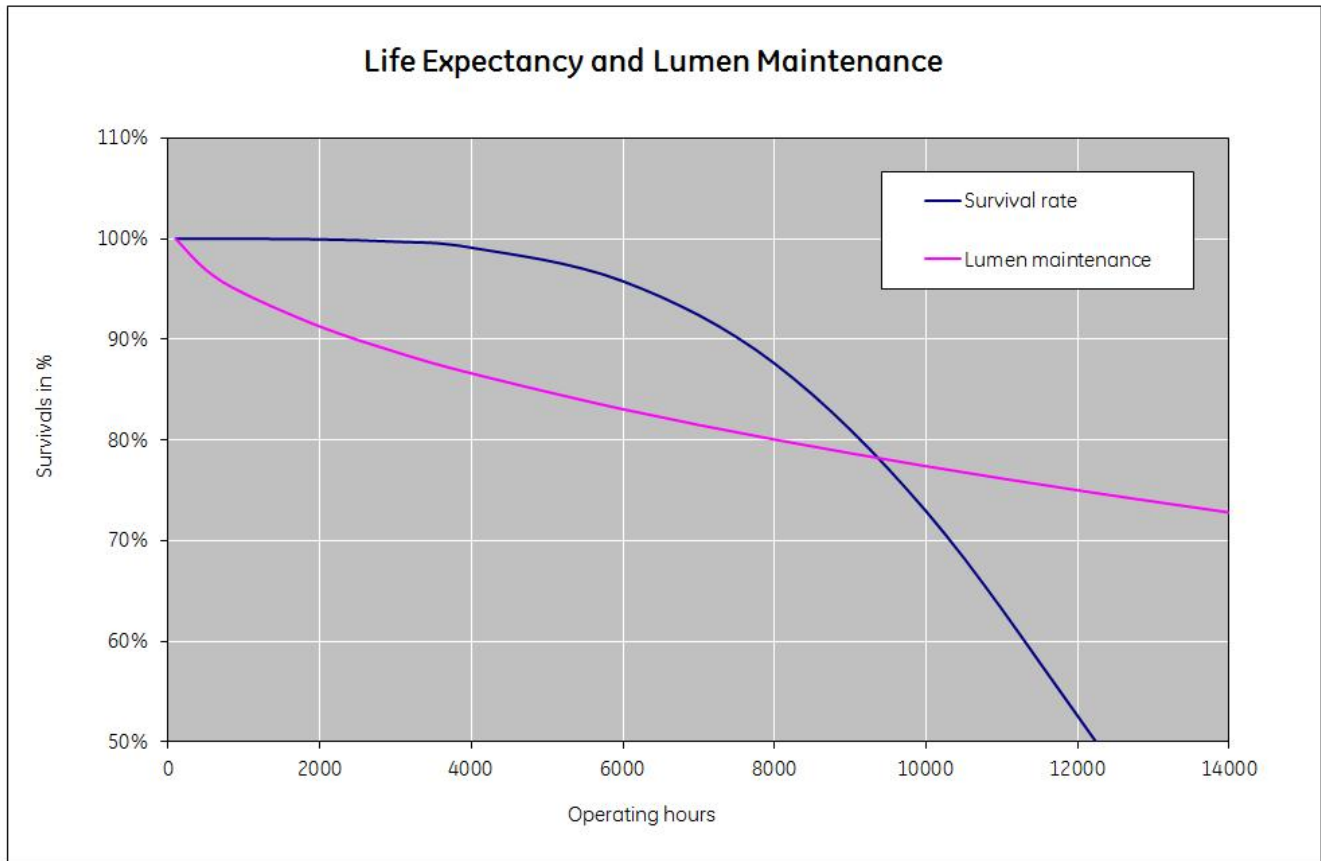

Survival data

Downloads & Links

[Go to the catalog site (HTTP)](#)

[CFL Non-Integrated Spectrum Catalogue (PDF)](#)

[LongLast™ Biax™ D and D/E Data sheet (PDF)](#)

[Lighting design tools & calculators (HTTP)](#)

[Disposing and Cleaning of CFL Lamps (HTTP)](#)

[Certificate for the Quality Management System of GE Lighting EMEA (PDF)](#)

[Certificate for the Environmental Management System of GE Lighting EMEA (PDF)](#)