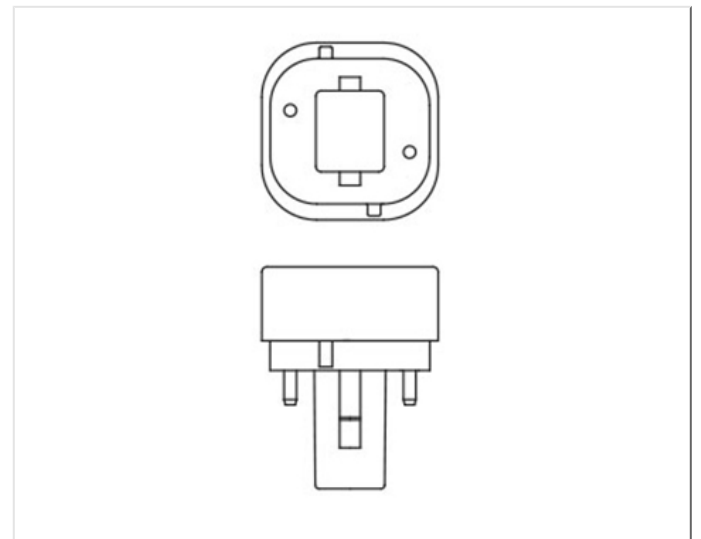

Logistic data

DUN Code	30043168128637
EAN Code	43168128636
Pack Quantity	10
Inner pack type	BOX
Outer pack type	OUTER BOX
Layer quantity	600 EUR, 750 UK
Layer quantity EUR	600
Layer quantity UK	750
Pallet quantity EUR (PC)	3600
Pallet quantity UK (PC)	3750
Outer case size	191 x 82 x 172 (mm)

Technical drawing