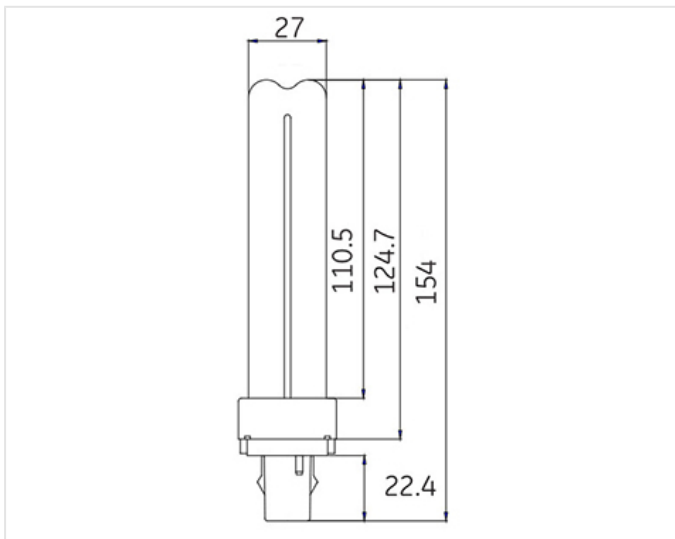

Logistic data

DUN Code	30043168128637
EAN Code	43168128636
Pack Quantity	10
Inner pack type	BOX
Outer pack type	OUTER BOX
Layer quantity	600 EUR, 750 UK
Layer quantity EUR	600
Layer quantity UK	750
Pallet quantity EUR (PC)	3600
Pallet quantity UK (PC)	3750
Outer case size	191 x 82 x 172 (mm)

Technical drawing