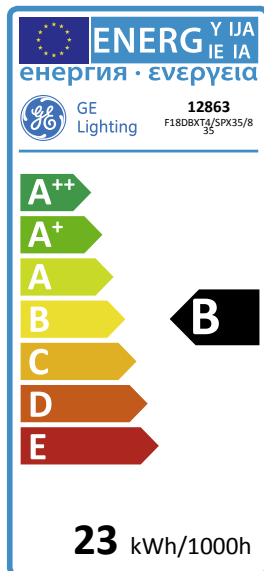

GE
Lighting

Biax™ D 2-pin, Internal Starter

F18DBXT4/SPX35/835

12863

Product information

Biax™ D & D/E LongLast™ lamps are available in 10, 13, 18 and 26 watt ratings, 10 and 13W in T3 tube size, 18 and 26W in T4 tube size and ranging from 101mm to 174mm in length. Five colours are available in two-pin and four-pin caps. A high colour rendering index (CRI) of 82 gives rich, vibrant colour.

The lamps are available in warm and cool colour temperatures suitable for a wide variety of environments.

Application areas

Office

Industrial

Product data

Cap/Base	G24d-2
Bulb Shape	Quad plug-in
Bulb maximum overall diameter [mm]	34.4
Maximum Overall Length [mm]	154
Net weight per piece [g]	67
Gross weight per piece [g]	85
Operating position	U - Universal
Mercury Content [mg]	3
UV radiance	exempt
Brand	General Electric (GE)

Performance data

Colour Code	835
Colour Rendering Index (CRI) [Ra]	82
Nominal correlated colour temperature (CCT) [K]	3500
Nominal lumens [lm]	1200
Energy efficiency class (EEC)	B
Rated Life [h]	10000
Weighted energy consumption [kWh/1000h]	22.1

Electrical data

Nominal power [W]	18
Nominal lamp voltage [V]	100
Operating Temperature (MIN) [°C]	-15
Starting ambient temperature range	-15

Logistic data

DUN Code	30043168128637
EAN Code	43168128636
Pack Quantity	10
Inner pack type	BOX
Outer pack type	OUTER BOX
Layer quantity	600 EUR, 750 UK
Layer quantity EUR	600
Layer quantity UK	750
Pallet quantity EUR (PC)	3600
Pallet quantity UK (PC)	3750
Outer case size	191 x 82 x 172 (mm)