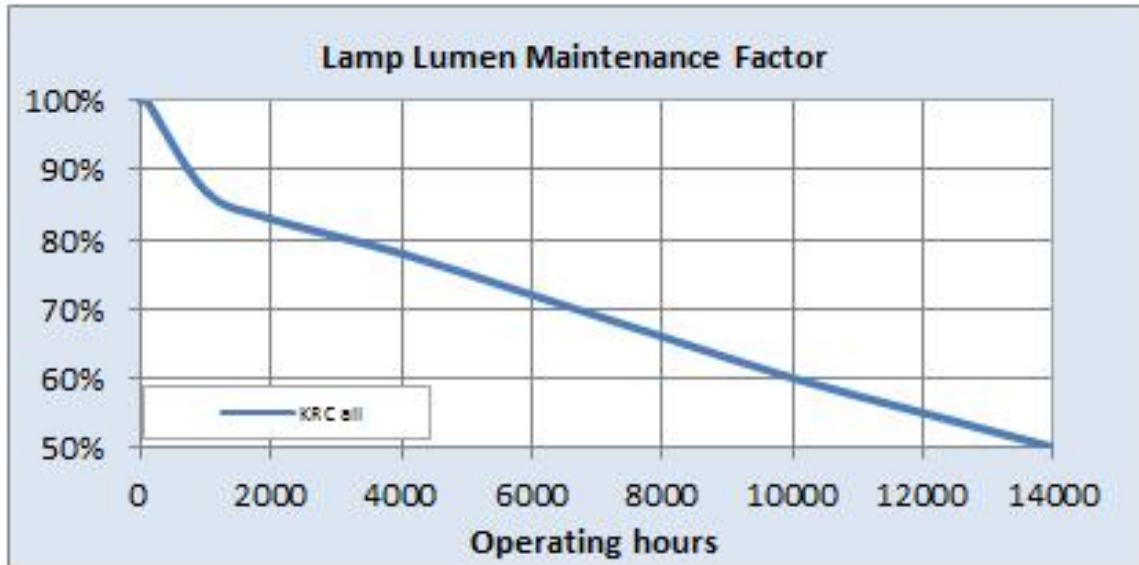

Lumen maintenance data