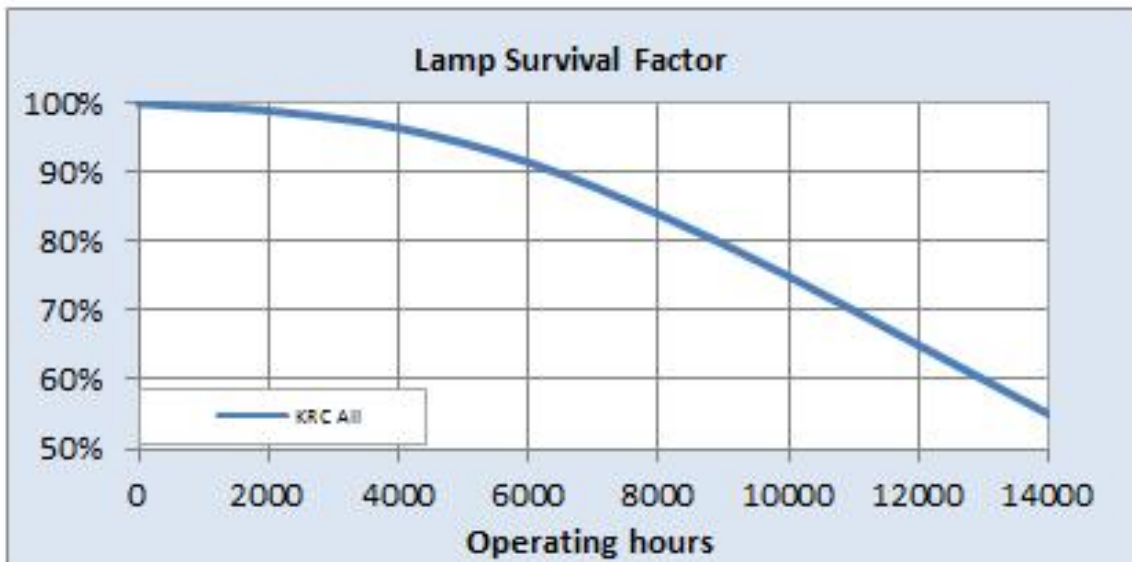

Survival data