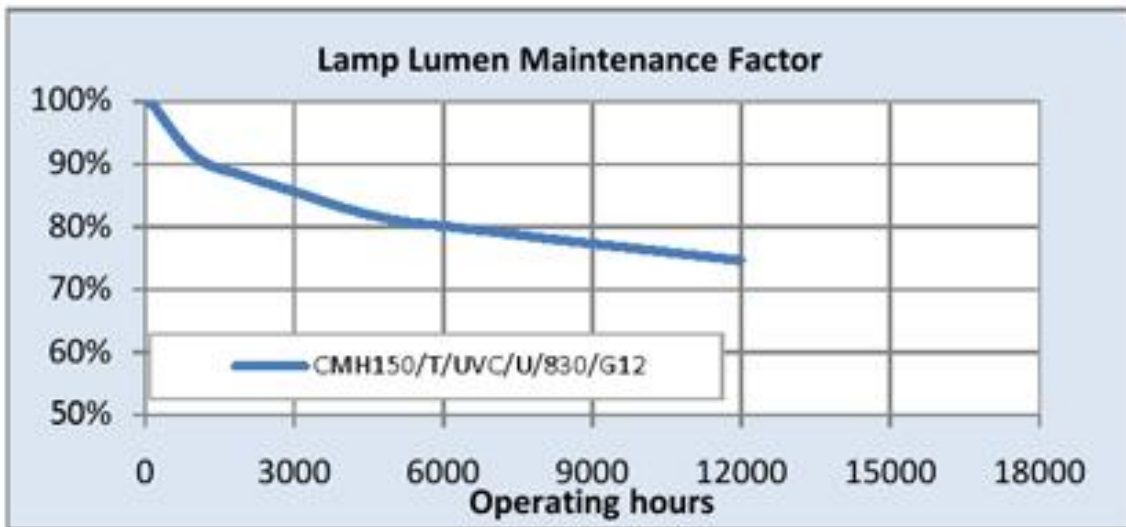

Lumen maintenance data