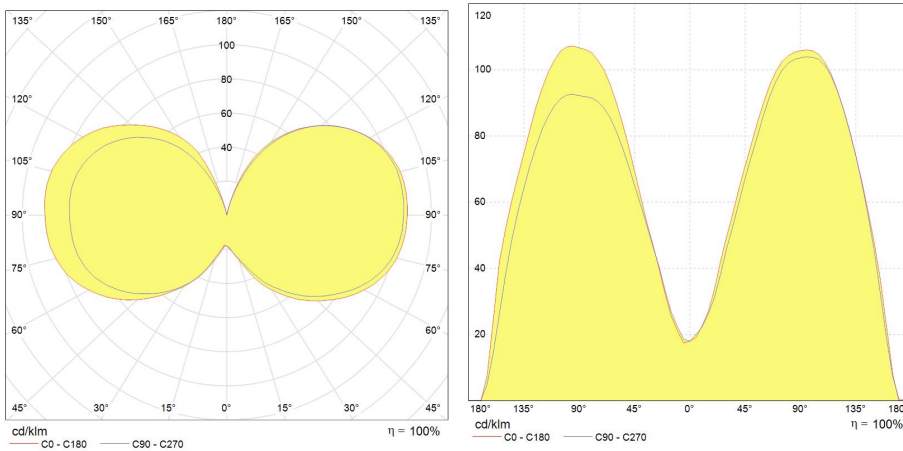

Photometric Data