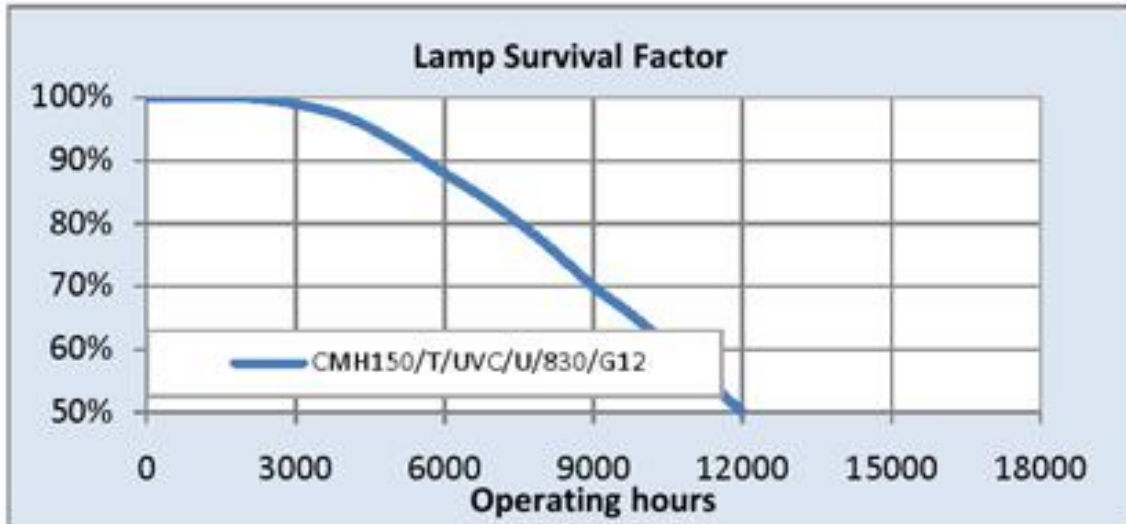

Survival data

Downloads & Links

[Go to the catalog site (HTTP)](#)

[Photometry (IES)](#)

[HID Lamps Spectrum Catalogue (EN) (PDF)](#)

[ConstantColor™ CMH Ultra Brochure (PDF)](#)

[ConstantColor™ White Light CMH Brochure (PDF)](#)

[ConstantColor™ CMH G12 Data sheet (PDF)](#)

[Lighting design tools & calculators (HTTP)](#)

[High-res images / Technical drawings (HTTP)](#)

[Certificate for the Quality Management System of GE Lighting EMEA (PDF)](#)

[Certificate for the Environmental Management System of GE Lighting EMEA (PDF)](#)