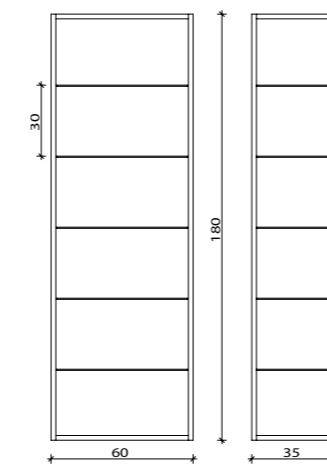

LR/RD010

piano in vetro incluso
glass shelf included

Carpi

LR/MC010

Studio

LR/AC010

piani in vetro inclusi
glass shelves included

Do