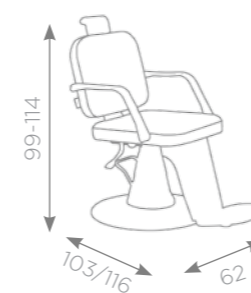

Dante

Sky in photo
A: Amethyst 52

Sky Colours
A □
Disponibile in 47 Sky Colours
(vedi retro)
Available in 47 Sky Colours
(see back page)