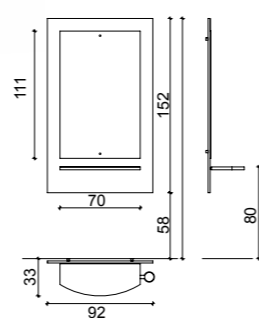

incluso
included