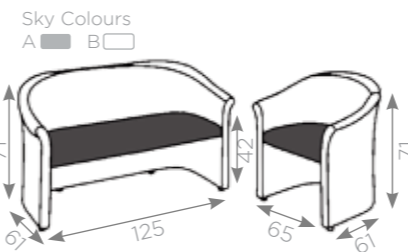

copertura in sky e vetro
sky and glass covered

LR/M041

incluso
included

Rialto

Sky in photo
A: Mango 53
B: Black Coffee 59

LR/RC011

excl. dryer and pole

LR/RC012