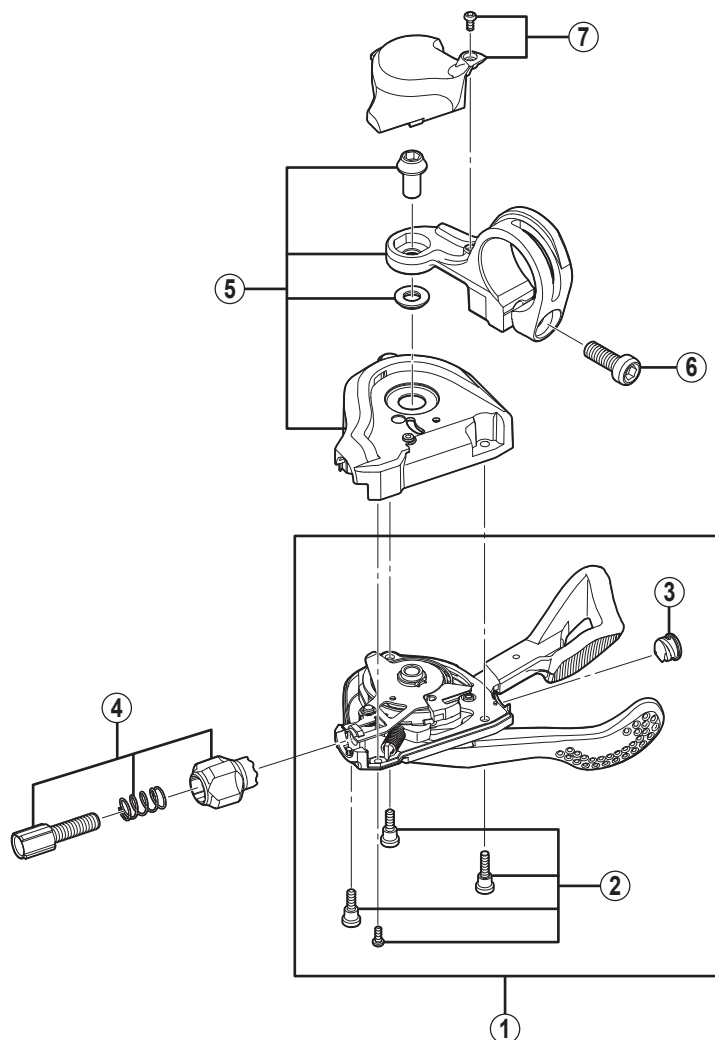

# SHIMANO Saint Rapidfire Lever SL-M820

For Right Hand

SL-M780

ITEM NO.	SHIMANO CODE NO.	DESCRIPTION	INTERCHANGEABILITY		
1	Y6VS98040	Shifting Lever Unit			
2	Y6UU98040	Base Cover Fixing Screw Unit	A		
3	Y6CD33000	Inner Hole Cap	A		
4	Y6VS98030	Cable Adjusting Bolt Unit	A		
5	Y6VS98060	Base Cover Unit for w/ Indicator Type	B		
6	Y6T842100	Clamp Bolt (M5 x 13.5)	B		
7	Y6VS98050	Base Cap & Bolt	B		

A: Same parts.

B: Parts are usable, but differ in materials, appearance, finish, size, etc.

Absence of mark indicates non-interchangeability.

Mar.-2012-3393  
© Shimano Inc.D