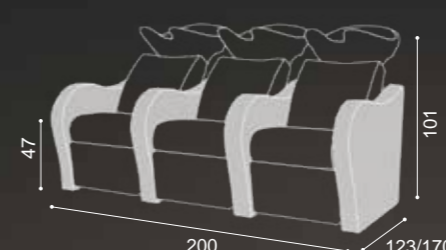

Available in 47 SKY Colours

Sky in photo:
A: BLACK COFFEE 59
B: MILK 61

CERAMIC BASIN
AND MIXER INCLUDED

sky colours A ○ B ●