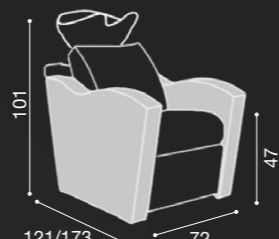

interiors

accessories

advantage+

Available in 47 SKY Colours

Sky in photo:
A: MANGO 53
B: MILK 61

CERAMIC BASIN
AND MIXER INCLUDED

sky colours A ○ B ●

Available in 47 SKY Colours