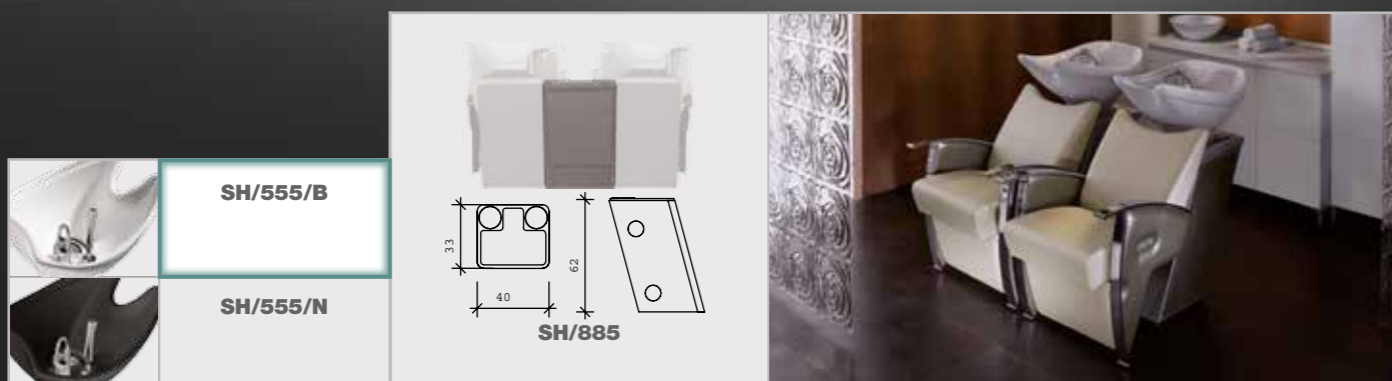

megawash

Available in 47 SKY Colours

Sky in photo:
A: CHAMPAGNE 10
B: STONE ALLIGATOR 51

CERAMIC BASIN AND MIXER INCLUDED

sky colours A ○ B ●

Available in 47 SKY Colours

Sky in photo:
A: BROWN PYPYRUS 67
B: STONE PYPYRUS 68

CERAMIC BASIN AND MIXER INCLUDED
H 97 - W 56 - L 116

comfortwash

 WHITE BASIN / B	 BLACK BASIN / N				
 YOU CH/050-22/B CH/050-22/N	 EMMA CH/030-22/B CH/030-22/N	 NEXIA SH/930-22/B SH/930-22/N	 MAYA SH/410-22/B SH/410-22/N	 JAZZ⁺ CH/020-22/B CH/020-22/N	
 DIAMOND SH/420-22/B SH/420-22/N	 AMBER SH/430-22/B SH/430-22/N	 GRACE SH/445-22/B SH/445-22/N	 ALEXA SH/530-22/B SH/530-22/N	 MELISSA SH/540-22/B SH/540-22/N	 SH/884