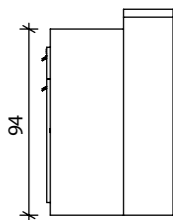

Available in 47 SKY Colours
Sky in photo: ALLIGATOR 31