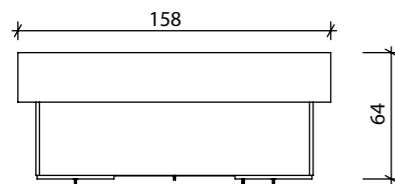

Available in 47 SKY Colours
Sky in photo: ALLIGATOR 31