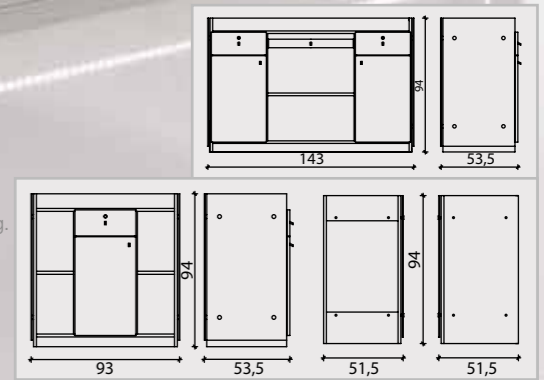

- Struttura in nobilitato bianco, rivestita con pannelli a specchio con decoro disargentato, retroilluminato con led.
- Mirrored panels with desilvered decoration covering white a melamine structure, LED backlighting.
- Korpus Laminat weiß, Front und Seiten Spiegelglas, Front mit umlaufender LED-Beleuchtung.
- Estructura en melamina blanca, cubierta con paneles de espejo con decorado desplateado, retroiluminado con LED.
- Structure stratifié blanche recouverte par des miroirs décoratifs avec rétro-éclairage.
- Panelen met spiegels, waarin een patroon is uitgespaard in de zilverlaag met LED verlichting, meubel in wit melamine.