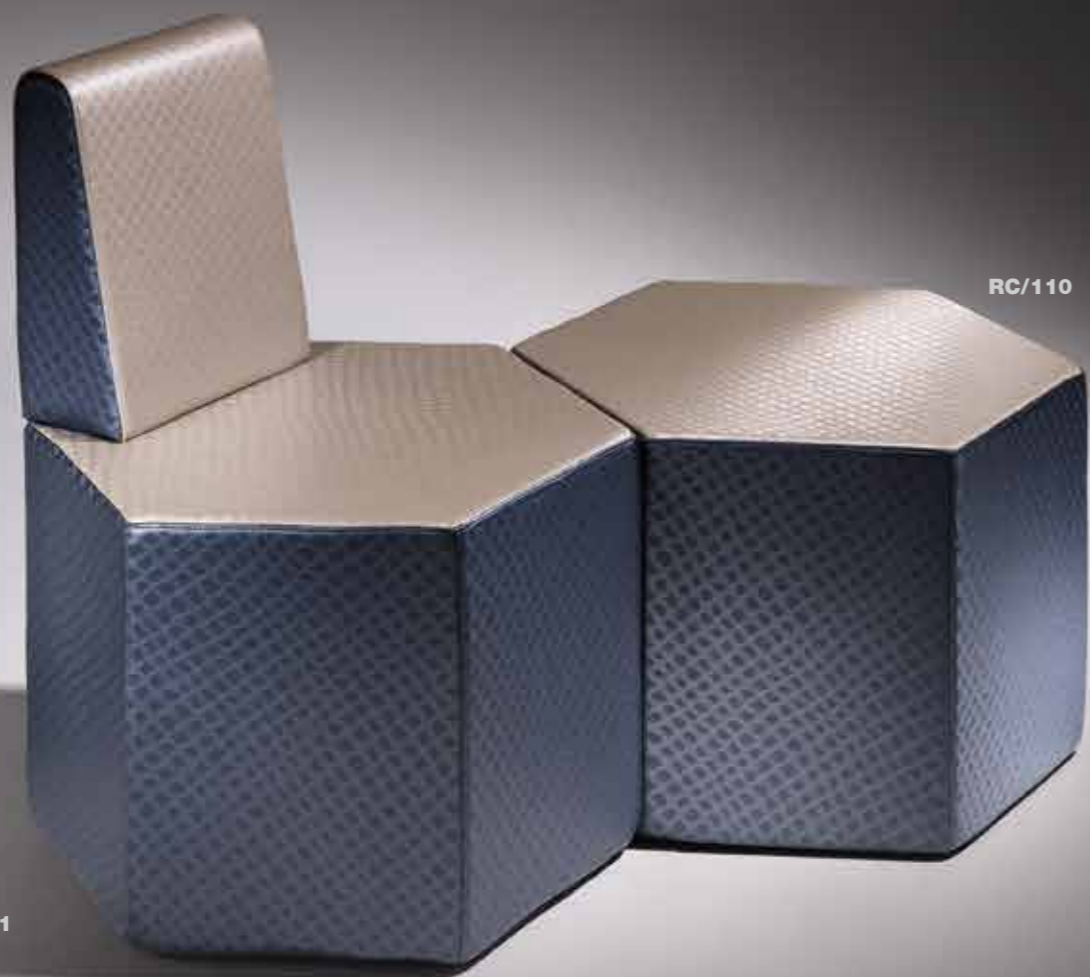

Available in 47 SKY Colours

Sky in photo:
A: AVIATOR NICKEL G7
B: AVIATOR BLUE F7

Available in 47 SKY Colours

Sky in photo:
A: TAN E9
B: CHAMPAGNE 10
in photo 2 Angle waiting seats

1 PLACE	1 PLACE	
RC/110	RC/111	