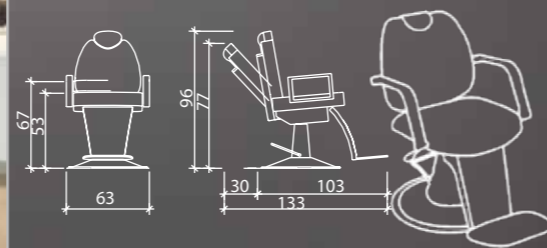

accessories

emilio

Available in 47 SKY Colours Sky in photo: GREY ALLIGATOR 50

ROUND BASE

SH/231-6

Available in 47 SKY Colours Sky in photo: A: ALLIGATOR 31 B: STONE ALLIGATOR 51

alexander

SQUARE BASE