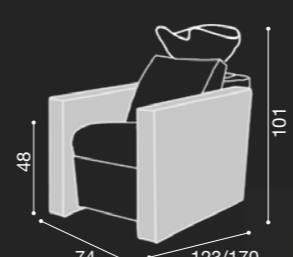

Available in 47 SKY Colours

Sky in photo:
A: MILK 61
B: DAMASK 24

CERAMIC BASIN
AND MIXER INCLUDED

sky colours A ○ B ●