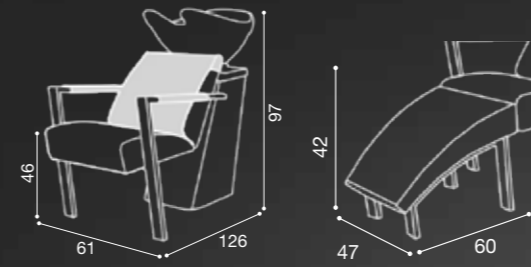

Available in 47 SKY Colours

Sky in photo:
A: AMETHYST 52
B: MILK 61

CERAMIC BASIN AND MIXER INCLUDED

sky colours A ○ B ●

Available in 47 SKY Colours

Sky in photo:
A: LIGHT GREY G5
B: ROYAL BLUE G9

CERAMIC BASIN AND MIXER INCLUDED
REMOVABLE BACK AND ARMREST COVERS