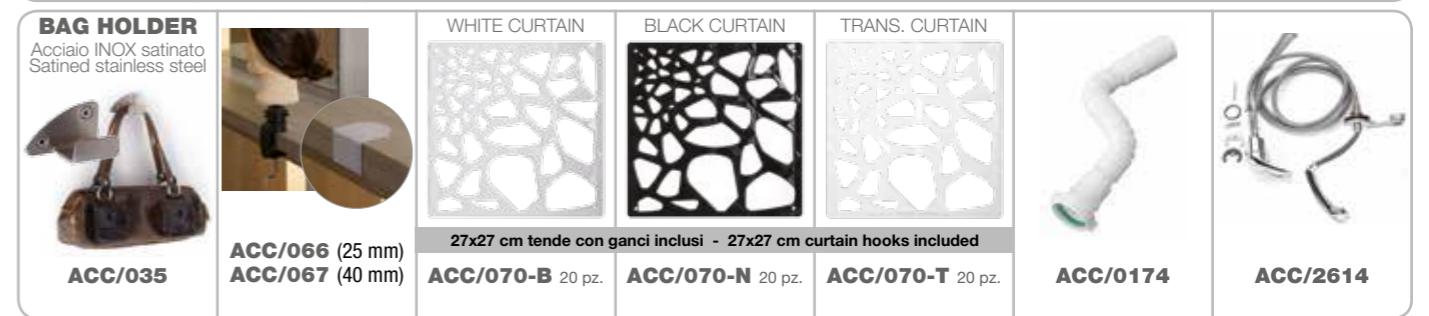

mirrors
cabinets
chairs
washing area
desks
waiting area
barber
interiors
accessories

mirrors
cabinets
chairs
washing area
desks
waiting area
barber
interiors
accessories