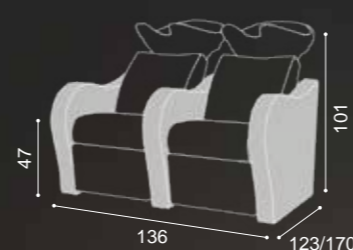

Available in 47 SKY Colours

Sky in photo:
A: BLACK COFFEE 59
B: MILK 61

CERAMIC BASIN
AND MIXER INCLUDED

sky colours A ○ B ●