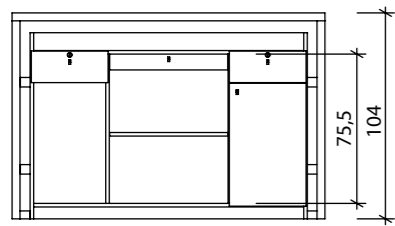

Available in 47 SKY Colours
Sky in photo: ALLIGATOR 31