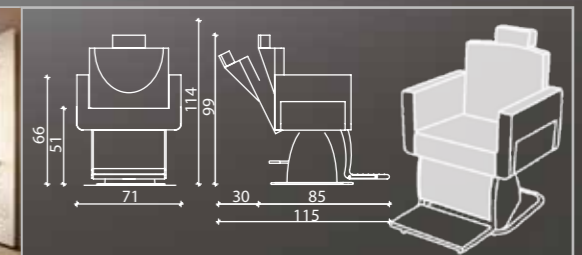

sky colours A ○ B ●

mirrors

cabinets

chairs

washing area

desks

waiting area

barber

interiors

accessories

mirrors

cabinets

chairs

washing area

desks

waiting area

barber

interiors

accessories