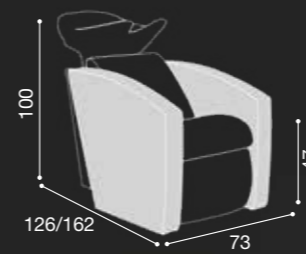

accessories

sensation+

Available in 47 SKY Colours

Sky in photo:
A: ROSÉ F6
B: MILK 61
CERAMIC BASIN
AND MIXER INCLUDED

sky colours A○B●

Available in 47 SKY Colours

Sky in photo:
A: HOT CHOCOLATE 60
B: TEA 62
CERAMIC BASIN
AND MIXER INCLUDED