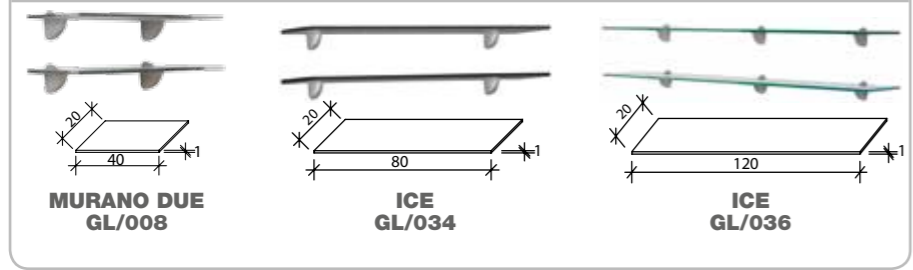

mirrors
cabinets
chairs
washing area
desks
waiting area
barber
interiors
accessories

mirrors
cabinets
chairs
washing area
desks
waiting area
barber
interiors
accessories