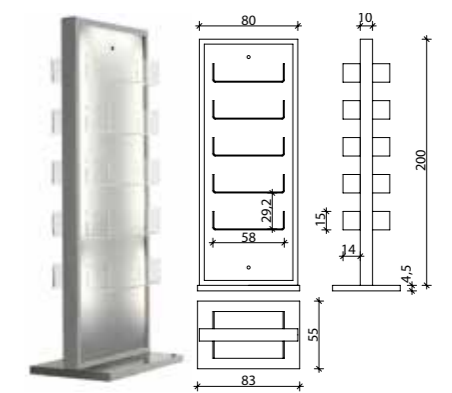

- Acciaio inox e plexi retroilluminato.
- Stainless steel and backlit plexiglass..
- Edelstahlrahmen, Spiegel auf beleuchtetem Acrylglas.
- Acero inoxidable y plexiglás retroiluminado.
- Acier inoxydable et plexi rétro-éclairé.
- Kaptafel met edelstaal frame met plexiglas wanden en verlichting.

- Metallo verniciato e plexi retroilluminato.
- Painted steel and illuminated plexiglass.
- Stahlrahmen lackiert, Spiegel auf Acrylglas mit indirekter Beleuchtung.
- Metal pintado y plexiglás retroiluminado.
- Acier peint vernis et plexi lumineux.
- Kaptafel met gelakt metalen frame met plexiglas en verlichting.

LIGHT MI/182 Double Expo