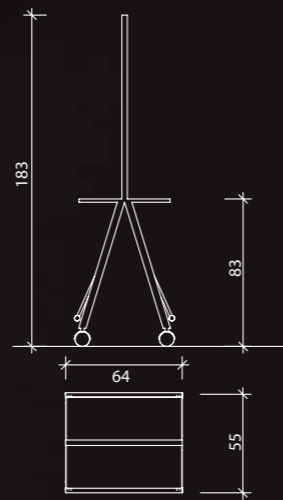

PREDISPOSED FOR 2 ELECTRIC SOCKETS
(ELECTRIC SOCKET NOT INCLUDED)

MI/202