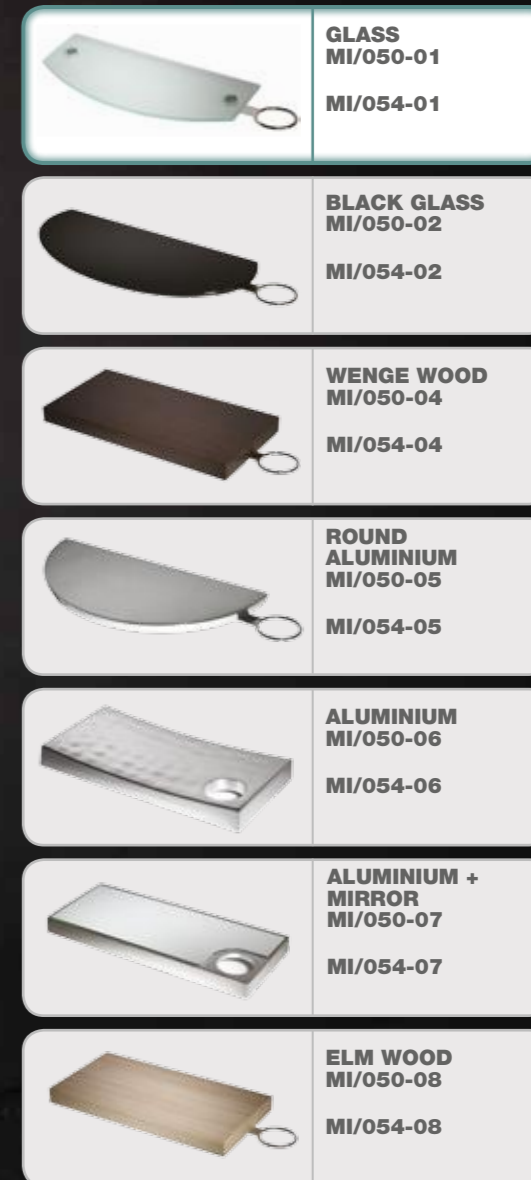

BLACK GLASS
MI/050-02
MI/054-02

WENGE WOOD
MI/050-04
MI/054-04

ROUND ALUMINIUM
MI/050-05
MI/054-05

ALUMINIUM
MI/050-06
MI/054-06

ALUMINIUM + MIRROR
MI/050-07
MI/054-07

ELM WOOD
MI/050-08
MI/054-08

lyon

GLASS
MI/050-01
MI/054-01