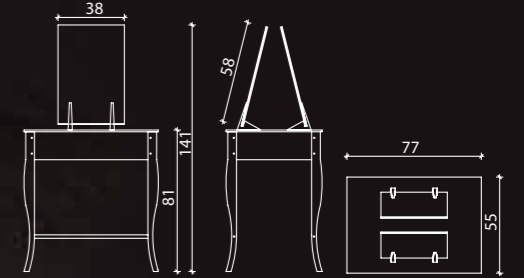

MI/342-N

MIRRORS AND FOOTRESTS INCLUDED