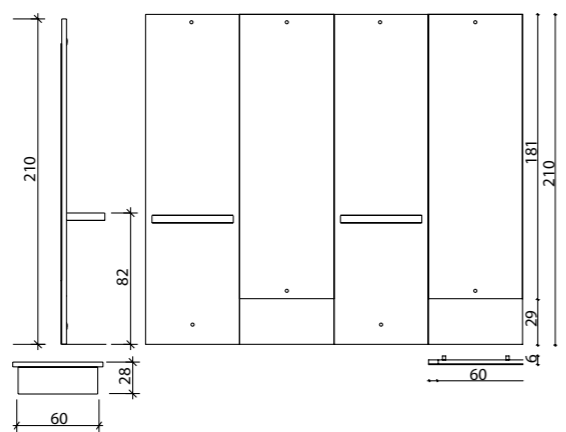

GLASS MI/070-01 MI/074-01
	BLACK GLASS MI/070-02 MI/074-02
	WENGE WOOD MI/070-04 MI/074-04
	ROUND ALUMINIUM MI/070-05 MI/074-05
	ALUMINIUM MI/070-06 MI/074-06
	ALUMINIUM + MIRROR MI/070-07 MI/074-07
	ELM WOOD MI/070-08 MI/074-08

FOOTREST INCLUDED
AVAILABLE WITH SERVER (P. 73)

- Specchio con pellicola di sicurezza.
- Mirror with safety film.
- Sicherheitsspiegel.
- Espejo con película de seguridad.
- Miroir avec système de sécurité.
- Kapatfel met grote spiegel met veiligheidsfolie.

Predisposed for electric socket (electric socket not included)

- Pannello nobilitato wengé.
- Veneer wengé wood panel.
- Rückwand Laminat Dekor Wengé.
- Panel laminado wengé.
- Panneau stratifié wengé.
- Kapatfel met wenge paneel.