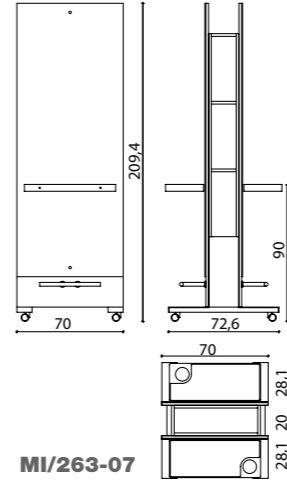

MI/262-07

- Pannelo in nobilitato olmo.
- Elm wood melamine panel.
- Korpus Laminat Dekor Ulme
- Panel en laminado olmo.
- Panneau stratifié Elm Wood.
- Paneel van melamine met iepenhouten afwerking met grote spiegel.

- Pannelo in nobilitato olmo.
- Elm wood melamine panel.
- Korpus Laminat Dekor Ulme
- Panel en laminado olmo.
- Panneau mélaminé orme naturel.
- Paneel van melamine met iepenhouten afwerking met grote spiegel.

MI/263-07