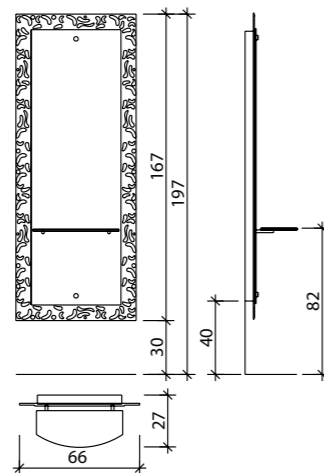

- Vetro serigrafato temprato retroilluminato.
- Backlit, tempered, screen-printed glass.
- Spiegel auf Glasrückwand mit Siebdruckdekor, optional in weiß, grau oder schwarz, seitlich hinterleuchtet.
- Vidrio templado, serigrafiado retroiluminado.
- Verre sérigraphié et éclairé.
- Kaptafel van gehard glas, met zeefdruk en indirecte verlichting.