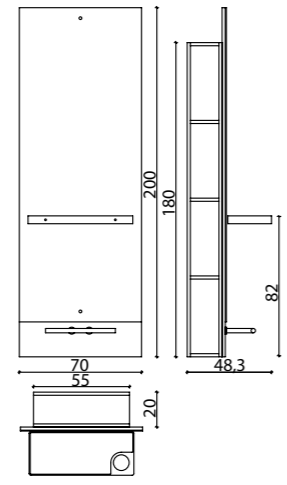

stylos island

	GLASS MI/263-01 MI/262-01
	BLACK GLASS MI/263-02 MI/262-02
	WENGE WOOD MI/263-04 MI/262-04
	ROUND ALUMINIUM MI/263-05 MI/262-05
	ALUMINIUM MI/263-06 MI/262-06
	ALUMINIUM + MIRROR MI/263-07 MI/262-07
	ELM WOOD MI/263-08 MI/262-08

stylos

	GLASS MI/261-01 MI/260-01
	BLACK GLASS MI/261-02 MI/260-02
	WENGE WOOD MI/261-04 MI/260-04
	ROUND ALUMINIUM MI/261-05 MI/260-05
	ALUMINIUM MI/261-06 MI/260-06
	ALUMINIUM + MIRROR MI/261-07 MI/260-07
	ELM WOOD MI/261-08 MI/260-08

MI/261-07 IN PHOTO

MI/260-07

- Pannelo in nobilitato olmo.
- Elm wood melamine panel.
- Korpus Laminat Dekor Ulme
- Panel en laminado olmo.
- Panneau stratifié Elm Wood.
- Paneel van melamine met iepenhouten afwerking met grote spiegel.

- Pannelo in nobilitato olmo.
- Elm wood melamine panel.
- Korpus Laminat Dekor Ulme
- Panel en laminado olmo.
- Panneau mélaminé orme naturel.
- Paneel van melamine met iepenhouten afwerking met grote spiegel.