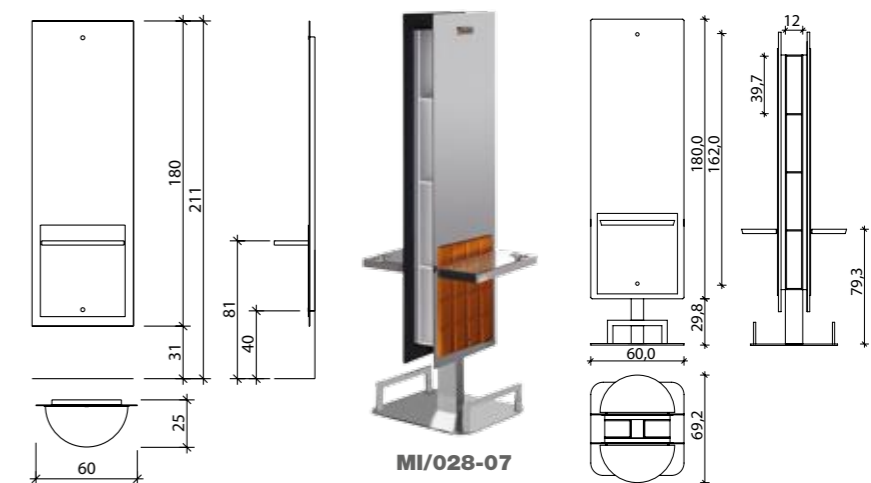

MI/028-07

- Specchio con pellicola di sicurezza, retroilluminato e vetro serigrafato.
- Backlit mirror with safety film and tempered glass.
- Spiegel seitlich hinterleuchtet, unten satinierte Glasabdeckung.
- Espejo con película de seguridad retroiluminado y vidrio serigrafado.
- Miroir avec système de sécurité rétro-éclairé et verre sablé trempé.
- Spiegel met indirecte verlichting, gehard glas en veiligheidsfolie.