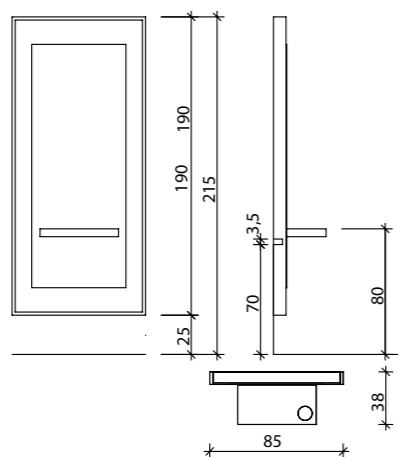

light
& island

FOOTREST INCLUDED

platinum

FOOTREST INCLUDED

- Acciaio inox e plexi retroilluminato.
- Stainless steel and backlit plexiglass..
- Edelstahlrahmen, Spiegel auf beleuchtetem Acrylglas.
- Acero inoxidable y plexiglás retroiluminado.
- Acier inoxydable et plexi rétro-éclairé.
- Kaptafel met edelstaal frame met plexiglas wanden en verlichting.

- Metallo verniciato e plexi retroilluminato.
- Painted steel and illuminated plexiglass.
- Stahlrahmen lackiert, Spiegel auf Acrylglas mit indirekter Beleuchtung.
- Metal pintado y plexiglás retroiluminado.
- Acier peint vernis et plexi lumineux.
- Kaptafel met gelakt metalen frame met plexiglas en verlichting.

FOOTREST INCLUDED