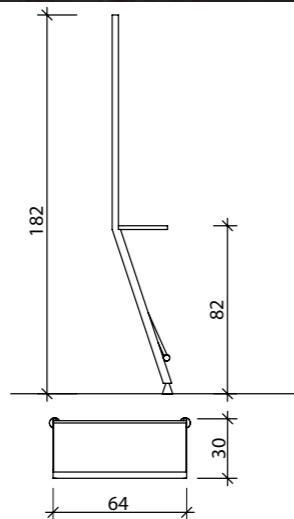

- Metallo verniciato.
- Painted steel.
- Metall lackiert.
- Metal pintado.
- Acier peint vernis.
- Kaptafel met een gelakt metalen frame.

MI/200

- Struttura retro specchiera in metallo verniciato.
- Work unit shelving in painted metal.
- Regal zur Montage hinter ausgewählten Spiegeln, Stahl silbergrau lackiert.
- Soporte posterior para tocador en metal pintado.
- Meuble intercalaire en métal peint pour coiffeuse.
- Kast voor achter de kaptafel, gelakt metaal, zonder spiegel.