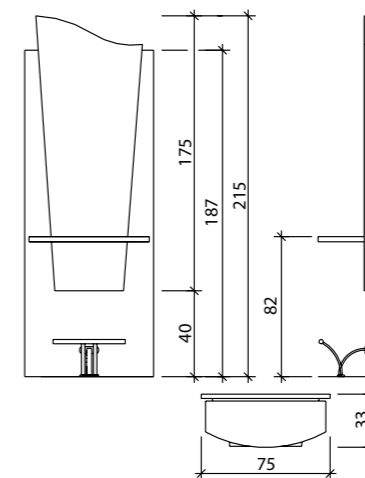

MI/030/B - PHOTO VERSION

MI/030/G

MI/030/N

- Pannello nobilitato wengé.
- Panel in wengé melamine.
- Rückwand Laminat Dekor Wengé.
- Panel laminado wengé.
- Panneau stratifié wengé.
- Kaptafel met wenge melamine paneel.