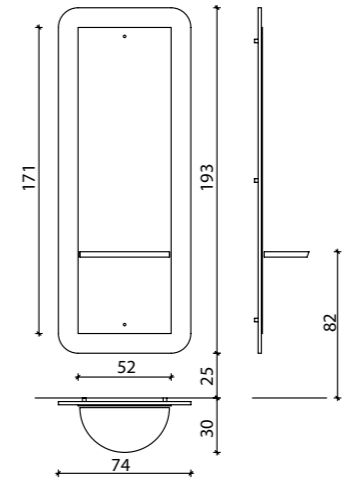

- Specchio con decoro disargentato retroilluminato con led.
- Mirror with desilvered decoration, LED backlighting.
- Spiegel mit umlaufender LED-Beleuchtung.
- Espejo desplateado retroiluminado con LED.
- Miroir avec rétro-éclairage à LED.
- Kaptafel met in het zilver uitgespaarde decoratie ent LED verlichting.

- Cornice in legno rivestita in Sky.
- Wooden frame covered in Sky.
- Rahmen mit Sky Bezugsstoff - Farbe nach Wahl.
- Marco de madera tapizado con Sky con esquinas redondeadas.
- Cadre en bois recouvert de sky.
- Kaptafel met houten frame met Skai gestoffeerd.