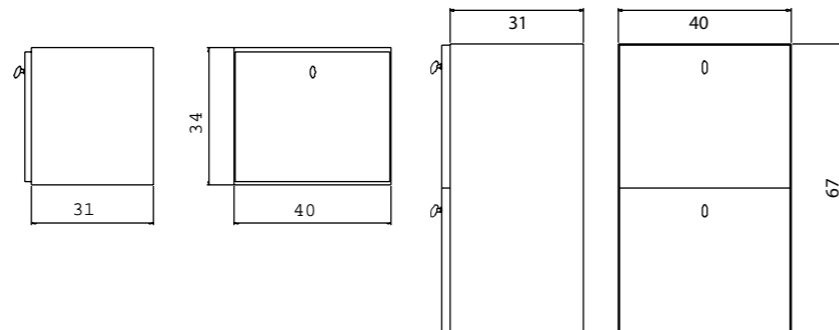

cabinets

cabinets

CABINET					
FRONT	CANNES ELM WOOD	CANNES DUE ELM WOOD	CANNES WENGÉ WOOD	CANNES DUE WENGÉ WOOD	LUGO INOX
GLASS 01 	MC/015-01	MC/017-01	MC/020-01	MC/022-01	MC/030-01
WENGÉ WOOD 03 	MC/015-03	MC/017-03	MC/020-03	MC/022-03	MC/030-03
BLACK PLEXI 04 	MC/015-04	MC/017-04	MC/020-04	MC/022-04	MC/030-04
WHITE PLEXI 05 	MC/015-05	MC/017-05	MC/020-05	MC/022-05	MC/030-05
SATIN STEEL 07 	MC/015-07	MC/017-07	MC/020-07	MC/022-07	MC/030-07
ELM WOOD 11 	MC/015-11	MC/017-11	MC/020-11	MC/022-11	MC/030-11

LUGO DUE INOX	LUGO INOX SKY + GLASS	LUGO DUE INOX SKY + GLASS	BONN BLACK PVC SKY + GLASS	BONN DUE BLACK PVC SKY + GLASS	BONN WHITE PVC SKY + GLASS	BONN DUE WHITE PVC SKY + GLASS
MC/032-01	MC/040-01	MC/042-01	MC/050-01	MC/052-01	MC/060-01	MC/062-01
MC/032-03	MC/040-03	MC/042-03	MC/050-03	MC/052-03	MC/060-03	MC/062-03
MC/032-04	MC/040-04	MC/042-04	MC/050-04	MC/052-04	MC/060-04	MC/062-04
MC/032-05	MC/040-05	MC/042-05	MC/050-05	MC/052-05	MC/060-05	MC/062-05
MC/032-07	MC/040-07	MC/042-07	MC/050-07	MC/052-07	MC/060-07	MC/062-07
MC/032-11	MC/040-11	MC/042-11	MC/050-11	MC/052-11	MC/060-11	MC/062-11