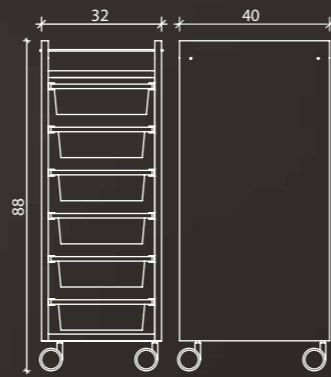

white PVC sides
GLAM TR/13