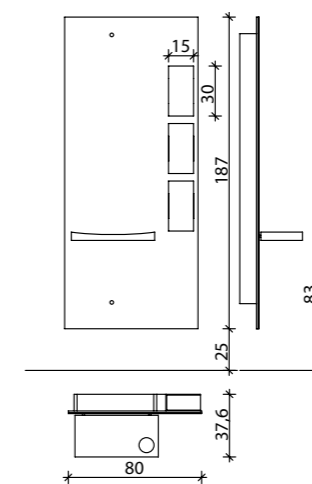

- Specchio disargentato retroilluminato.
- Backlit, desilvered mirror.
- Spiegel mit beleuchtetem Display rechts.
- Espejo desplateado retroiluminado.
- Miroir rétro-éclairé.
- Kaptafel met display units en indirecte verlichting.