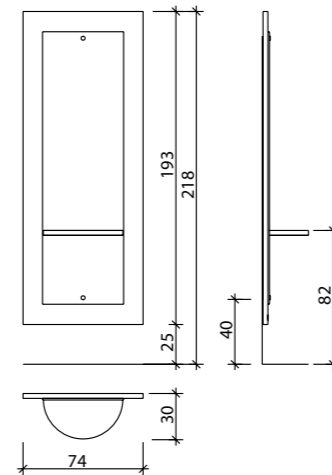

titanium

	GLASS MI/140-01
	BLACK GLASS MI/140-02
	WENGE WOOD MI/140-04
	ROUND ALUMINIUM MI/140-05
	ALUMINIUM MI/140-06
	ALUMINIUM + MIRROR MI/140-07
	ELM WOOD MI/140-08

FOOTREST INCLUDED
AVAILABLE WITH SERVER (P. 73)

barcelona

	GLASS MI/070-01 MI/074-01
	BLACK GLASS MI/070-02 MI/074-02
	WENGE WOOD MI/070-04 MI/074-04
	ROUND ALUMINIUM MI/070-05 MI/074-05
	ALUMINIUM MI/070-06 MI/074-06
	ALUMINIUM + MIRROR MI/070-07 MI/074-07
	ELM WOOD MI/070-08 MI/074-08

FOOTREST INCLUDED
AVAILABLE WITH SERVER (P. 73)

- Specchio con pellicola di sicurezza.
- Mirror with safety film.
- Sicherheitsspiegel.
- Espejo con película de seguridad.
- Miroir avec système de sécurité.
- Kapatfel met grote spiegel met veiligheidsfolie.

Predisposed for electric socket (electric socket not included)

- Pannello nobilitato wengé.
- Veneer wengé wood panel.
- Rückwand Laminat Dekor Wengé.
- Panel laminado wengé.
- Panneau stratifié wengé.
- Kapatfel met wenge paneel.

MI/074-05