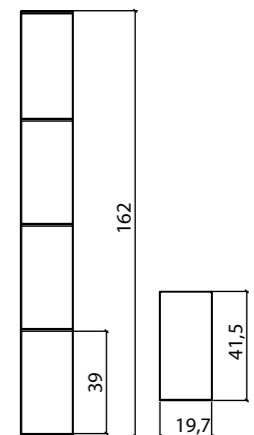

scuola

PREDISPOSED FOR 2 ELECTRIC SOCKETS
(ELECTRIC SOCKET NOT INCLUDED)

server

- Metallo verniciato.
- Painted steel.
- Metall lackiert.
- Metal pintado.
- Acier peint vernis.
- Kaptafel met een gelakt metalen frame.

- Struttura retro specchiera in metallo verniciato.
- Work unit shelving in painted metal.
- Regal zur Montage hinter ausgewählten Spiegeln, Stahl silbergrau lackiert.
- Soporte posterior para tocador en metal pintado.
- Meuble intercalaire en métal peint pour coiffeuse.
- Kast voor achter de kaptafel, gelakt metaal, zonder spiegel.