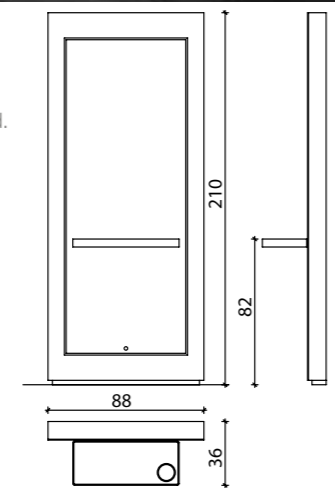

precious

	GLASS MI/320-01
	BLACK GLASS MI/320-02
	WENGE WOOD MI/320-04
	ROUND ALUMINIUM MI/320-05
	ALUMINIUM MI/320-06
	ALUMINIUM + MIRROR MI/320-07
	ELM WOOD MI/320-08

FOOTREST INCLUDED