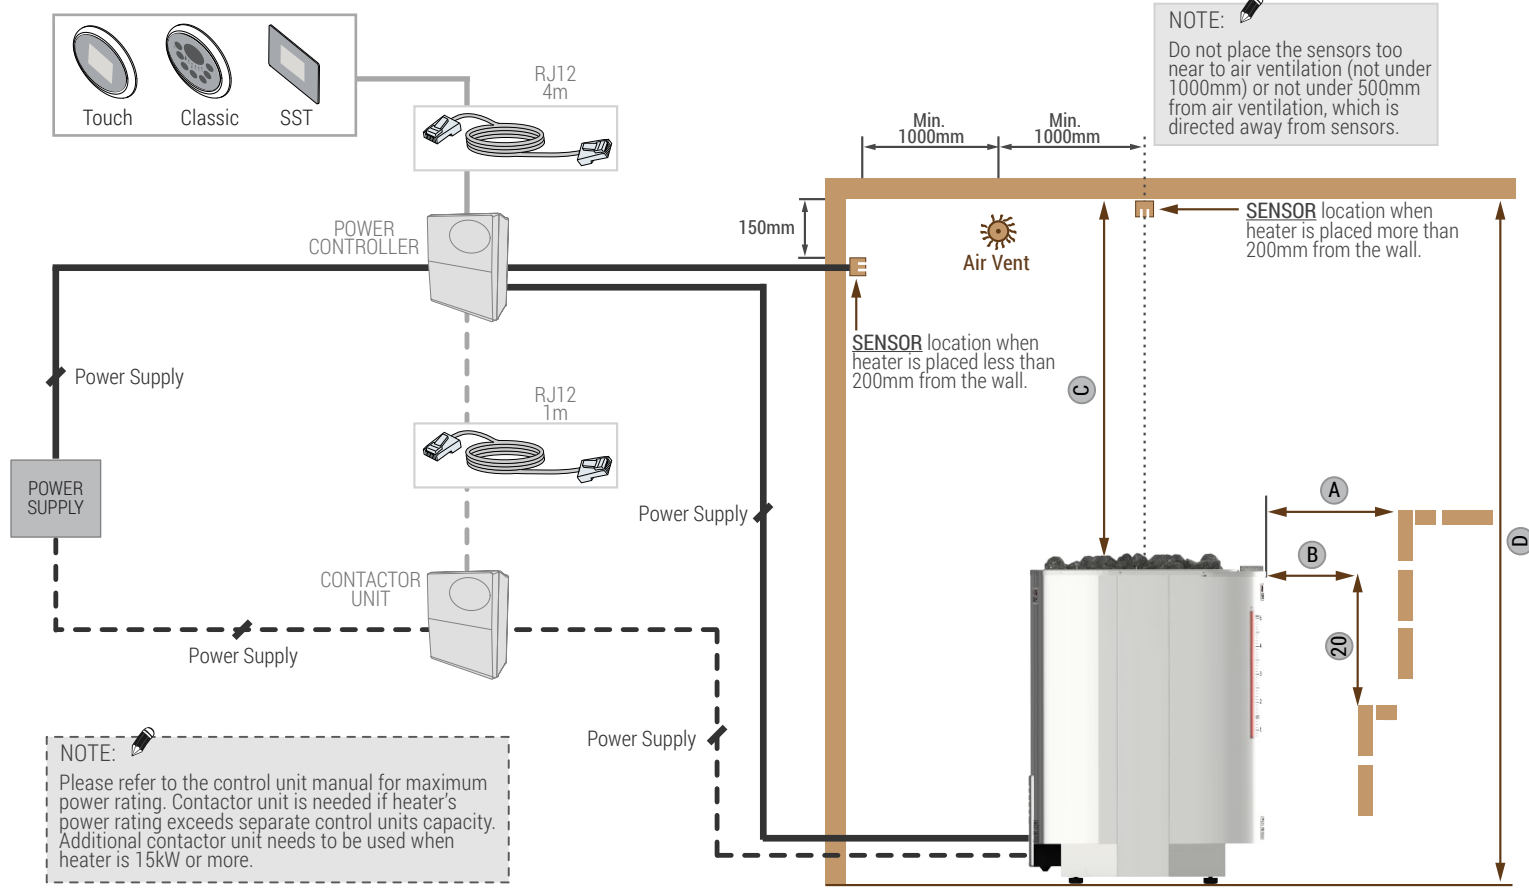

SAVONIA COMBI HEATER- Installation Diagram for Separate Control (NS)

Minimum Safety Distances

	A	B	C	D
SAV-90N	110	70	1200	1900
SAV-105N	120	70	1200	1900
SAV-120N	130	70	1200	2100
SAV-150N	160	100	1400	2100
SAV-180N	160	100	1400	2100