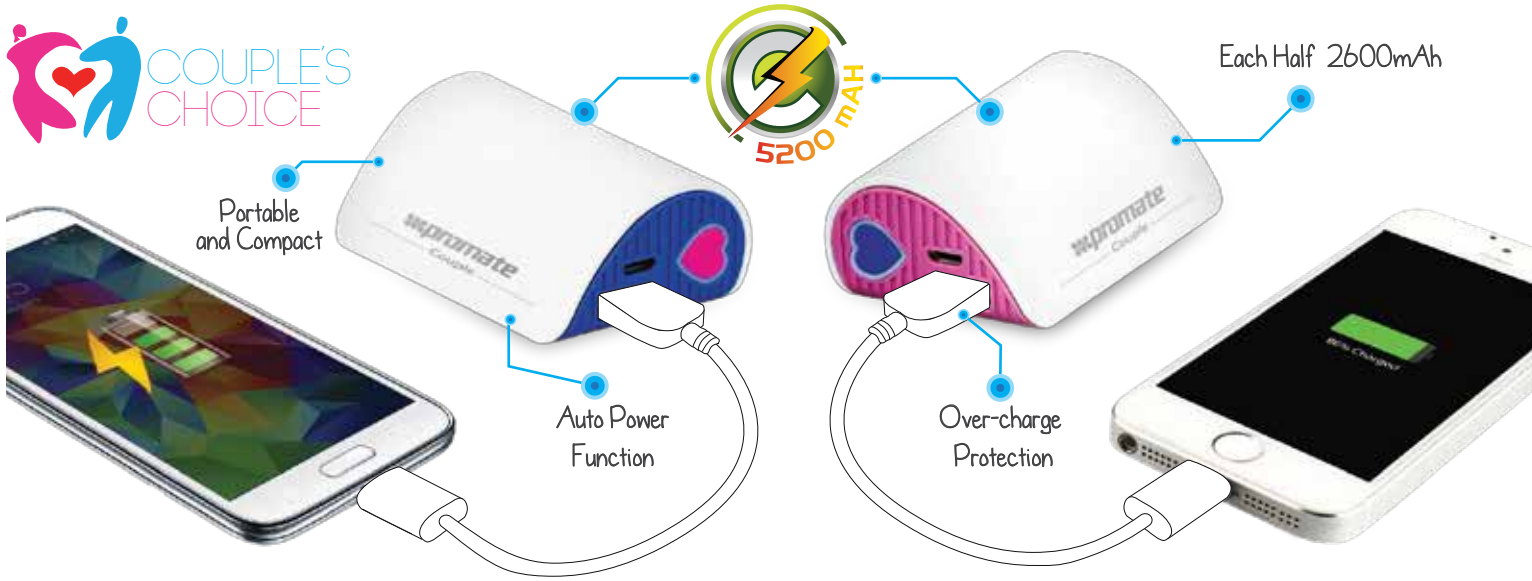

5200mAh Split Heart Shaped Universal Back up Battery

2 USB Ports

On The Go

Compact Design

Magnetic

Universal

Love is in the air! So fall in love with Couple a heart shaped 5200mAh rechargeable power bank designed to provide you with power whenever you need it for any Smartphone device. Each of the 2 halves carry a battery capacity of 2600mAh, when placed together form a beautiful heart and when separate act as a symbol and reminder of your loved one. Share your power of love with Couple.

Specifications:
 Battery Capacity(Each Half): 2600mAh
 Input: 5V, 600mA
 Output: 5V, 1A

SKU Name	HS Code	HTS Code	main Product info				Packing Logistics Details				Master Box Logistics Details						
			N.W (g)	L (mm)	W (mm)	H (mm)	G.W (kg)	N.W (g)	L (mm)	W (mm)	H (mm)	Qty Pcs	G.W (kg)	N.W (kg)	L (cm)	W (cm)	H (cm)
Couple	TBD	TBD	160	75	53	46	0.237	218	46	133	221	TBD	11.5	10	49	37	31

Compatibility
 Universal with any kind of 1A USB powered device

Packing Contents
 • Couple
 • Micro-USB cable
 • Quick Start Guide

Certification

 CE FC RoHS