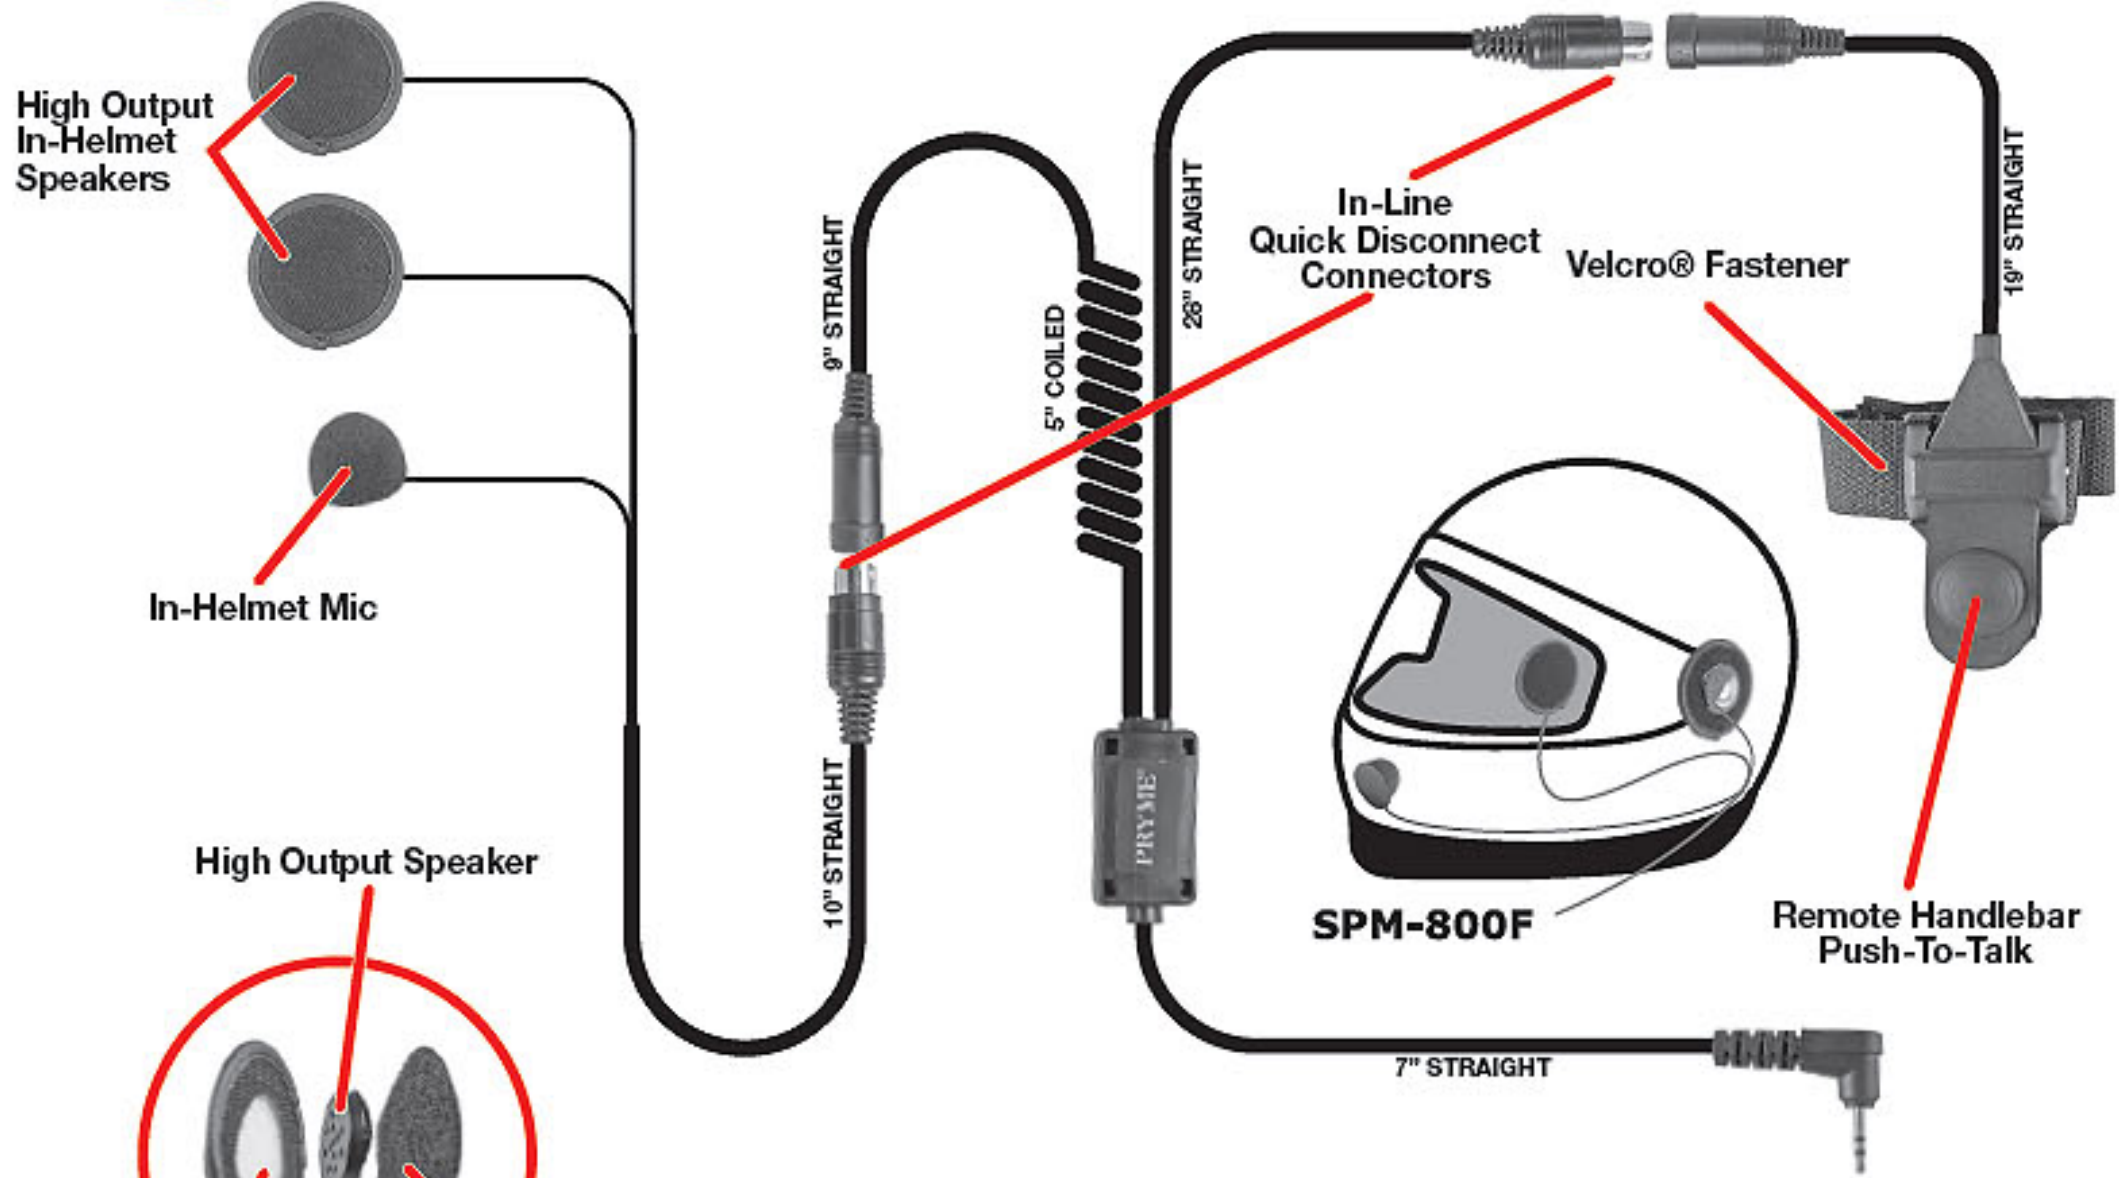

HIGHWAY™ SPM-800 SERIES MEDIUM DUTY IN-HELMET MICROPHONE

1 YEAR WARRANTY

SPM-800F

| Model | Connector |
|---|-----------|
| FOR ICOM, MIDLAND & MAXON RADIOS | |
| SPM-800F | X00 |
| SPM-800FIL | X00IL |
| FOR KENWOOD & RELM RADIOS | |
| SPM-801F | X01 |
| FOR HYT & MOTOROLA RADIOS | |
| SPM-803F | X03 |
| SPM-813F | X13 |
| SPM-863F | X63 |
| FOR VERTEX & YAESU RADIOS | |
| SPM-800F | X00 |
| SPM-802F | X02 |
| SPM-842F | X42 |

American Communication Systems
Discover the Power of Communications™

TO ORDER - VISIT <http://www.ameradio.com>

SPM-800B

| Model | Connector |
|---|-----------|
| FOR ICOM, MIDLAND & MAXON RADIOS | |
| SPM-800B | X00 |
| SPM-800BIL | X00IL |
| FOR KENWOOD & RELM RADIOS | |
| SPM-801B | X01 |
| FOR HYT & MOTOROLA RADIOS | |
| SPM-803B | X03 |
| SPM-813B | X13 |
| SPM-863B | X63 |
| FOR VERTEX & YAESU RADIOS | |
| SPM-800B | X00 |
| SPM-802B | X02 |
| SPM-842B | X42 |

FEATURES

- Medium duty, in-helmet motorcycle mic system
- Powerful in-helmet speakers allow the user to hear radio transmissions over road noise
- High-quality electret condenser element produces excellent transmit audio
- Handlebar mountable Push-To-Talk switch for convenient communications
- Installs into helmet using only two-sided fastening tape. No drilling of holes is required
- Modular features allow the mic system to be easily disconnected from the motorcycle
- Available for both open faced (SPM-800B) and full faced (SPM-800F) helmets