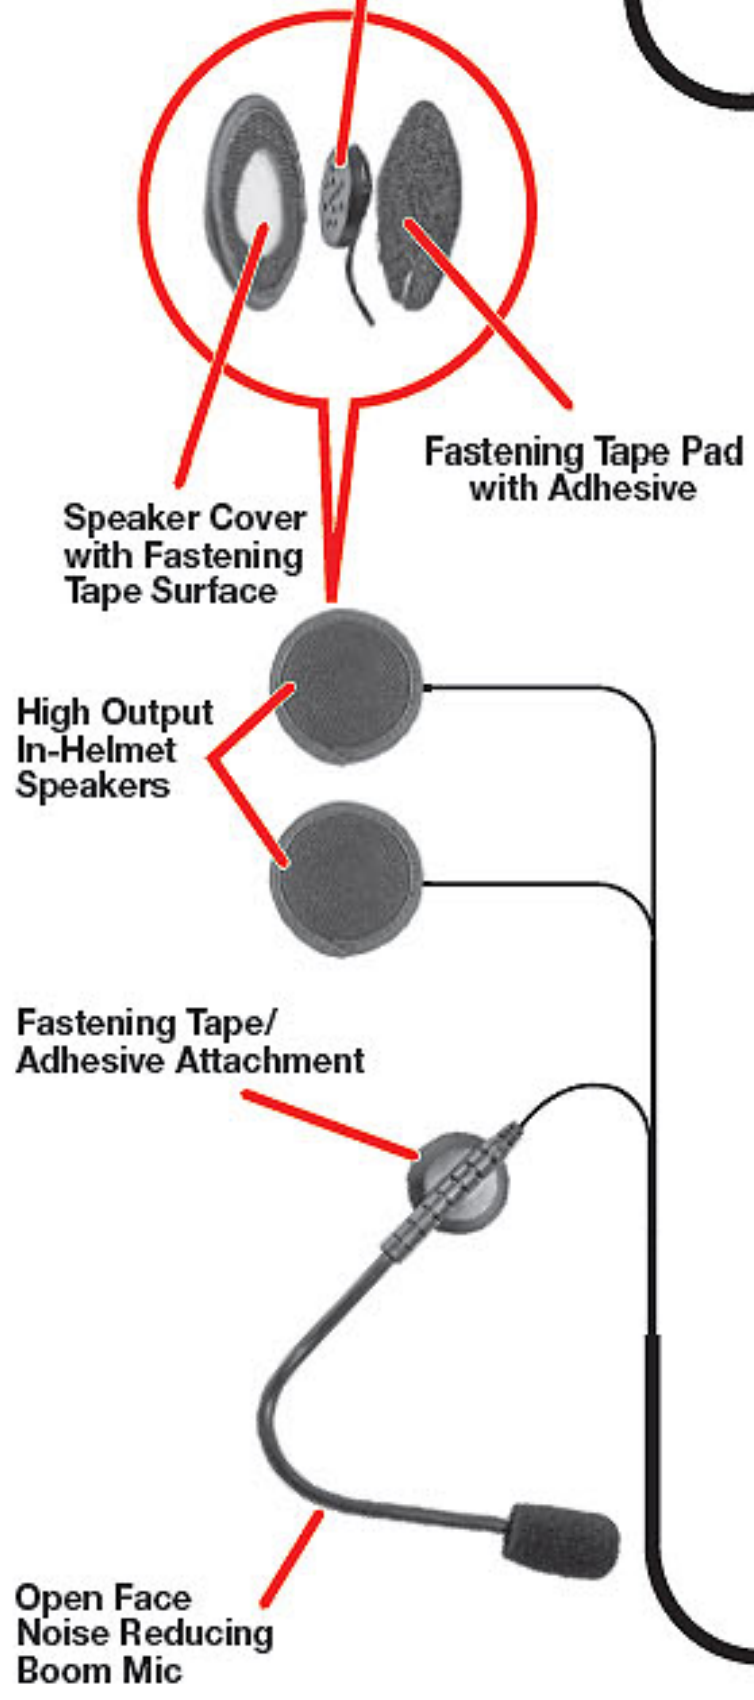

HIGHWAY™ SPM-800 SERIES MEDIUM DUTY IN-HELMET MICROPHONE

1 YEAR WARRANTY

SPM-800F

| Model | Connector |
|---|-----------|
| FOR ICOM, MIDLAND & MAXON RADIOS | |
| SPM-800F | X00 |
| SPM-800FIL | X00IL |
| FOR KENWOOD & RELM RADIOS | |
| SPM-801F | X01 |
| FOR HYT & MOTOROLA RADIOS | |
| SPM-803F | X03 |
| SPM-813F | X13 |
| SPM-863F | X63 |
| FOR VERTEX & YAESU RADIOS | |
| SPM-800F | X00 |
| SPM-802F | X02 |
| SPM-842F | X42 |

American Communication Systems
Discover the Power of Communications™

TO ORDER - VISIT <http://www.ameradio.com>

SPM-800B

| Model | Connector |
|---|-----------|
| FOR ICOM, MIDLAND & MAXON RADIOS | |
| SPM-800B | X00 |
| SPM-800BIL | X00IL |
| FOR KENWOOD & RELM RADIOS | |
| SPM-801B | X01 |
| FOR HYT & MOTOROLA RADIOS | |
| SPM-803B | X03 |
| SPM-813B | X13 |
| SPM-863B | X63 |
| FOR VERTEX & YAESU RADIOS | |
| SPM-800B | X00 |
| SPM-802B | X02 |
| SPM-842B | X42 |

FEATURES

- Medium duty, in-helmet motorcycle mic system
- Powerful in-helmet speakers allow the user to hear radio transmissions over road noise
- High-quality electret condenser element produces excellent transmit audio
- Handlebar mountable Push-To-Talk switch for convenient communications
- Installs into helmet using only two-sided fastening tape. No drilling of holes is required
- Modular features allow the mic system to be easily disconnected from the motorcycle
- Available for both open faced (SPM-800B) and full faced (SPM-800F) helmets