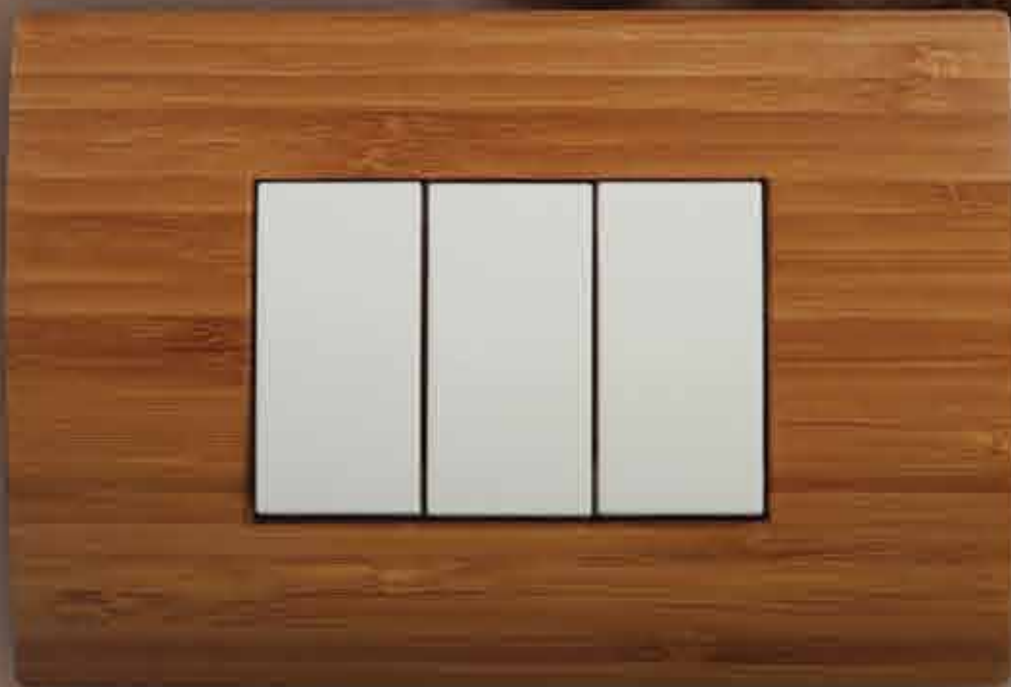

PURE

дерево
wood