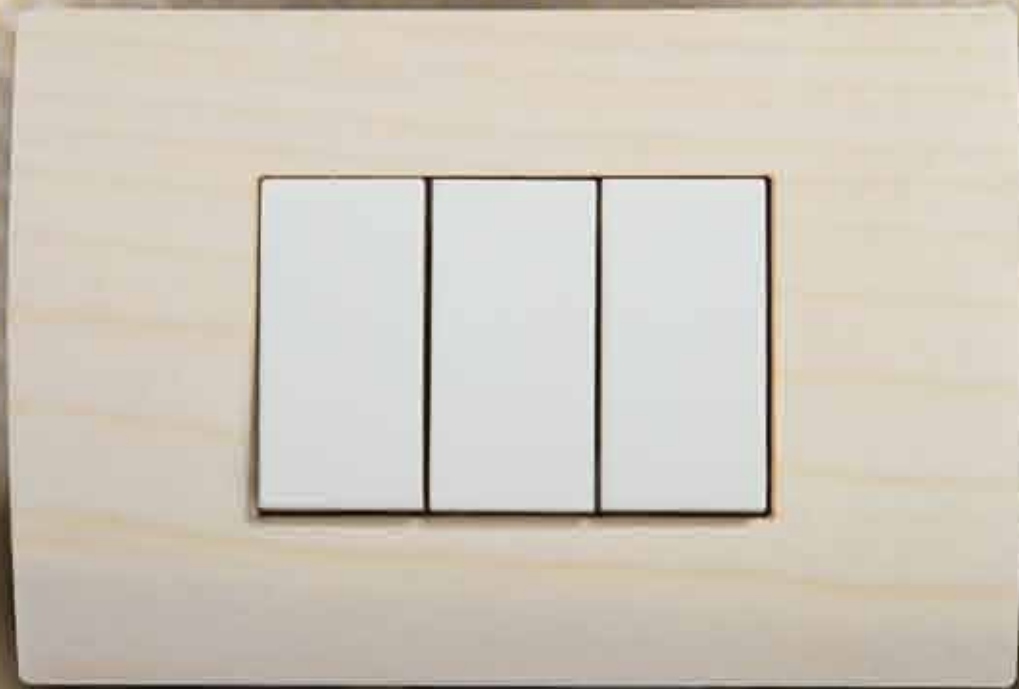

PURE

дерево
wood