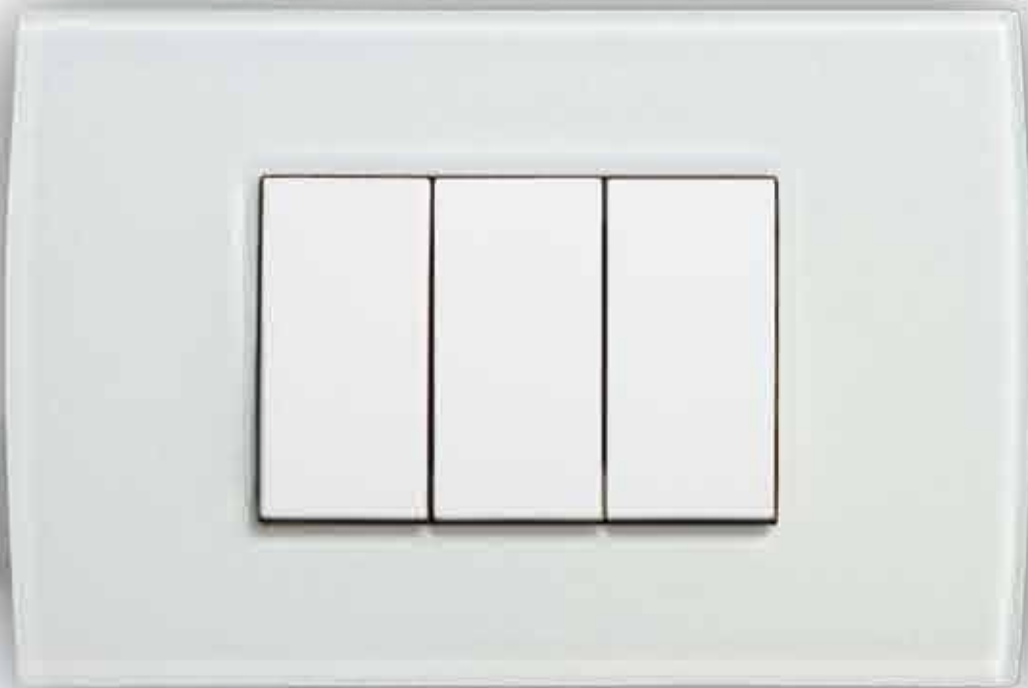

СТЕКЛО
glass

PURE