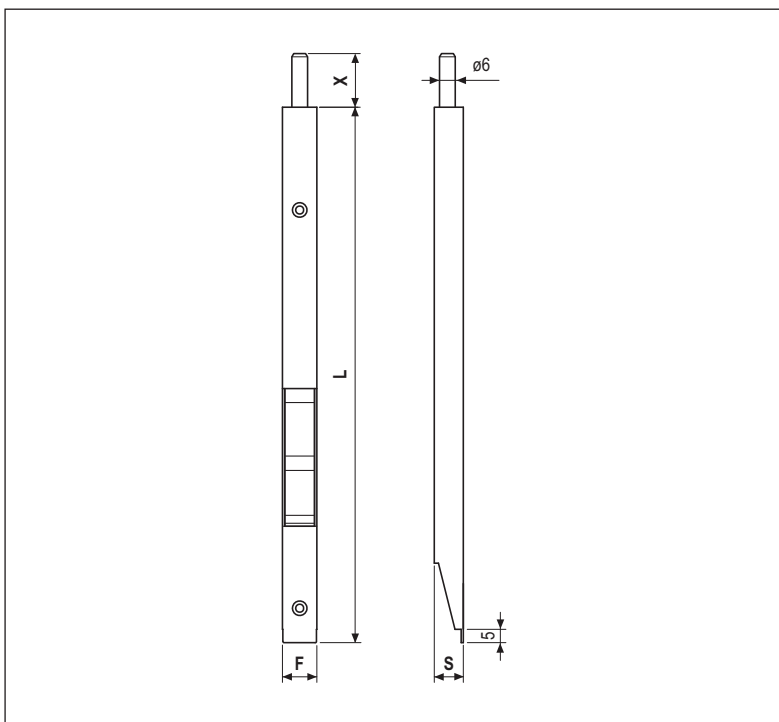

Push-button type - 13 mm forend

Bolt dimensions

PUSH-BUTTON BOLTS				
ARTICLE	F	L	S	X
D00300.12.XX	13	124,5	11	14,5
D00300.15.XX	13	162,5	11	20,5
D00300.20.XX	13	202,5	11	20,5
D00300.25.XX	13	252,5	11	20,5
D00300.30.XX	13	302,5	11	20,5

The art. D00300.12.XX is supplied with a bush (see Picture 1).
All other bolts are supplied with the striker in Picture2.

Order specifications

Material	Article
STEEL	D00300.12.XX
	D00300.15.XX
	D00300.20.XX
	D00300.25.XX
	D00300.30.XX