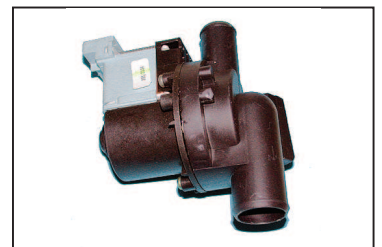

1.47.012.27

Orig.Code
518002801
518007101

Prod: PLASET
34 watt
Code: 55112