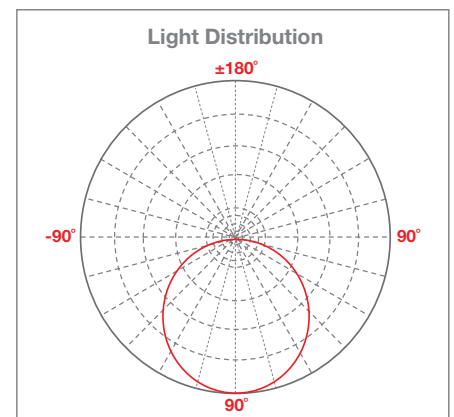

FP3012W040-1

Flat Panel LED Lighting

- Low profile LED Panel light
- Recessed, Pendant or wall mount
- Proven high quality LED's

Length x Width x Height	295 x 1195 x 9mm
Trim	Aluminium
Weight	3.76Kg

- **Ultra Low Power Consumption:**
Reduced Energy Bills
- **Instant Start:**
No warm up time needed
- **Low Heat:**
Reduction in air-conditioning running costs
- **No Mercury Lamps:**
No specialist waste management required

Hanging

Recessed

Mounted

Simple Connection

Light Distribution

Model Name / Part Number	Flat Panel: FP3012W040-1	
Power Rating – Panel Only	40 Watts	
Typical Lumen output	3000 lms	
Total circuit watts when used with recommended power supply	37 Watts	
Lumens per circuit watt	81 lms/Watt	
Colour Temperature	3000 K	
CRI	80 +	
Uniformity	80% +	
Power Factor when used with recommended Power Supply	0.9 +	
Supporting Surface material	AL	
Panel Class - Panel Only-	Class III	
IP Rating - Panel Only-	IP20	
Typical ambient operating Temperature	25°C	
Maximum operating temperature - Panel Only-	50°C	
Lifetime	40'000 Hours	
DC Rated input voltage /Current - Panel Only-	24-36 V / DC 1200mA	
Power supply and control options	Non Dimmable: PCS045-120-1	Dimmable: PCM045-120-1
Accessories	Hanging Kit: ACH001-VSR-1	Emergency Kit: EKN009-030-1