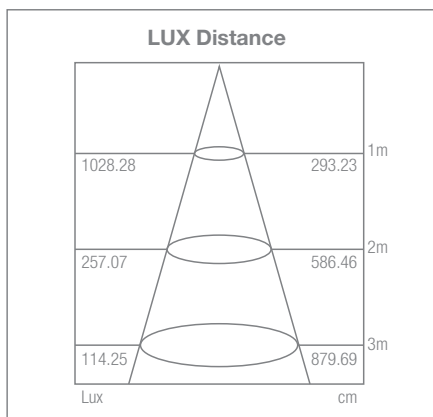

FP3012W040-1

Flat Panel LED Lighting

- Low profile LED Panel light
- Recessed, Pendant or wall mount
- Proven high quality LED's

Length x Width x Height	295 x 1195 x 9mm
Trim	Aluminium
Weight	3.76Kg

- **Ultra Low Power Consumption:**
Reduced Energy Bills
- **Instant Start:**
No warm up time needed
- **Low Heat:**
Reduction in air-conditioning running costs
- **No Mercury Lamps:**
No specialist waste management required

Hanging

Recessed

Mounted

Simple Connection

Light Distribution

Model Name / Part Number	Flat Panel: FP3012W040-1	
Power Rating – Panel Only	40 Watts	
Typical Lumen output	3000 lms	
Total circuit watts when used with recommended power supply	37 Watts	
Lumens per circuit watt	81 lms/Watt	
Colour Temperature	3000 K	
CRI	80 +	
Uniformity	80% +	
Power Factor when used with recommended Power Supply	0.9 +	
Supporting Surface material	AL	
Panel Class - Panel Only-	Class III	
IP Rating - Panel Only-	IP20	
Typical ambient operating Temperature	25°C	
Maximum operating temperature - Panel Only-	50°C	
Lifetime	40'000 Hours	
DC Rated input voltage /Current - Panel Only-	24-36 V / DC 1200mA	
Power supply and control options	Non Dimmable: PCS045-120-1	Dimmable: PCM045-120-1
Accessories	Hanging Kit: ACH001-VSR-1	Emergency Kit: EKN009-030-1