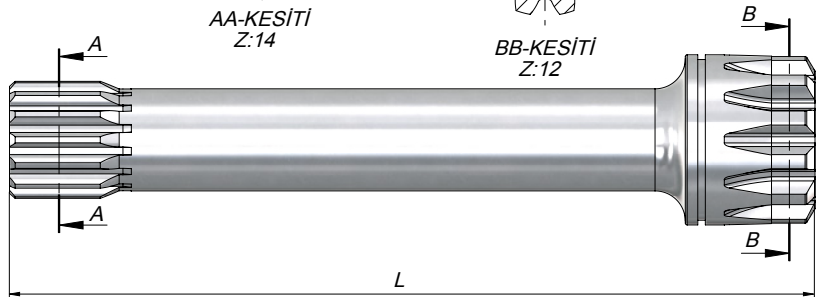

TEKNİK VERİLER | TECHNICAL DATA

Kod Code	Şanzuman Modeli Gear Box Model	L
CS16S130195	ZF-16 S 130	195
CS16S130200	ZF-16 S 130	200
CS16S130213	ZF-16 S 160.....221	213,5
CS16S130217	ZF-16 S 130	217
CS16S150238	ZF-16 S 150	238
CS16S220257	ZF-16 S 220	257
CS16S160288	ZF-16 S 160 A	288

Kod Code	Şanzuman Modeli Gear Box Model	L
CS16S151200	ZF-16 S 151	200
CS16S151213	ZF-16 S 151	213
CS16S151215	ZF-16 S 151	215
CS16S151226	ZF-16 S 151	226
CS16S220249	ZF-16 AS 2200	249
CS16S151253	ZF-16 S 151....221	253
CS16S180272	ZF-16 AS 1800-2200	272,5
CS16S251288	ZF-16 S 251	288,5