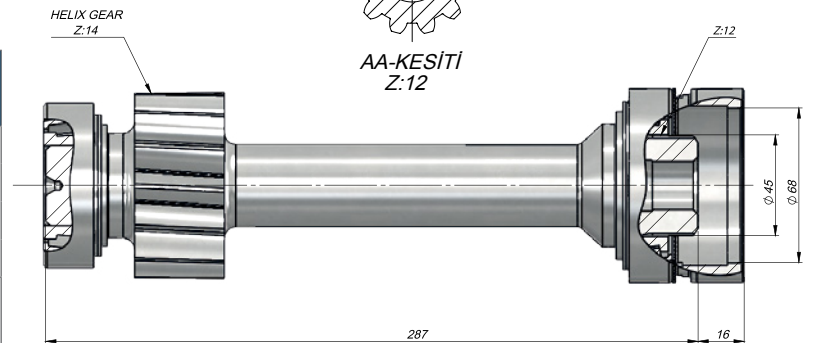

Kod Code	Şanzuman Modeli Gear Box Model	L	Z
CS09S91428713	ZF-9 S 109 / 12.92-1.0	287	14
CS09S914287133	ZF-16 S 109/13.30-1.0		
CS09S91428712	ZF-9 S 109/12.91-1.0		
CS09S914287131	ZF-16 S 109/13.31-1.0		
CS09S91728710	ZF-9 S 109/10.25-0.74	287	17
CS09S91728711	ZF-16 S 109/11.86-0.85		
CS09S917287135	ZF-16 S 109/13.53-0.86		
CS09S91624713	ZF-9 S 75/13.16-1.0	247,5	16