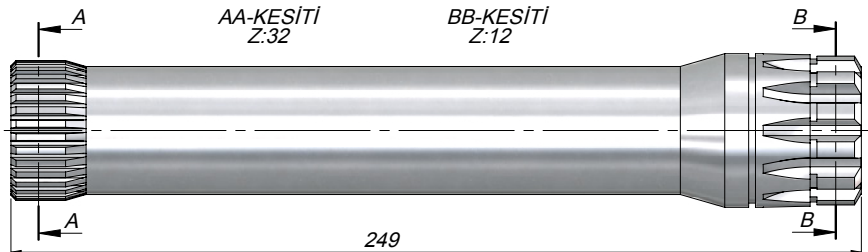

POWER TAKE
OFFS