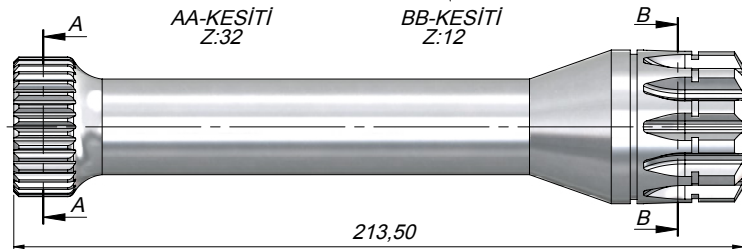

Kod Code	Şanzuman Modeli Gear Box Model
CSVL3212249	Volvo-FH-12 Volvo FH-16