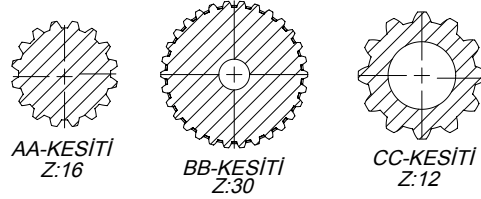

Kod Code	Şanzuman Modeli Gear Box Model
CSVL3212213	VOLVO F12-F16