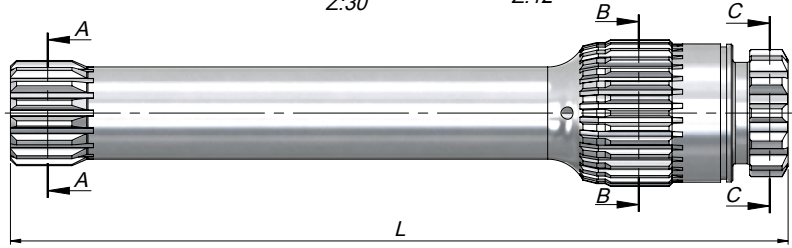

Kod Code	Şanzuman Modeli Gear Box Model
CSVL3212213	VOLVO F12-F16