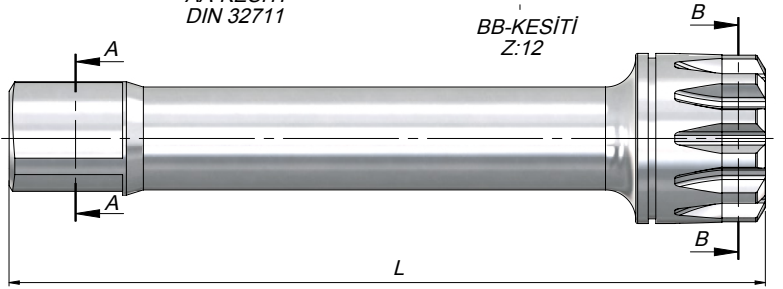

TEKNİK VERİLER | TECHNICAL DATA

Kod Code	Şanzuman Modeli Gear Box Model	L
CS16S130195	ZF-16 S 130	195
CS16S130200	ZF-16 S 130	200
CS16S130213	ZF-16 S 160.....221	213,5
CS16S130217	ZF-16 S 130	217
CS16S150238	ZF-16 S 150	238
CS16S220257	ZF-16 S 220	257
CS16S160288	ZF-16 S 160 A	288

Kod Code	Şanzuman Modeli Gear Box Model	L
CS16S151200	ZF-16 S 151	200
CS16S151213	ZF-16 S 151	213
CS16S151215	ZF-16 S 151	215
CS16S151226	ZF-16 S 151	226
CS16S220249	ZF-16 AS 2200	249
CS16S151253	ZF-16 S 151....221	253
CS16S180272	ZF-16 AS 1800-2200	272,5
CS16S251288	ZF-16 S 251	288,5