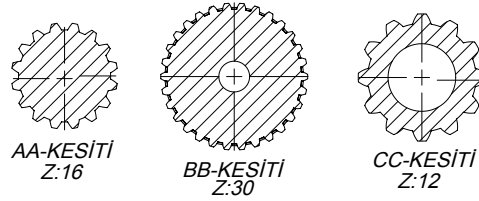

Kod Code	Şanzuman Modeli Gear Box Model
CSVL3212213	VOLVO F12-F16