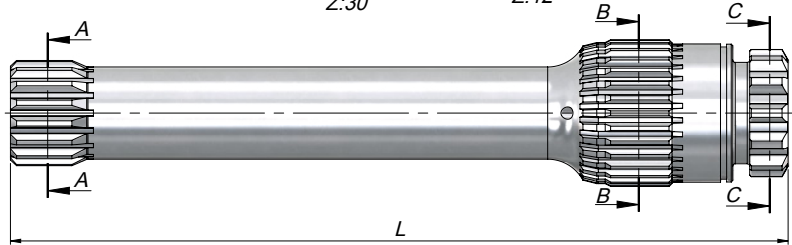

Kod Code	Şanzuman Modeli Gear Box Model
CSVL3212213	VOLVO F12-F16