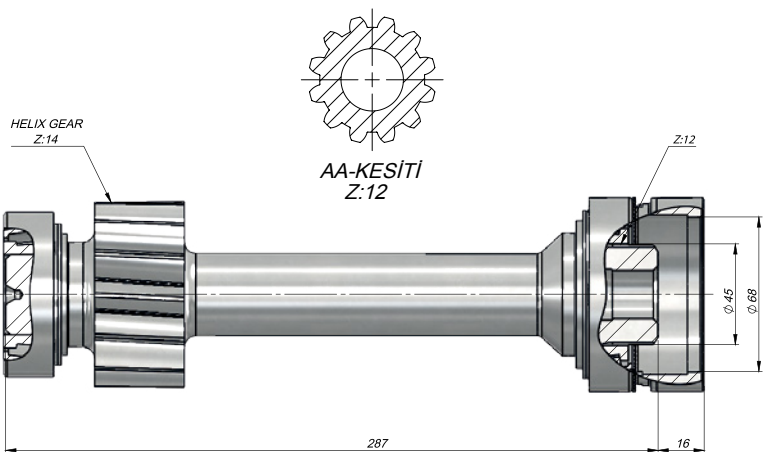

TEKNİK VERİLER | TECHNICAL DATA

Kod Code	Şanzuman Modeli Gear Box Model	L
CS16S130195	ZF-16 S 130	195
CS16S130200	ZF-16 S 130	200
CS16S130213	ZF-16 S 160.....221	213,5
CS16S130217	ZF-16 S 130	217
CS16S150238	ZF-16 S 150	238
CS16S220257	ZF-16 S 220	257
CS16S160288	ZF-16 S 160 A	288

Kod Code	Şanzuman Modeli Gear Box Model	L
CS16S151200	ZF-16 S 151	200
CS16S151213	ZF-16 S 151	213
CS16S151215	ZF-16 S 151	215
CS16S151226	ZF-16 S 151	226
CS16S220249	ZF-16 AS 2200	249
CS16S151253	ZF-16 S 151....221	253
CS16S180272	ZF-16 AS 1800-2200	272,5
CS16S251288	ZF-16 S 251	288,5

Kod Code	Şanzuman Modeli Gear Box Model	L	Z
CS09S91428713	ZF-9 S 109 / 12.92-1.0	287	14
CS09S914287133	ZF-16 S 109/13.30-1.0		
CS09S91428712	ZF-9 S 109/12.91-1.0		
CS09S914287131	ZF-16 S 109/13.31-1.0		
CS09S91728710	ZF-9 S 109/10.25-0.74	287	17
CS09S91728711	ZF-16 S 109/11.86-0.85		
CS09S917287135	ZF-16 S 109/13.53-0.86		
CS09S91624713	ZF-9 S 75/13.16-1.0	247,5	16