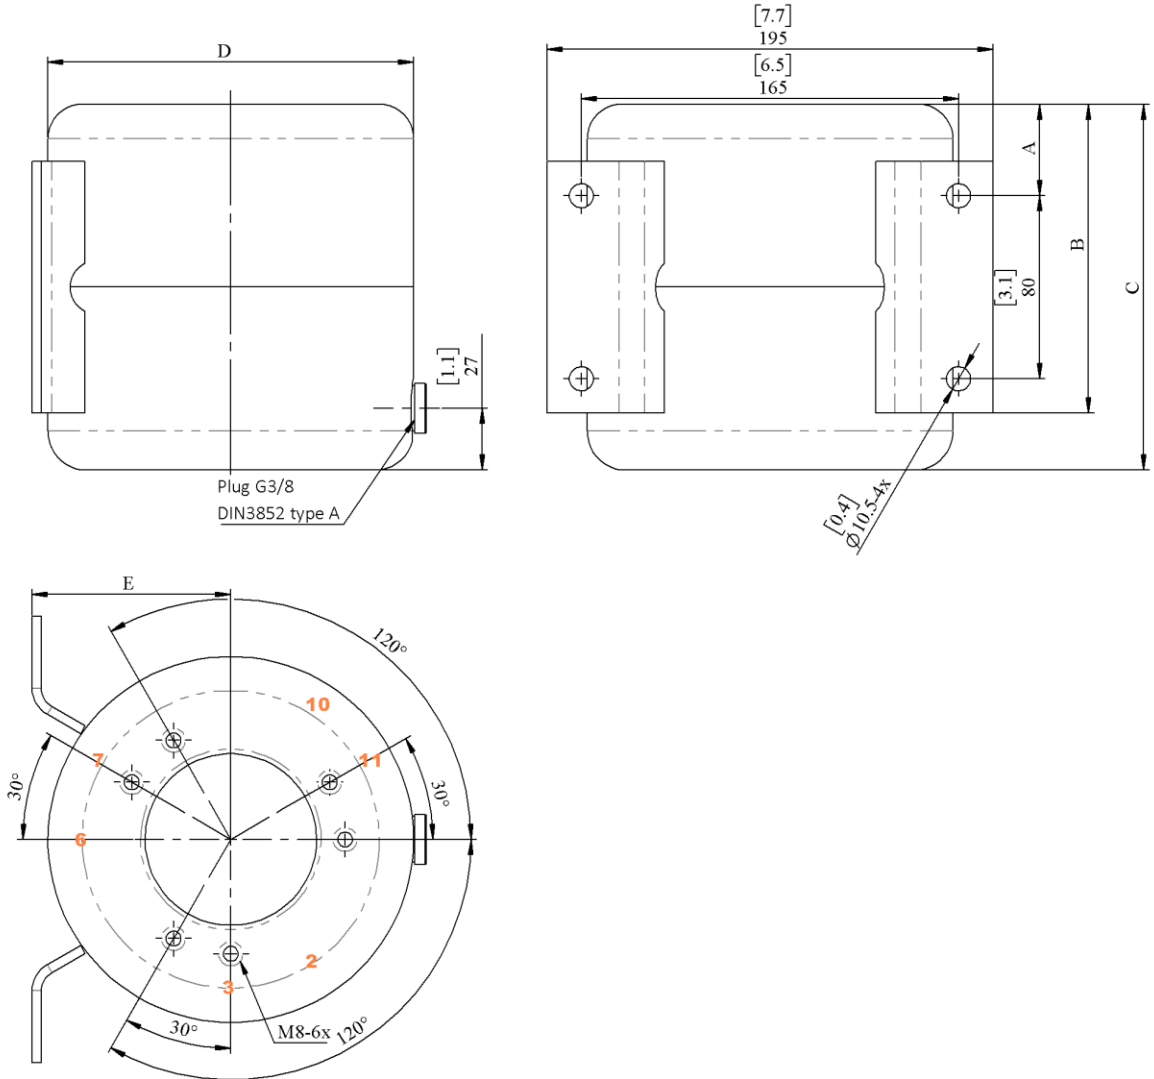

Dimensional data:

Each tank is painted in RAL9005 and includes the corresponding suction tube and filter

Type	mm* in*										mass	
	A		B		C		D		E		kg	lbs*
R2G	30	1.2	125	4.9	130	5.1	160	6.3	87	3.4	1.9	4.2
R3G	40	1.2	135	4.9	160	5.1	160	6.3	87	3.4	2.1	4.6
R5G	53	2	148	5.8	214	8.4	185	7.3	101	4.0	3.0	6.6
R7G	53	2	148	5.8	240	9.4	205	8.1	113	4.4	3.7	8.2

Dimensional data:

Each tank is painted in RAL9005 and includes the corresponding suction tube and filter