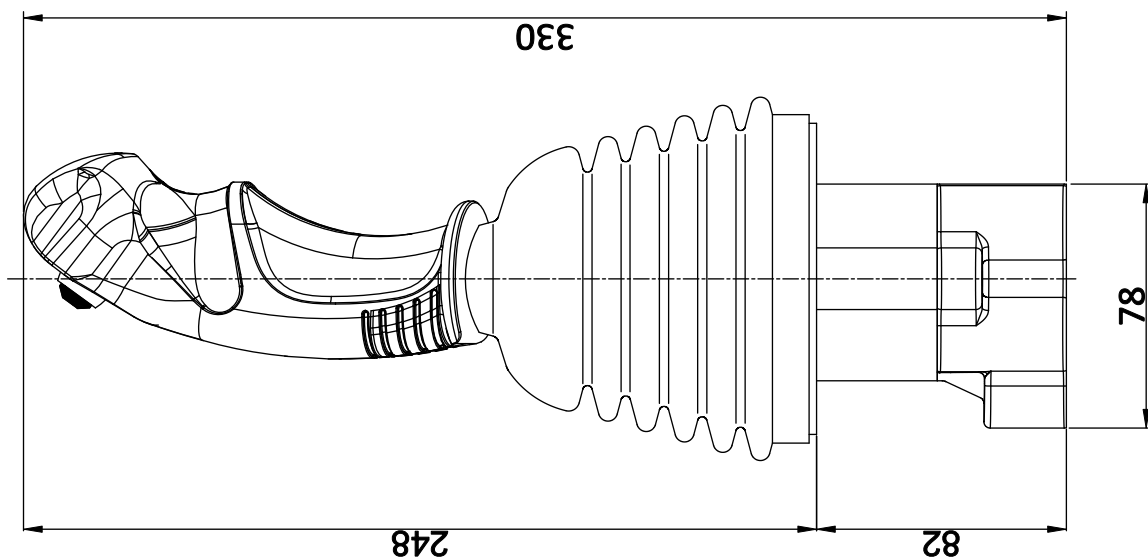

JS / JSSC / JP

GMS

hydraulic

JS100: 1 Axis Cable Control Joystick

JS200: 2 Axis Cable Control Joystick

JSSC100: 1 Axis Hydraulic Pilot Valve

JSSC400: 2 Axis Hydraulic Pilot Valve

JP100: 1 Axis Pneumatic Pilot Valve

*metering curve (port 1)
return spring (YBM Y0048)*

*metering curve (port 2,3,4)
return spring (YBM Y0048)*