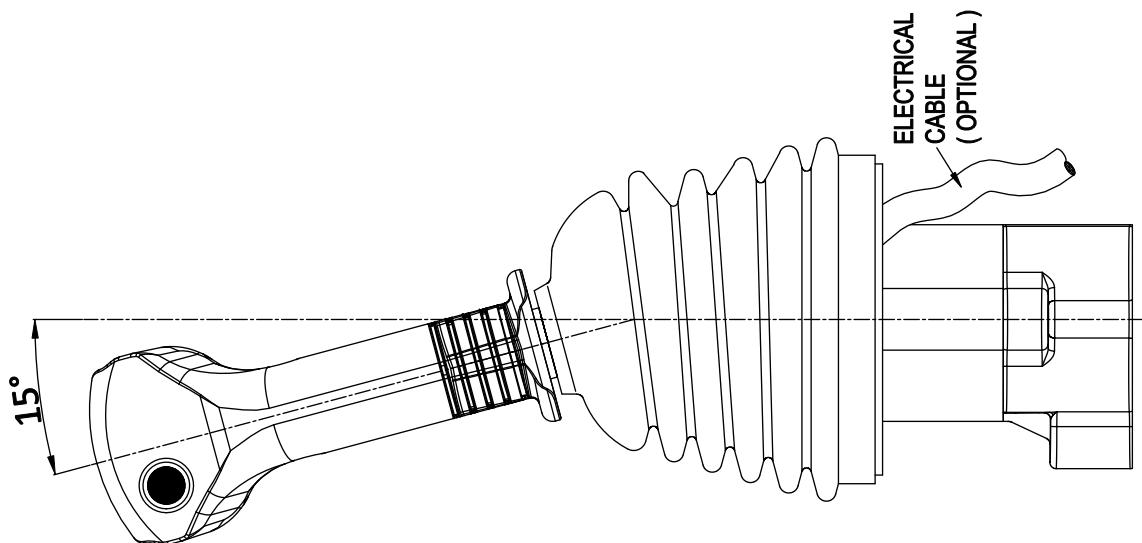

JS / JSSC / JP

GMS

hydraulic

JS100: 1 Axis Cable Control Joystick

JS200: 2 Axis Cable Control Joystick

JSSC100: 1 Axis Hydraulic Pilot Valve

JSSC400: 2 Axis Hydraulic Pilot Valve

JP100: 1 Axis Pneumatic Pilot Valve

*metering curve (port 1)
return spring (YBM Y0048)*

*metering curve (port 2,3,4)
return spring (YBM Y0048)*