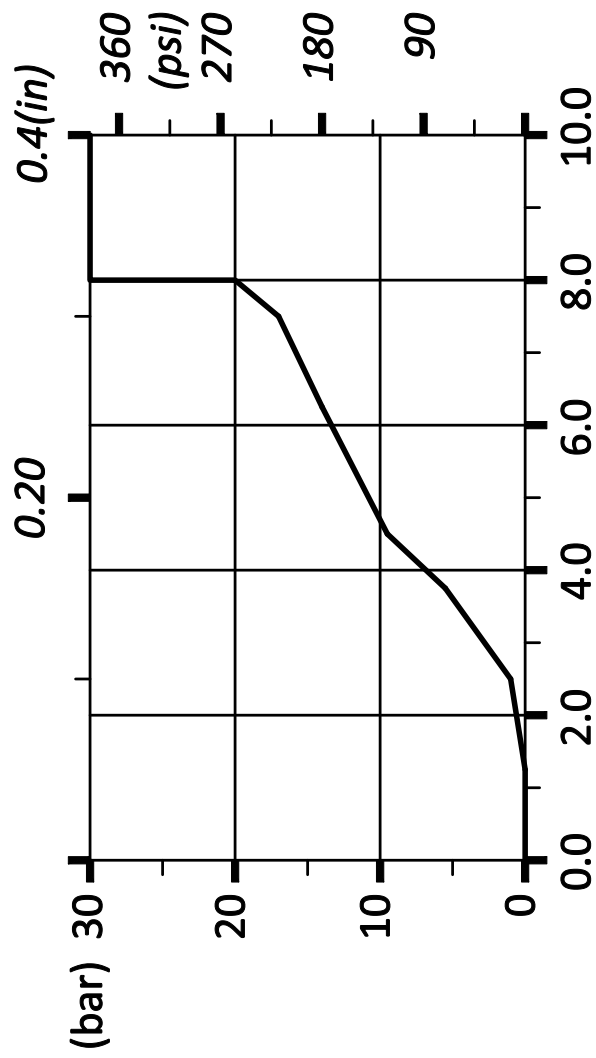

JS / JSSC / JP

GMS

hydraulic

JS100: 1 Axis Cable Control Joystick

JS200: 2 Axis Cable Control Joystick

JSSC100: 1 Axis Hydraulic Pilot Valve

JSSC400: 2 Axis Hydraulic Pilot Valve

JP100: 1 Axis Pneumatic Pilot Valve

*metering curve (port 1)
return spring (YBM Y0048)*

*metering curve (port 2,3,4)
return spring (YBM Y0048)*