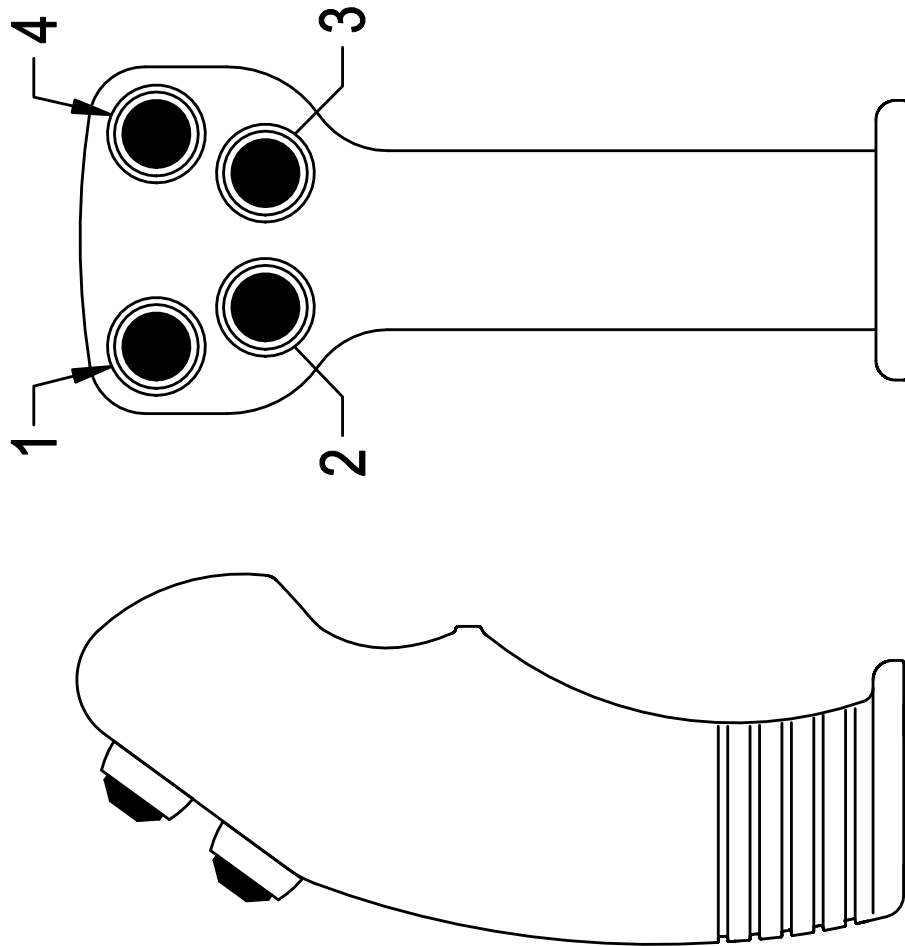

JS / JSSC / JP

GMS

hydraulic

JS100: 1 Axis Cable Control Joystick

JS200: 2 Axis Cable Control Joystick

JSSC100: 1 Axis Hydraulic Pilot Valve

JSSC400: 2 Axis Hydraulic Pilot Valve

JP100: 1 Axis Pneumatic Pilot Valve

*metering curve (port 1)
return spring (YBM Y0048)*

*metering curve (port 2,3,4)
return spring (YBM Y0048)*