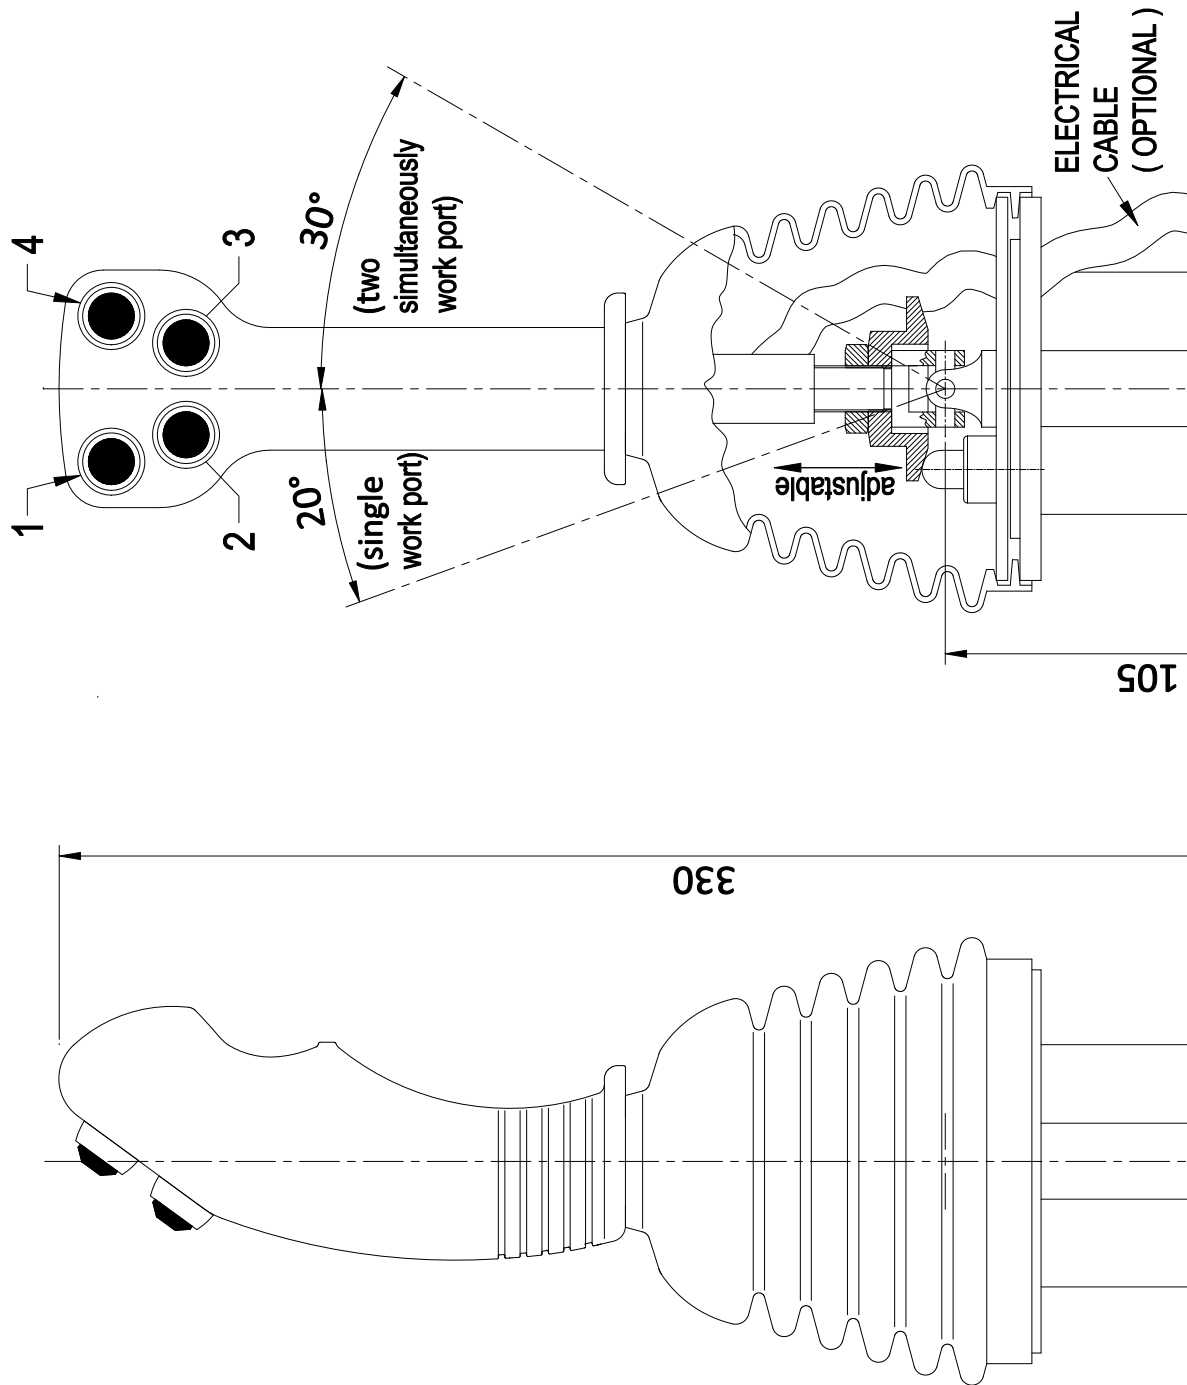

JS / JSSC / JP

GMS

hydraulic

JS100: 1 Axis Cable Control Joystick

JS200: 2 Axis Cable Control Joystick

JSSC100: 1 Axis Hydraulic Pilot Valve

JSSC400: 2 Axis Hydraulic Pilot Valve

JP100: 1 Axis Pneumatic Pilot Valve

*metering curve (port 1)
return spring (YBM Y0048)*

*metering curve (port 2,3,4)
return spring (YBM Y0048)*