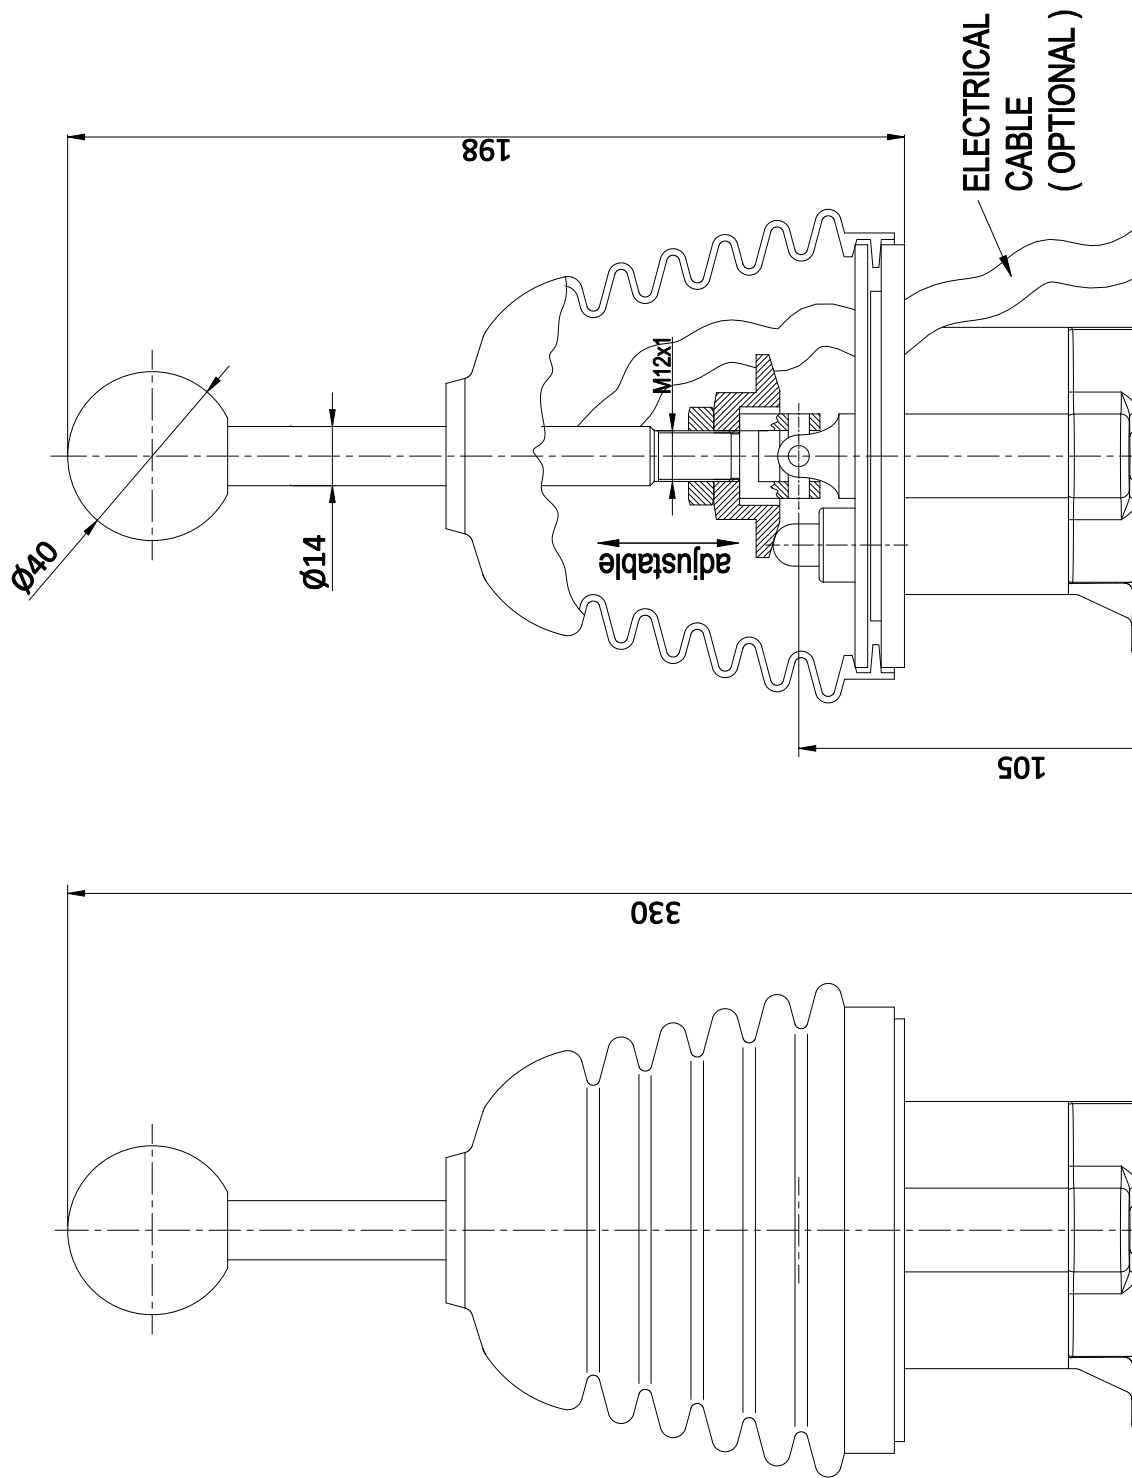

JS / JSSC / JP

GMS

hydraulic

JS100: 1 Axis Cable Control Joystick

JS200: 2 Axis Cable Control Joystick

JSSC100: 1 Axis Hydraulic Pilot Valve

JSSC400: 2 Axis Hydraulic Pilot Valve

JP100: 1 Axis Pneumatic Pilot Valve

*metering curve (port 1)
return spring (YBM Y0048)*

*metering curve (port 2,3,4)
return spring (YBM Y0048)*