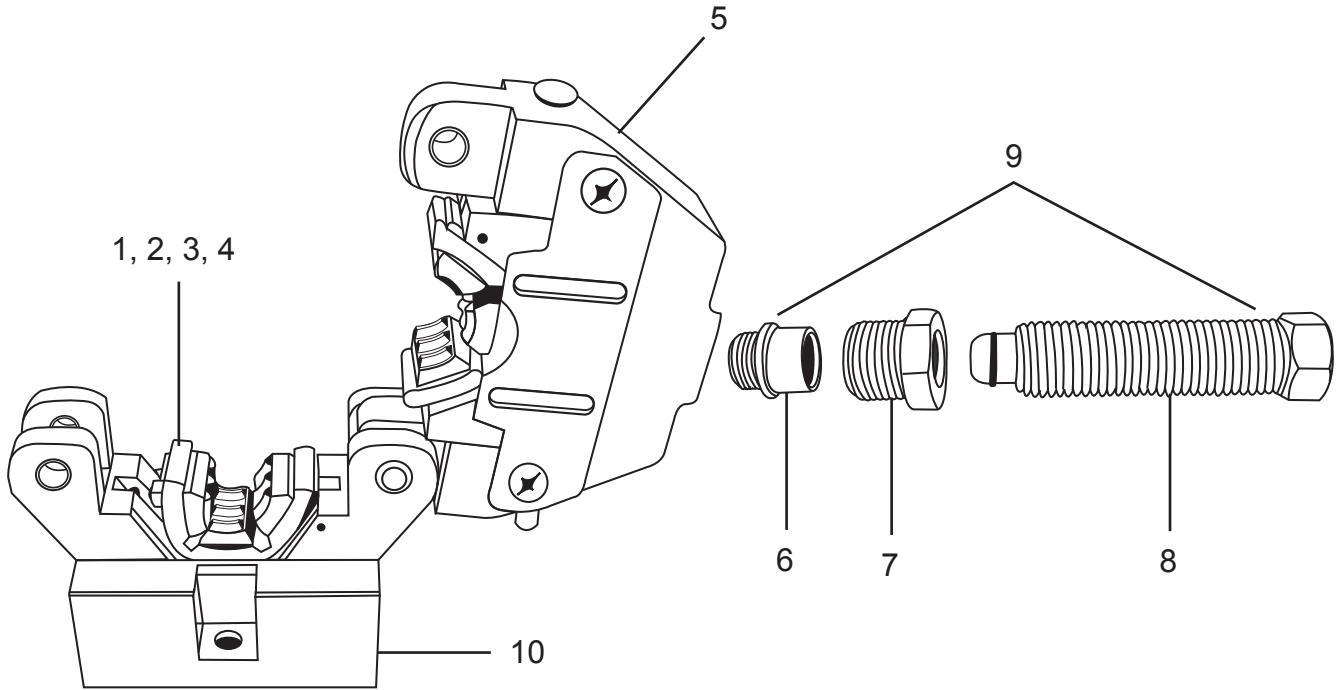

**Mastercool<sup>®</sup> Inc.**  
*"World Class Quality"*

**A/C HOSE CRIMPER**

**REPAIRABLE PARTS BREAKDOWN  
 (71550)**

REF. #	DESCRIPTION	PART #
1.	#6 Standard and #8 Reduced Barrier Dye Set	71500-6
2.	#8 Dye Set	71500-8
3.	#10 Dye Set	71500-10
4.	#12 Dye Set	71500-12
5.	Yoke Assembly	71550-001
6.	Tip Adapter for Hex Screw	71550-005
7.	Threaded Bushing for 71550	71550-002A
8.	Hex Screw for Threaded Bushing	71550-002B
9.	Arbor Assembly	71550-002
10.	Holding Fixture	71550-003
11.	Plastic Box	71550-PB