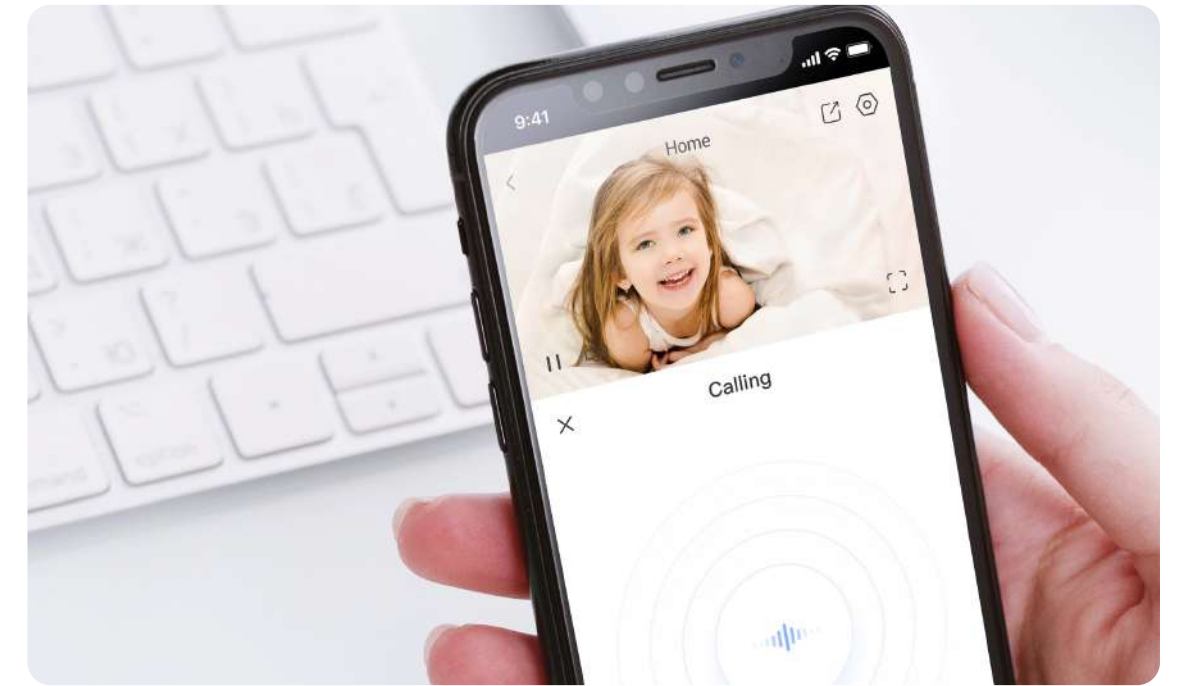

## Get the notifications that matter

A lot of activities go on inside your home. Don't want to get alerted repeatedly when your curtains flutter in the wind? The H6c 2K+ is smart enough to identify human activities in particular. You can choose to get alerted only when somebody is detected on camera.

## Smart tracking keeps you well-informed

Upon motion detection, the H6c 2K+ automatically locks on the subject and rotates to track the activity. When your dog chases its toy across the room, the camera will capture that movement, so virtually nothing is out of sight.

## See and talk, from anywhere

When you're at work or on a trip, it's still easy to get in touch with your family. Just use your phone to talk and respond to your loved ones, as if you were by their side.