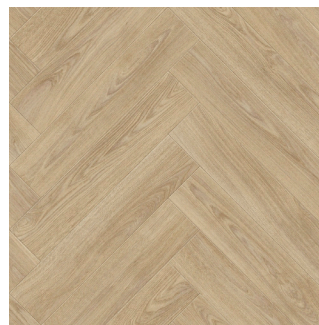

PURE OAK 960M ⇨
Finish: Matt PU + Normal wood embossing
Plank size: 16,6 x 100 cm
Repeat: 100 x 100 cm
Available widths: 2 / 3 / 4 m

PURE OAK 010L ⇨
Finish: Matt PU + Normal wood embossing
Plank size: 16,6 x 100 cm
Repeat: 100 x 100 cm
Available widths: 2 / 3 / 4 m

VALLEY OAK 639M ⇨
Finish: Matt PU + Normal wood embossing
Plank size: 20 x 150 cm
Repeat: 100 x 150 cm
Available widths: 2 / 3 / 4 m

CRACKED OAK 901M ⇨
Finish: Matt PU + Normal wood embossing
Plank size: 20 x 150 cm
Repeat: 100 x 150 cm
Available widths: 2 / 3 / 4 m