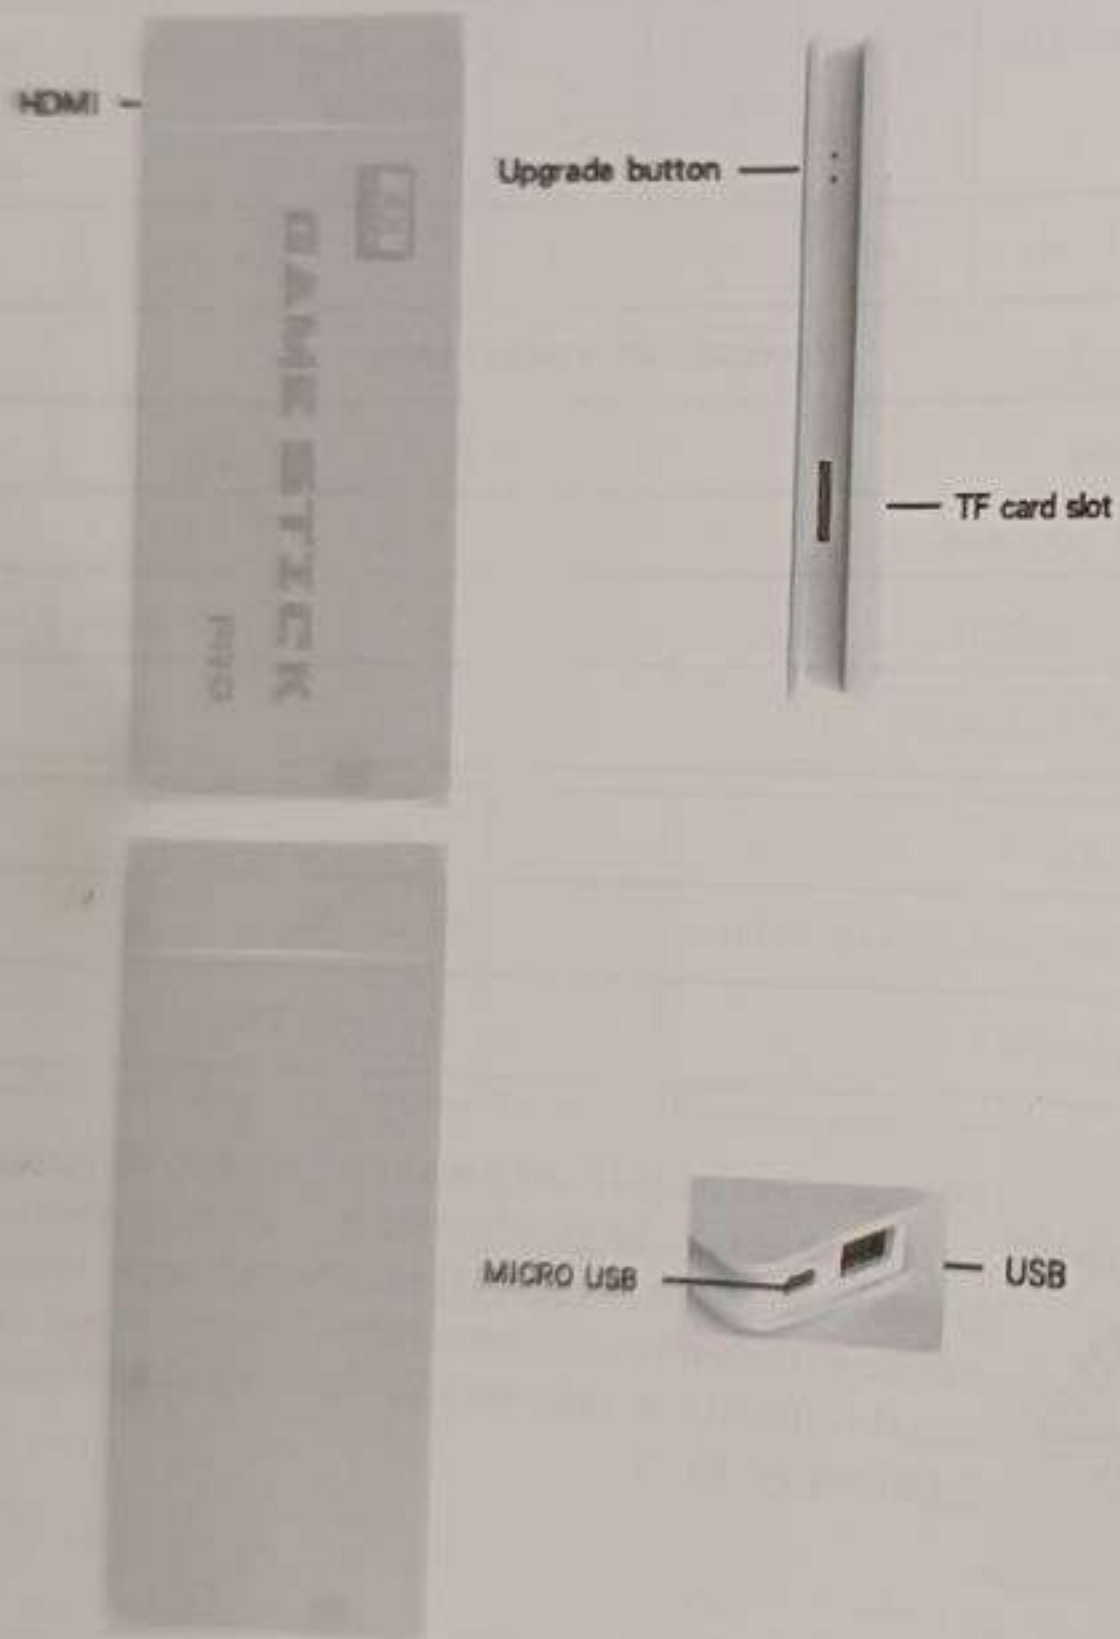

Instruction manual

1. Appearance view

2. Hardware description:

1. HDMI: HD output
2. Mic power support: 5V / 2a, 5V / 1a, 5V / 0.5A
3. Handle interface: wired handle, wireless handle, one second-hand handle; USB2.0 Interface
4. Indicator light: blue indicator light is on when