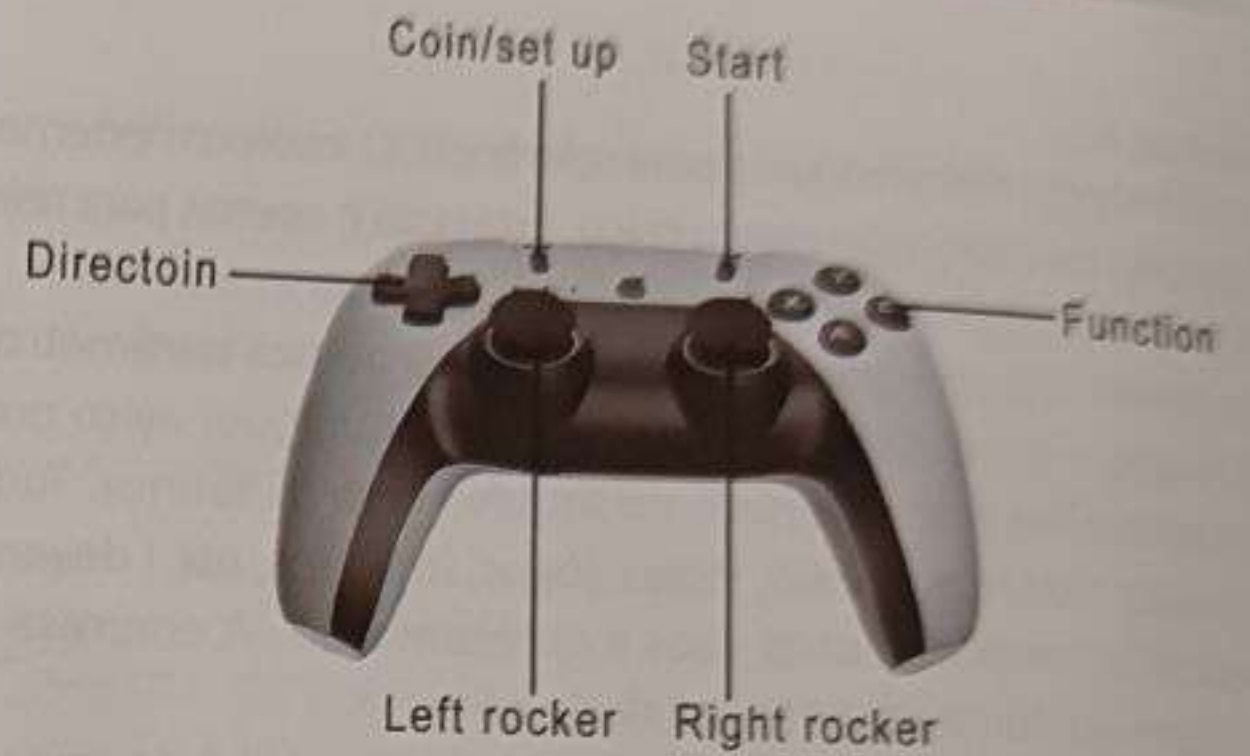

Instruction manual

1. Appearance view

2. Hardware description:

1. HDMI: HD output
2. Mic power support: 5V / 2a, 5V / 1a, 5V / 0.5A
3. Handle interface: wired handle, wireless handle, one second-hand handle; USB2.0 Interface
4. Indicator light: blue indicator light is on when