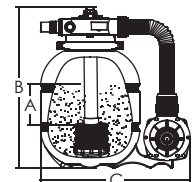

FSP390-4W

FSP300-4W

Remarks: Flow curve information based on 220V/50Hz motor.

Technical Information

Code	Model No	Filter	Pump	Max Flow Rate	Sand(kg)
88030230	FSP300-4W	P300	ST013	501pm 3.00m³/h	19
88030201	FSP300-4W	P300	ST020	581pm 3.50m³/h	19
88030202	FSP300-4W	P300	ST033	671pm 4.02m³/h	19
88033718	FSP390-4W	P390	SD075	1331pm 8.00m³/h	35

Product Dimension

Model No	A mm	B mm	C mm	D mm	Filter & Pump In/Out Connections	Adaptor
FSP300-4W	145	540	485	330	1.5inch 50mm	1inch 32&38mm
FSP300-4W	145	540	485	330	1.5inch 50mm	1inch 32&38mm
FSP300-4W	145	540	485	330	1.5inch 50mm	1inch 32&38mm
FSP390-4W	235	724	760	527	1.5inch 50mm	1inch 32&38mm

Highlight Features:

- Suggested Installation: Domestic swimming pool
- Easy installation with pre-installed plumbing system and base
- Simple operation with 4-way multiport valve
- Filter structure with UV resistance material
- Max operating pressure 28psi / 2.0 bar
- Max temperature of 40°C (104 °F)
- Suggested size of media : 0.5-0.8mm