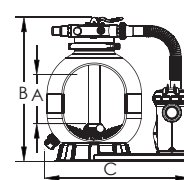

FSP390-4W

FSP300-4W

Remarks: Flow curve information based on 220V/50Hz motor.

Technical Information

Code	Model No	Filter	Pump	Max Flow Rate	Sand(kg)
88030230	FSP300-4W	P300	ST013	501pm 3.00m³/h	19
88030201	FSP300-4W	P300	ST020	581pm 3.50m³/h	19
88030202	FSP300-4W	P300	ST033	671pm 4.02m³/h	19
88033718	FSP390-4W	P390	SD075	1331pm 8.00m³/h	35

Product Dimension

Model No	A mm	B mm	C mm	D mm	Filter & Pump In/Out Connections	Adaptor
FSP300-4W	145	540	485	330	1.5inch 50mm	1inch 32&38mm
FSP300-4W	145	540	485	330	1.5inch 50mm	1inch 32&38mm
FSP300-4W	145	540	485	330	1.5inch 50mm	1inch 32&38mm
FSP390-4W	235	724	760	527	1.5inch 50mm	1inch 32&38mm

Highlight Features:

- Suggested Installation: Domestic swimming pool
- Easy installation with pre-installed plumbing system and base
- Simple operation with 4-way multiport valve
- Filter structure with UV resistance material
- Max operating pressure 28psi / 2.0 bar
- Max temperature of 40°C (104 °F)
- Suggested size of media : 0.5-0.8mm