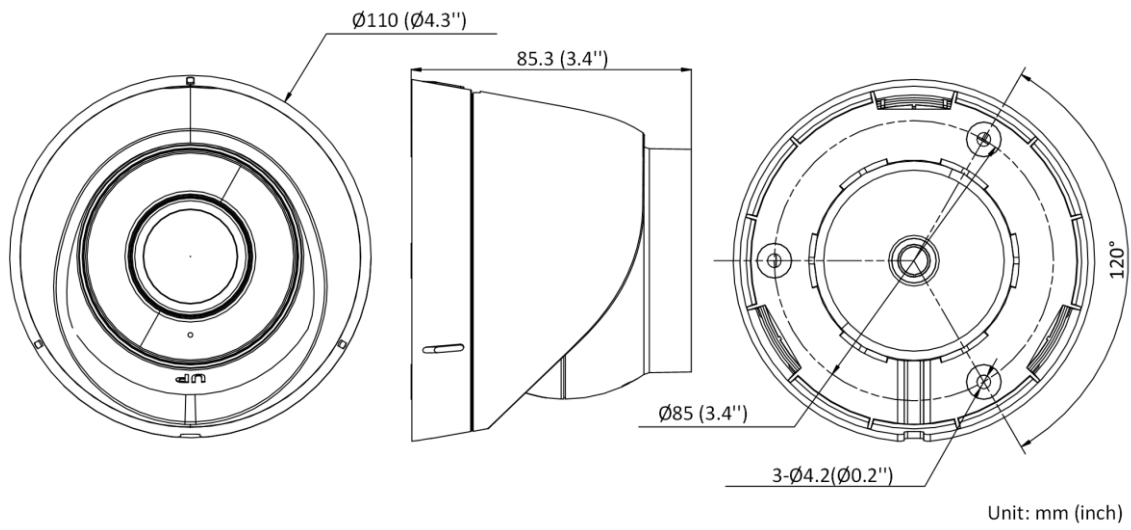

Interface	
Ethernet Interface	1 RJ45 10 M/100 M self-adaptive Ethernet port
Event	
Basic Event	Motion detection, video tampering alarm, exception
General	
Linkage Method	Upload to FTP, notify surveillance center, send email
Camera Material	Metal & Plastic
Camera Dimension	Ø110 mm × 85.3 mm (Ø4.3" × 3.4")
Package Dimension	150 mm × 150 mm × 141 mm (5.9" × 5.9" × 5.6")
Camera Weight	Approx. 320 g (0.7 lb.)
With Package Weight	Approx. 556 g (1.2 lb.)
Storage Conditions	-30 °C to 60 °C (-22 °F to 140 °F). Humidity: 95% or less (non-condensing)
Startup and Operating Conditions	-30 °C to 60 °C (-22 °F to 140 °F). Humidity: 95% or less (non-condensing)
Web Client Language	English, Ukrainian
General Function	Anti-flicker, heartbeat, mirror, password protection, privacy mask, watermark, IP address filter
Firmware Version	V5.5.120
Power Consumption and Current	12 VDC, 0.4 A, max. 5 W PoE: (802.3af, 36 V to 57 V), 0.2 A to 0.15 A, max. 6.5 W
Power Supply	12 VDC ± 25% PoE: 802.3af, Class 3
Power Interface	Ø5.5 mm coaxial power plug
Approval	
EMC	FCC SDoC (47 CFR Part 15, Subpart B); CE-EMC (EN 55032: 2015, EN 61000-3-2: 2014, EN 61000-3-3: 2013, EN 50130-4: 2011 +A1: 2014); RCM (AS/NZS CISPR 32: 2015); IC VoC (ICES-003: Issue 6, 2016); KC (KN 32: 2015, KN 35: 2015)
Safety	UL (UL 60950-1); CB (IEC 60950-1:2005 + Am 1:2009 + Am 2:2013, IEC 62368-1:2014); CE-LVD (EN 60950-1:2005 + Am 1:2009 + Am 2:2013, IEC 62368-1:2014); BIS (IS 13252(Part 1):2010+A1:2013+A2:2015)
Environment	CE-RoHS (2011/65/EU); WEEE (2012/19/EU); Reach (Regulation (EC) No 1907/2006)
Protection	IP67 (IEC 60529-2013)

▪ Available Model

DS-2CD1321-I(2.8/4 mm)

▪ **Dimension**

▪ **Accessory**

▪ **Optional**

DS-1276ZJ-SUS Corner Mount	DS-1275ZJ-SUS Vertical Pole Mount	DS-1272ZJ-110-TRS Wall Mount	DS-1280ZJ-S Junction Box
			