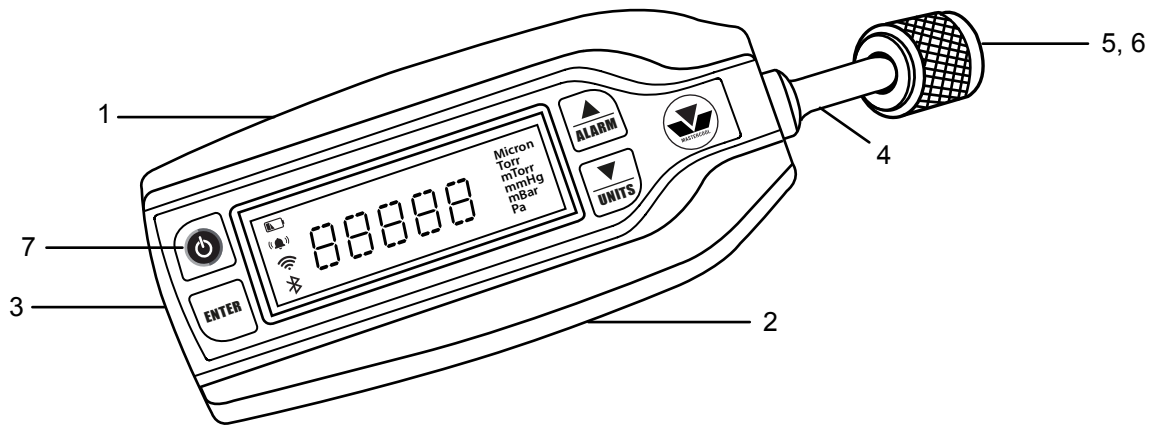

Mastercool[®] Inc.
"World Class Quality"

**DIGITAL VACUUM GAUGE
WITH BLUETOOTH[®]
WIRELESS TECHNOLOGY**

**REPAIRABLE PARTS BREAKDOWN
(98063-BT)**

REF. #	DESCRIPTION	PART #
1.	TOP SHELL	98063-001
2.	BOTTOM SHELL	98063-002
3.	PC BOARD	98063-PC
4.	VACUUM SENSOR COMPLETE	99923-003B-1
5.	GASKET FOR 1/4" FITTING	42010-R
6.	DEPRESSOR FOR 1/4" FITTING	42014
7.	KEYPAD	98063-KEYPAD