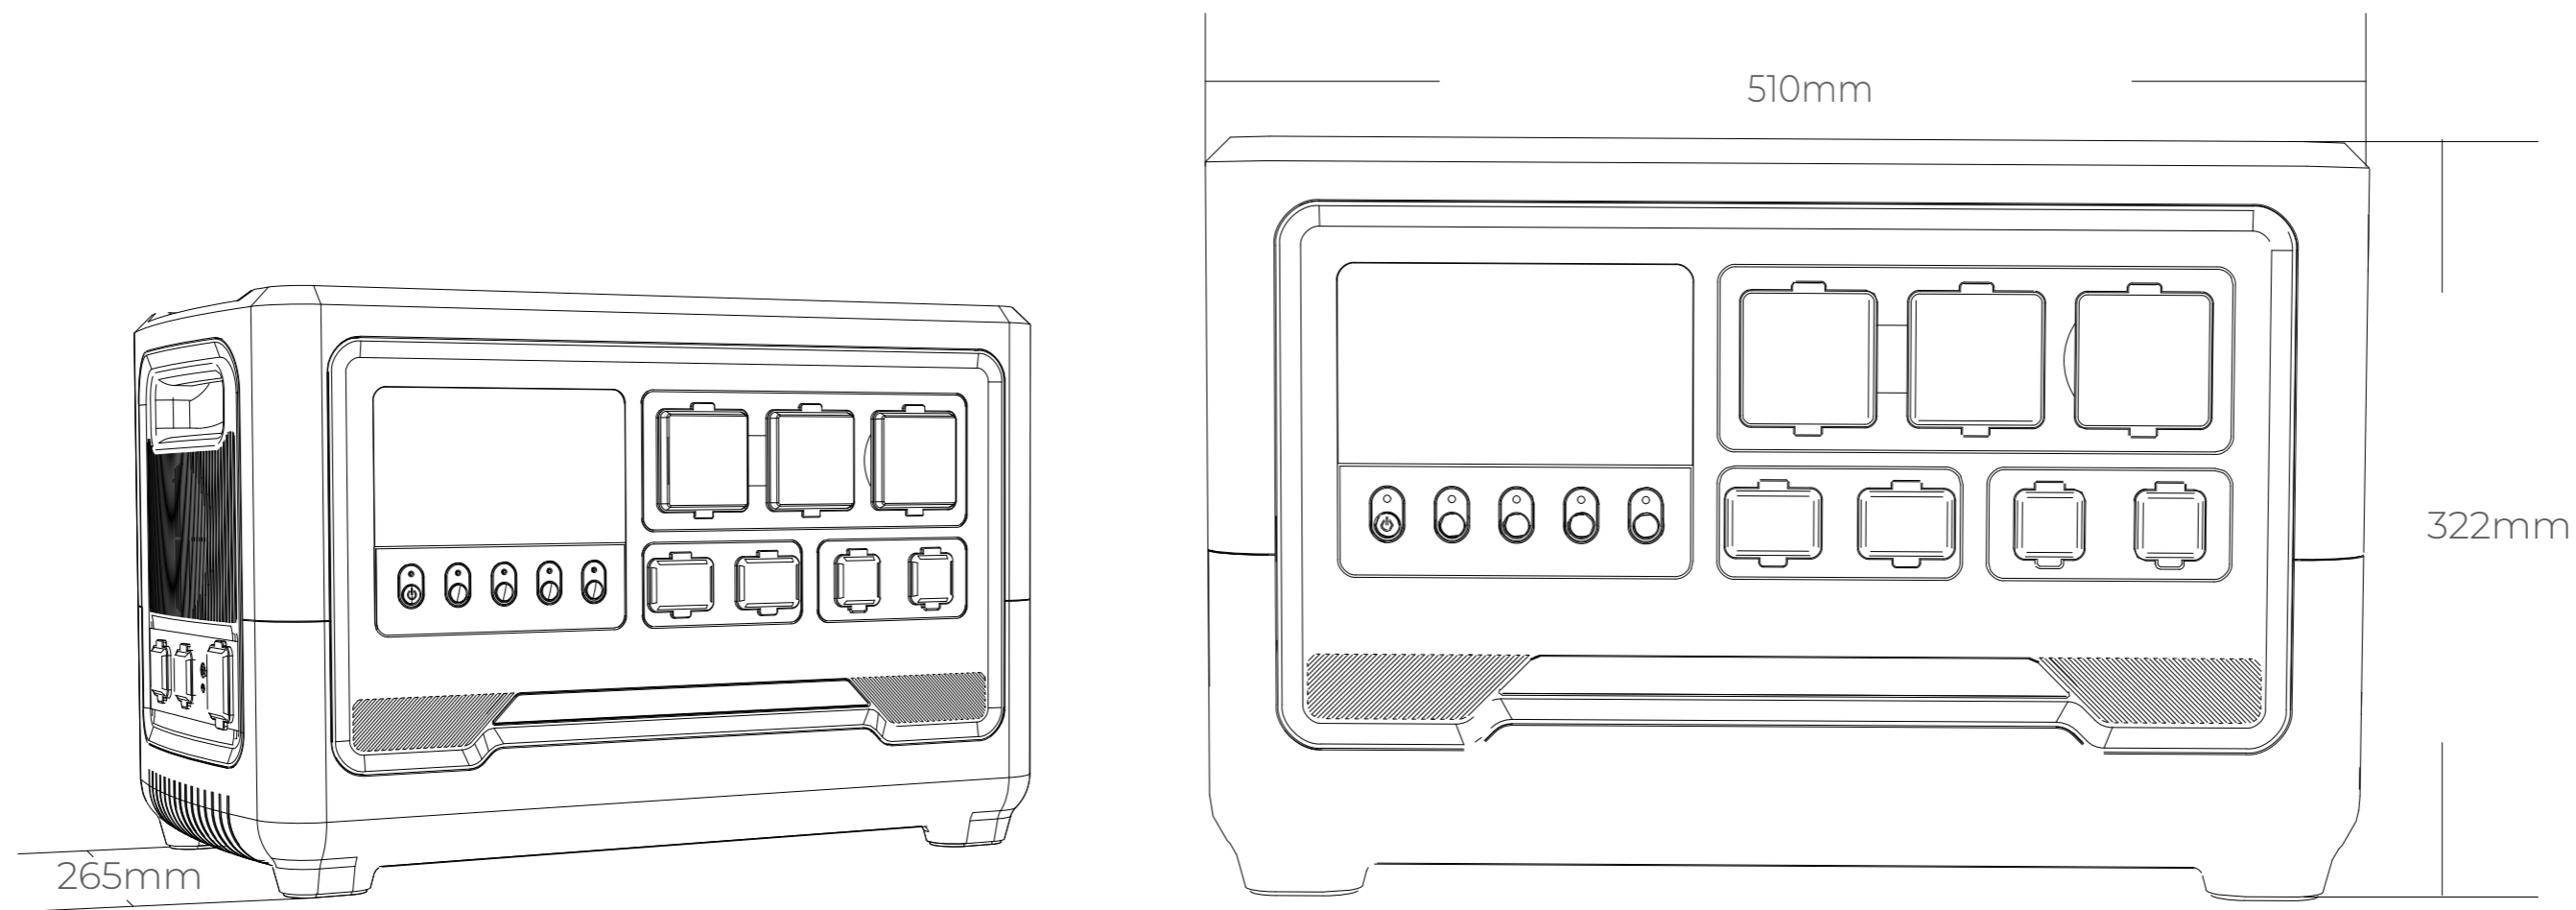

G24

AC Output: Rated power 2,400W
Peak power 4,800W

Capacity: 2048Wh (51.2V /40Ah)

Can be connected to 2-5 120V solar panels

Technical Specifications

AC Output Voltage Range:	100-120V~/60Hz or 220-240V~/50Hz
DC Output:	2 * USB-A QC3.0 2 * USB-C PD3.1 Max140W
XT60 Output:	12V / 30A
Car Charger Output:	12V / 30A
Wireless Charger Output:	Rated Power 15W
AC Input:	80-135V/Max 1000W or 180-264V /Max 1200W
Solar/MPPT input(XT60):	12-80V/20A Max 1200W
Weight:	Approx34.2 kg
Dimensions:	510×350×312mm(20×13.7×12.2in)
APP:	WiFi/ Bluetooth Connection Available

Exterior Dimensions

Support multi-country charging plugs

U.K

Universal

Chinese

Europe

Swiss

South Africa