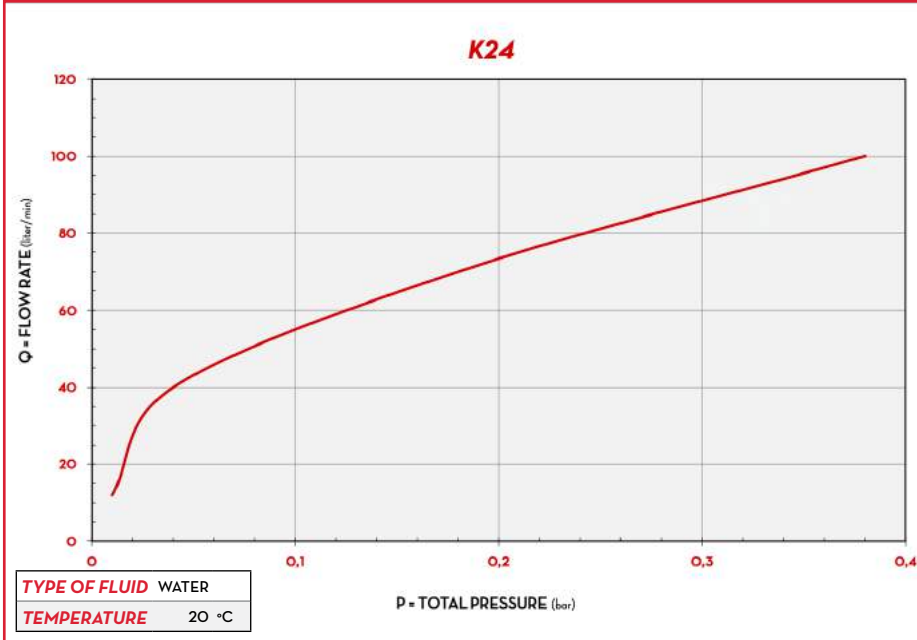

PERFORMANCE

± 1%

ACCURACY

10 BAR

PRESSURE

**UP TO
120 L/MIN**

FLOW RATE

K24 PULSE METER

KEROSENE

OIL

WATER

WINDSCREEN

CHARTS

IN THE BOX

- K24 METER
- STAINLESS STEEL SOCKET
- INSTRUCTION MANUAL

DETAILS

TURBINE

ROTABLE DISPLAY

DIMENSIONS

MATERIALS

- BODY: TECHNOPOLYMER
- TURBINE: TECHNOPOLYMER

TECHNICAL DATA

CODE	DESCRIPTION	FLUIDS TYPE	FLOW-RATE		PRESSURE		DISPLAY	PULSE OUT (P/L)	
			L/MIN	GPM	BAR	PSI		PULSE VERSION	DISPLAY VERSION
FOO40710A	K24 METER (1 SOCKET)		5 · 120	1,3-26,4	10	145	YES	-	-
FOO40721B	K24 PULSE-METER (1 SOCKET) (87,73 PULSE/L)		5 · 120	1,3-26,4	10	145	NO	88	-