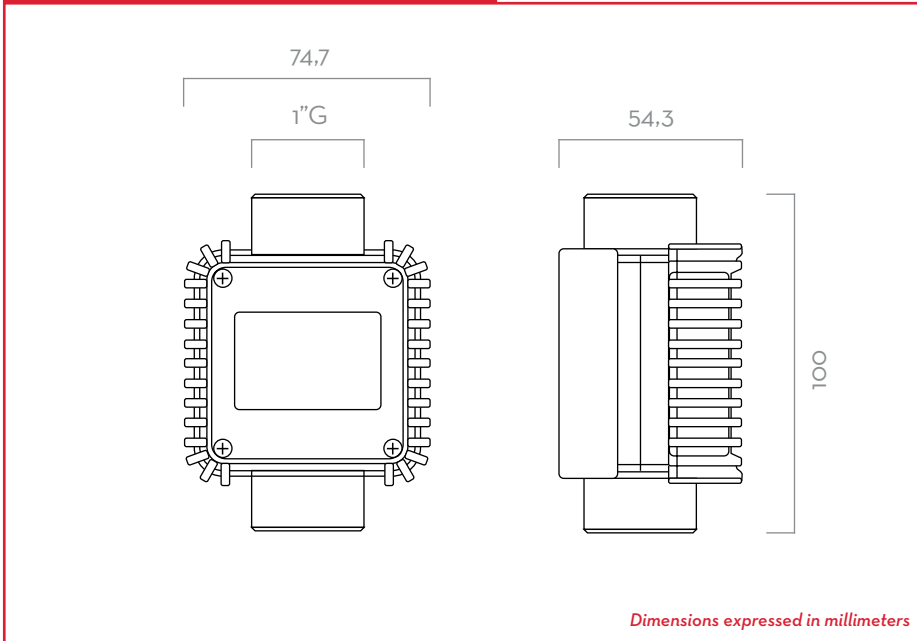

KEROSENE

OIL

WATER

WINDSCREEN

CHARTS

IN THE BOX

- K24 METER
- STAINLESS STEEL SOCKET
- INSTRUCTION MANUAL

DETAILS

TURBINE

ROTABLE DISPLAY

DIMENSIONS

MATERIALS

- BODY: TECHNOPOLYMER
- TURBINE: TECHNOPOLYMER

TECHNICAL DATA

CODE	DESCRIPTION	FLUIDS TYPE	FLOW-RATE		PRESSURE		DISPLAY	PULSE OUT (P/L)	
			L/MIN	GPM	BAR	PSI		PULSE VERSION	DISPLAY VERSION
FOO40710A	K24 METER (1 SOCKET)		5 · 120	1,3-26,4	10	145	YES	-	-
FOO40721B	K24 PULSE-METER (1 SOCKET) (87,73 PULSE/L)		5 · 120	1,3-26,4	10	145	NO	88	-