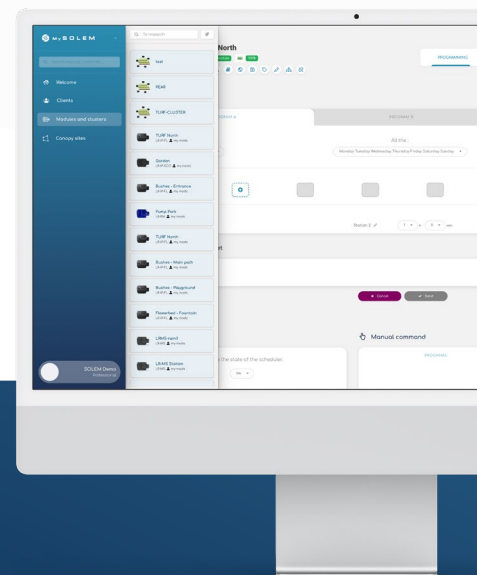

## Control your water consumption

The water meters equipped with a pulse contactor installed on the SMART-IS allows to indicate the volume of water (daily, weekly, monthly or yearly), to identify an abnormal flow and detect possible leaks.

## MAKE IT SIMPLE

Program your irrigation easily with MySOLEM app.  
Free & optimized for most devices.

Irrigation professionals can access up-to-date features on our free internet management platform at [MySOLEM.com](https://www.mysolem.com).