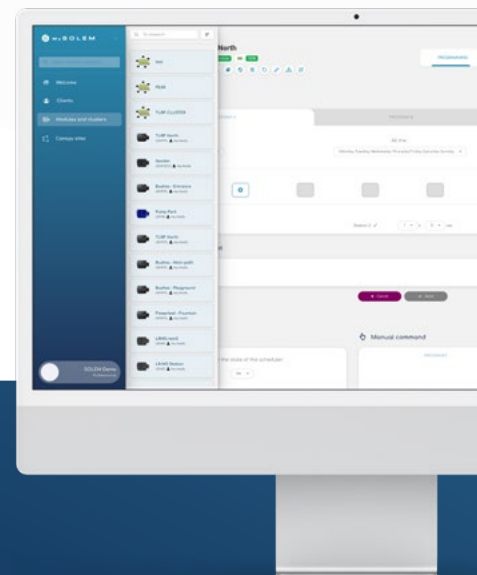

Perfect for your garden

Manual commands, duration, start times, cycle, rain delay, etc.

Quick install

Just plug your BL-NR and play!

Sprinkler / misting mode

In the MySOLEM app switch from one mode to another.

Easy maintenance

Low battery alert, permanent programming save.

MAKE IT SIMPLE

Program your irrigation easily with MySOLEM app.
Free & optimized for most devices.

Irrigation professionals can access up-to-date features on our free internet management platform at **MySOLEM.com**.