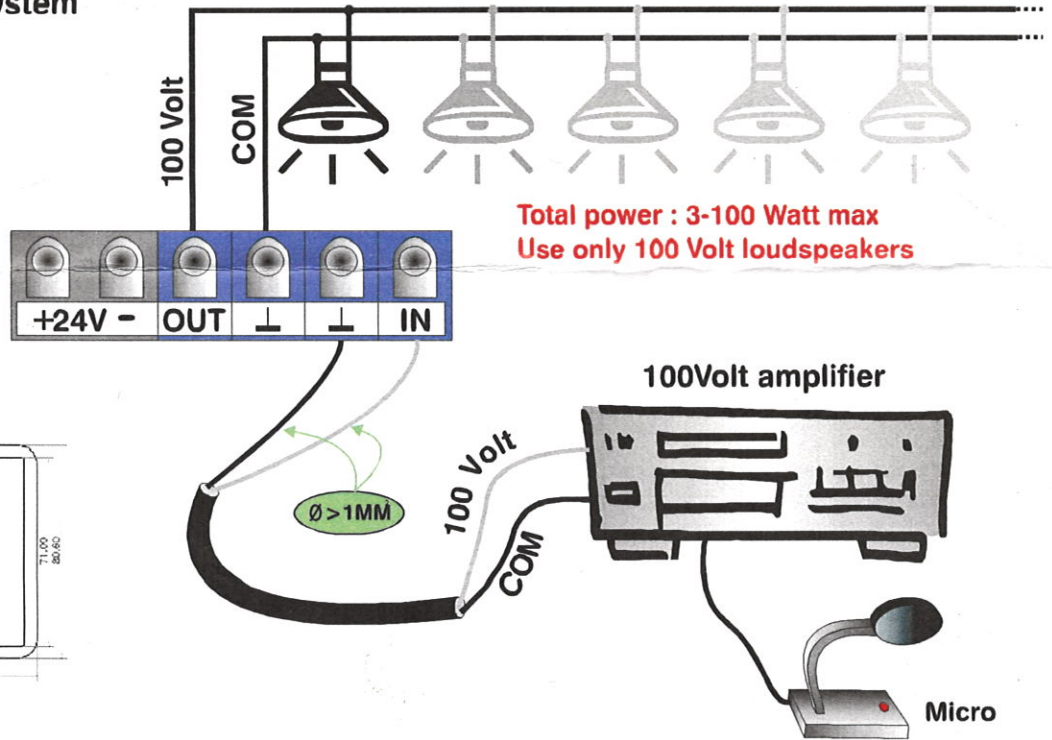

VOLUME CONTROLLER

E-VOL100

Connections for a 2-wire system

WITHOUT PRIORITY

For use in a 100Volt audio system

Dimensions

VOLUME CONTROLLER

E-VOL100

Connections for a 4-wire system

WITH PRIORITY

For use in a 100Volt audio system

E-VOL-100

APart[®]