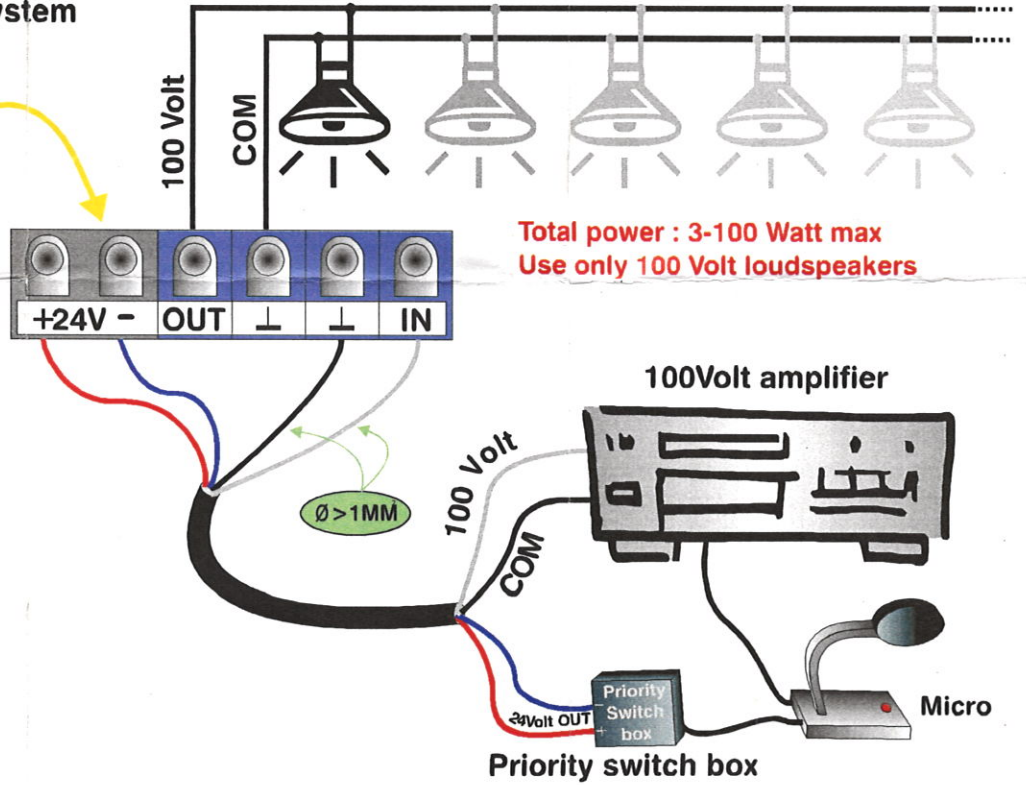

VOLUME CONTROLLER

E-VOL100

Connections for a 2-wire system

WITHOUT PRIORITY

For use in a 100Volt audio system

Dimensions

VOLUME CONTROLLER

E-VOL100

Connections for a 4-wire system

WITH PRIORITY

For use in a 100Volt audio system

E-VOL-100

APart[®]