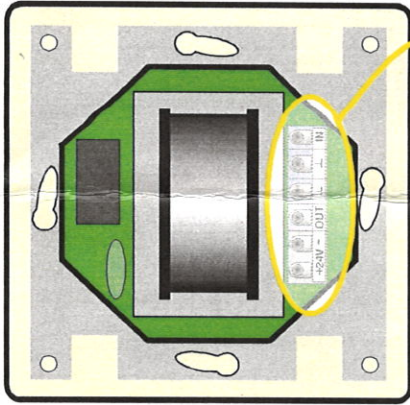

VOLUME CONTROLLER

E-VOL100

Connections for a 2-wire system

WITHOUT PRIORITY

For use in a 100Volt audio system

Dimensions

VOLUME CONTROLLER

E-VOL100

Connections for a 4-wire system

WITH PRIORITY

For use in a 100Volt audio system

E-VOL-100

APart[®]