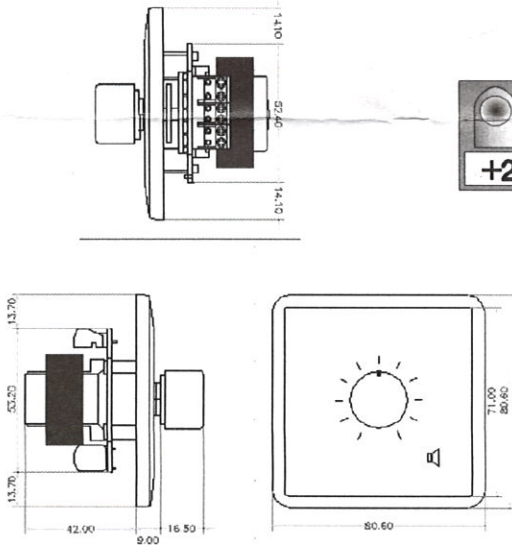

VOLUME CONTROLLER

E-VOL100

Connections for a 2-wire system

WITHOUT PRIORITY

For use in a 100Volt audio system

Dimensions

VOLUME CONTROLLER

E-VOL100

Connections for a 4-wire system

WITH PRIORITY

For use in a 100Volt audio system

E-VOL-100

APart[®]