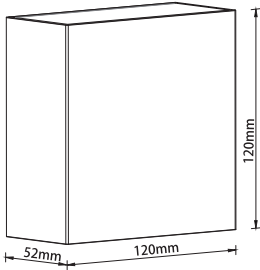

## Technical Drawing

## Technical Data

Voltage (V)	100-240V
Product Wattage (W)	4
Equivalence with incandescent lamp(W)	32
Colour Render Index (Ra)	>Ra70
Colour Temperature (K)	4200K
Materials	ABS
Protection Class	II
Dimmable	No
EEI	A to A++
Warm-up time up to 60 %of the full light output	Instant Full Light
Luminous Flux (lm)	250
Luminous Efficacy (lm/W)	63
Rated Life (hrs) ⌚	30.000
IP Rating	65
Power Factor	>0.5
Beam Angle	90°
Starting Time	<0.2s
Number of ON-OFF cycling	x15.000