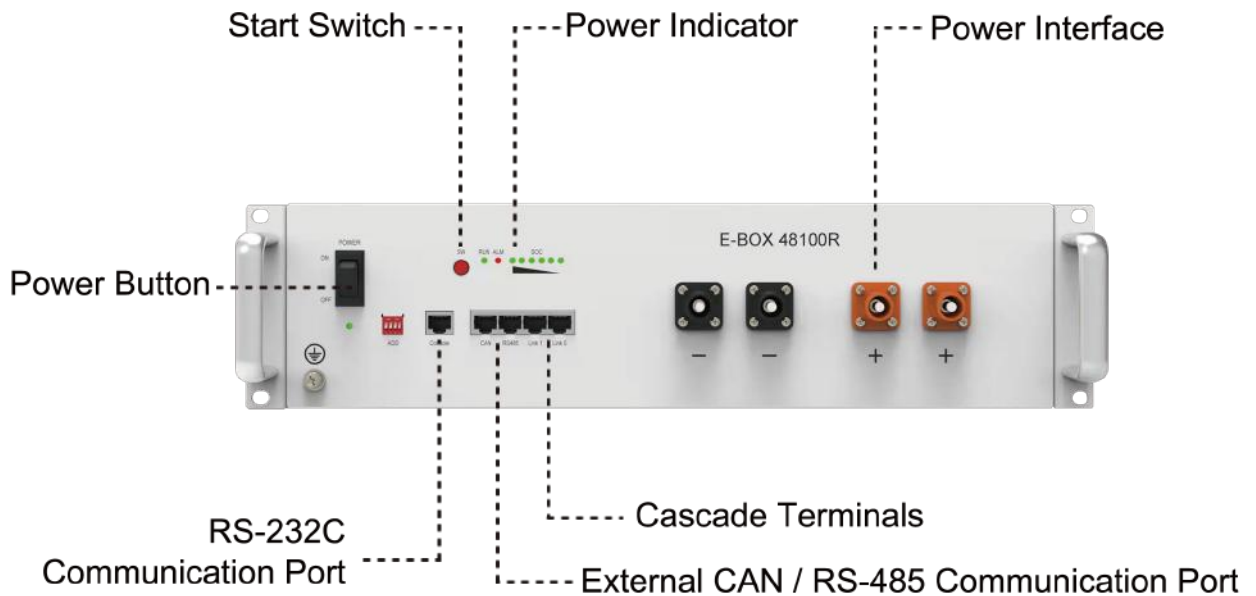

E-BOX-48100R

Introduction

E-BOX series, the new generation LFP battery for home energy storage system. It provides safe, well-designed and high-performance standard LFP battery pack for you. The battery pack is compact, easy to install, free of maintenance, and could be deployed to the building block of energy storage system by being assembled in parallel. It is widely applied in home applications, small commercial and industrial energy storage system as well as Telecom stations.

compatible with 16 mainstream inverters in the market

10 Years Warranty

UN38.3

Batteries

05-024528-11

E-BOX-4850

440mm * 420mm * 89mm (2U)
48V50Ah 2.4kWh

05-024527-11

E-BOX-48100R

L440mm* W620mm * H117mm (2.6U)
51.2V100Ah 5.12kWh

Operation Panel

Technical Specifications

Battery Model	E-BOX-48100R	E-BOX-4850
Chemistry	LFP	LFP
Nominal Voltage	51.2V	48V
Voltage Range	47.5V-57.6V	45V-54V
Nominal Capacity	100Ah	50Ah
Nominal Energy	5.12kWh	2.4kWh
Unit Dimension	L440mm* W620mm * H117mm (2.6U)	440mm* 420mm * 89mm (2U)
Unit Weight	51kg	25kg
Maximum Charge Current	100A	50A
Support Charge Current	50A	25A
Maximum Discharge	100A	50A
Support Discharge Rate	50A	25A
Round-Trip Efficiency	≥95%	≥95%
Communication Protocol	RS232, RS485, CAN	RS232, RS485, CAN
Cycle Life	≥6000cycles	≥6000cycles
Calendar Life	≥10years	≥10years
Operating Temperature	-10°C~50°C	-10°C~50°C
Connect style	Parallel	Parallel
Storage Temperature	Within 1month: -20~55°C, 1-3months: 0~35°C, 3-12months: 20~25°C	Within 1month: -20~55°C, 1-3months: 0~35°C, 3-12months: 20~25°C