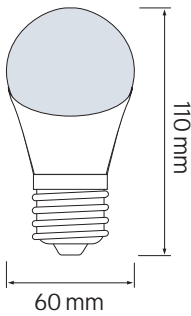

# LED COLOR BULB

 Product&Family Code: **001 017 0003**
**SPECTRA**

Technical Data	
Voltage (V)	220-240V
Product Wattage (W)	3
Equivalence with incandescent lamp	24
Colour Render Index (Ra)	>Ra80
Colour Temperature (K)	Yellow - Blue - Green - Red
Materials	Aluminium Die Casting Body PC
Protection Class	-
Dimmable	No
EEI	<b>A<sup>+</sup></b>
Warm-up time up to 60 %of the full light output	Instant Full Light
Luminous Flux (lm)	315 - 38 - 205 - 102
Luminous Efficacy (lm/W)	105 - 12 - 68 - 34
Rated Life (hrs) ⌚	20,000
IP Rating	-
Power Factor	>0.4
Beam Angle ☆	270°r
Starting Time	<0.5s
Number of ON-OFF cycling	x100,000

## Technical Drawing

## Photometric Diagram