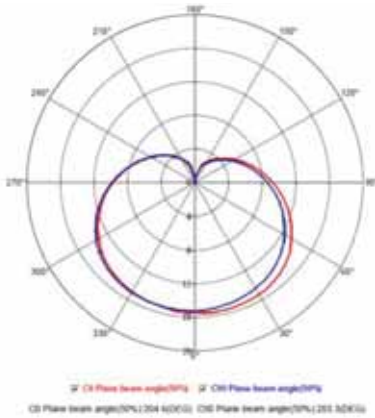

# LED COLOR BULB

 Product&Family Code: **001 017 0003**
**SPECTRA**

Technical Data	
Voltage (V)	220-240V
Product Wattage (W)	3
Equivalence with incandescent lamp	24
Colour Render Index (Ra)	>Ra80
Colour Temperature (K)	Yellow - Blue - Green - Red
Materials	Aluminium Die Casting Body PC
Protection Class	-
Dimmable	No
EEI	<b>A<sup>+</sup></b>
Warm-up time up to 60 %of the full light output	Instant Full Light
Luminous Flux (lm)	315 - 38 - 205 - 102
Luminous Efficacy (lm/W)	105 - 12 - 68 - 34
Rated Life (hrs) ⌚	20,000
IP Rating	-
Power Factor	>0.4
Beam Angle ☆	270°r
Starting Time	<0.5s
Number of ON-OFF cycling	x100,000

## Technical Drawing

## Photometric Diagram