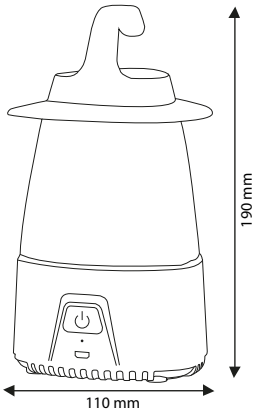

# RECHARGEABLE LED LANTERN

Product Code: 084 036 0025

**CRESPO**

**STRONG LIGHT DURATION TIME:**  
1.5 HOURS

**MEDIUM LIGHT DURATION TIME:**  
5 HOURS

**WEAK LIGHT DURATION TIME:**  
20 HOURS

**7000K-9000K**

**STRONG LIGHT 550 lm**

**MEDIUM LIGHT 195lm**

**WEAK LIGHT 40lm**

Technical Data	
Voltage	5V DC Micro USB
Battery type	3.7V 1.8Ah Rechargeable Sealed-Acid Battery
LED Type	25W, SMD LED Light
Duration Times	1.5 Hrs - 5 Hrs - 20 Hrs
Protection Class	III
Dimmable	3-Step dimming
EEI	A to A++
Warm-up time up to 60 %of the full light output	Instant Full Light
Luminous Flux (lm)	40-550lm
Rated Life (hrs) Ⓢ	30.000
IP Rating	20
Charging Time	4-6 Hours

## Technical Drawing