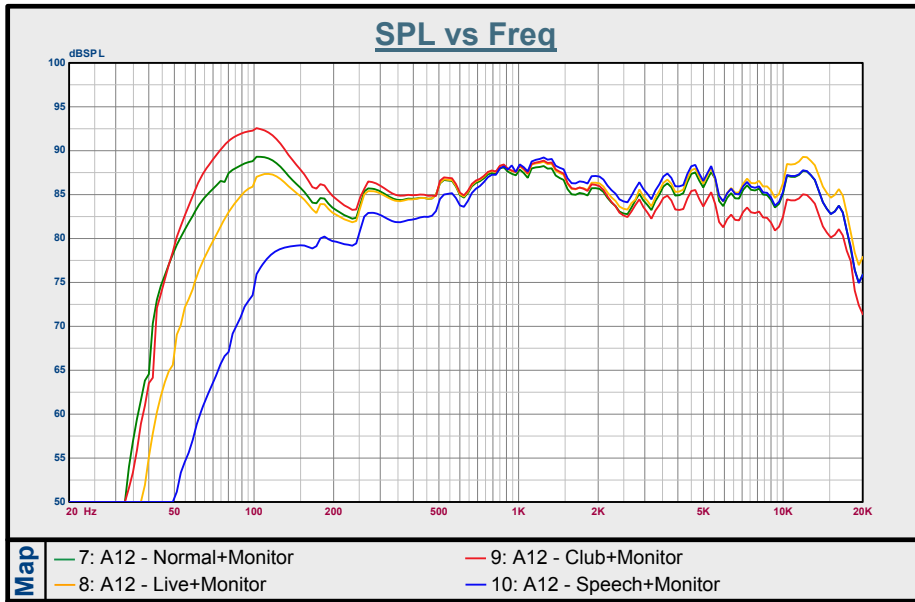

A12 - FREQUENCY CHARTS