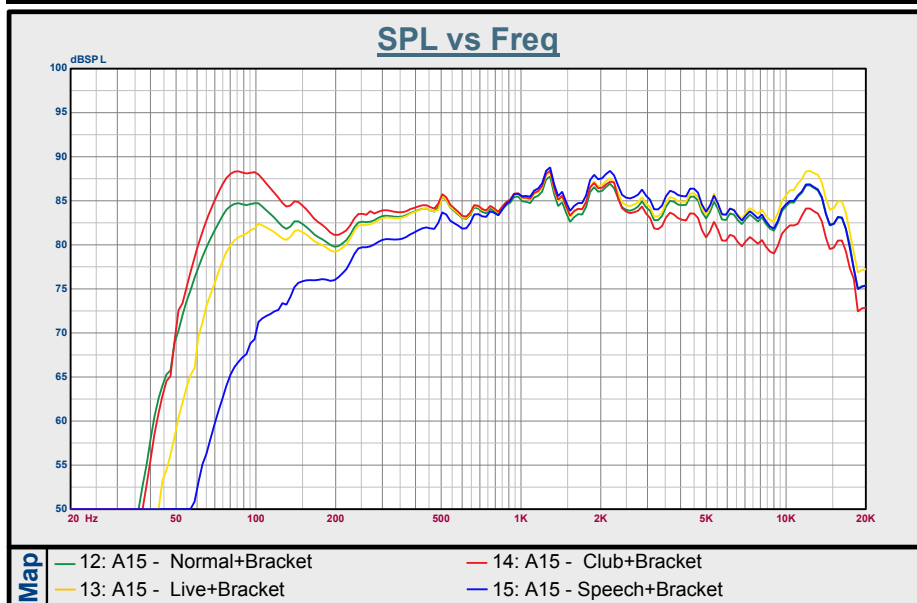

A15 - FREQUENCY CHARTS