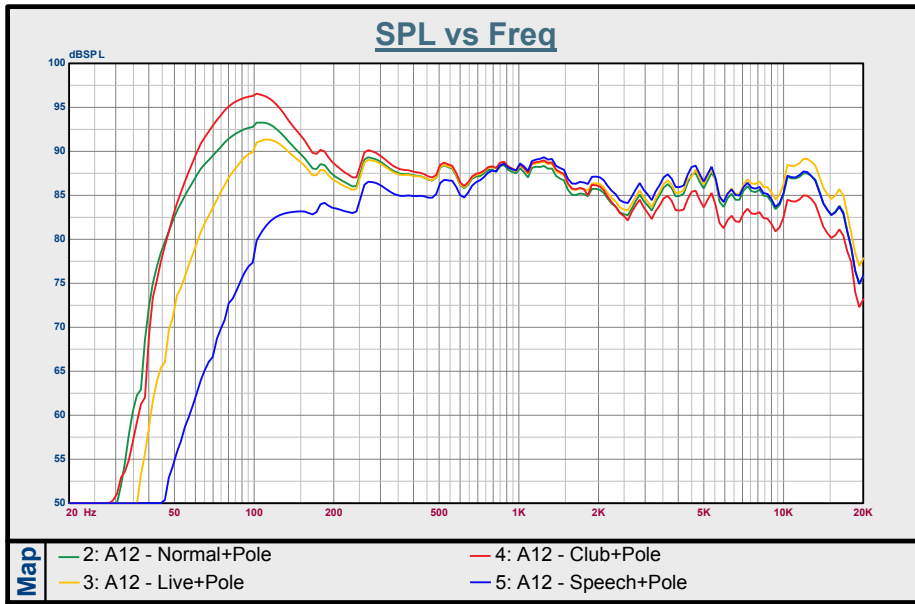

A12 - FREQUENCY CHARTS