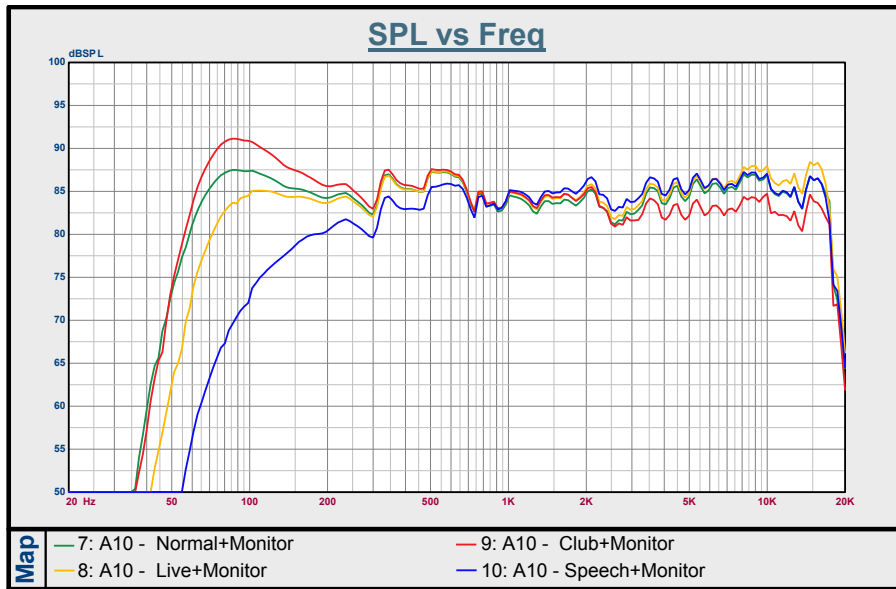

# AVANTE ACHROMIC SPEAKER FREQUENCY CHARTS

## A10 - FREQUENCY CHARTS