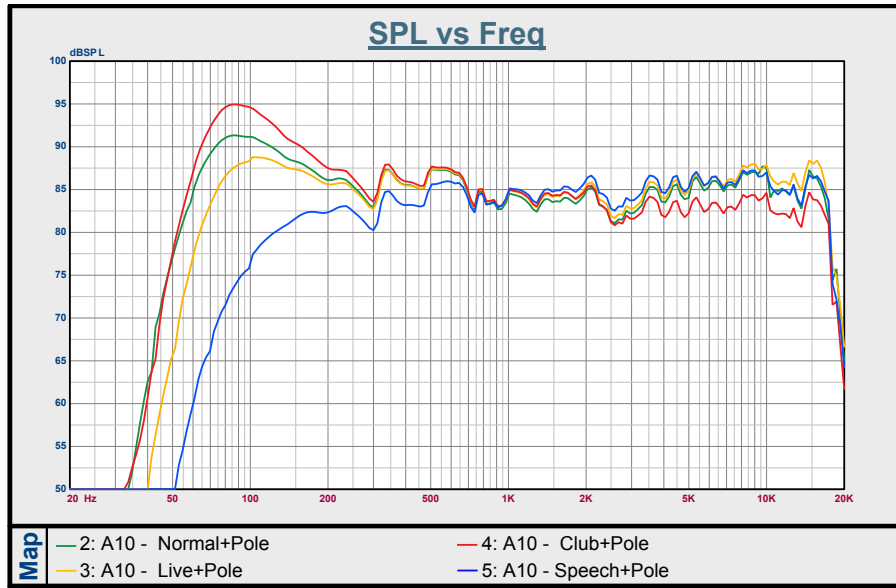

# AVANTE ACHROMIC SPEAKER FREQUENCY CHARTS

## A10 - FREQUENCY CHARTS