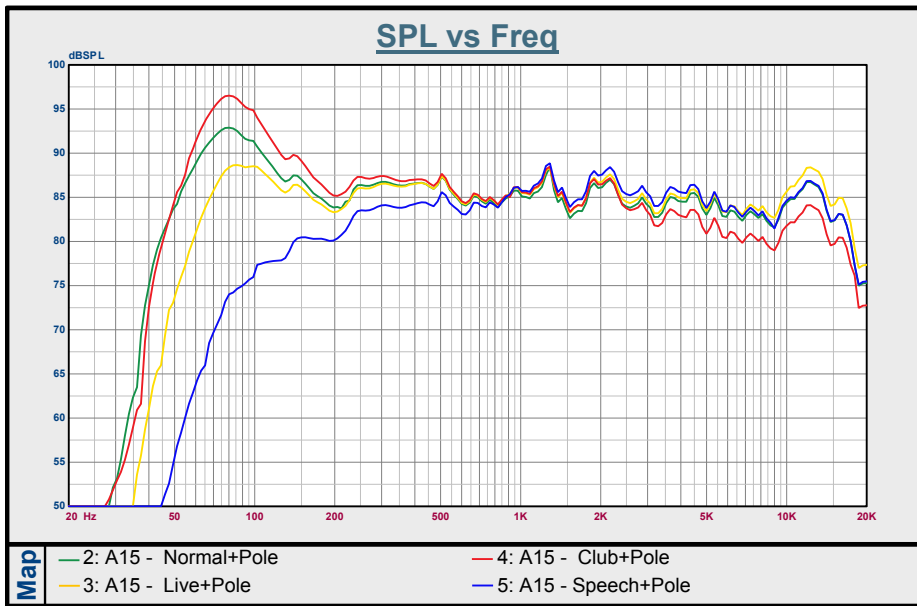

A15 - FREQUENCY CHARTS