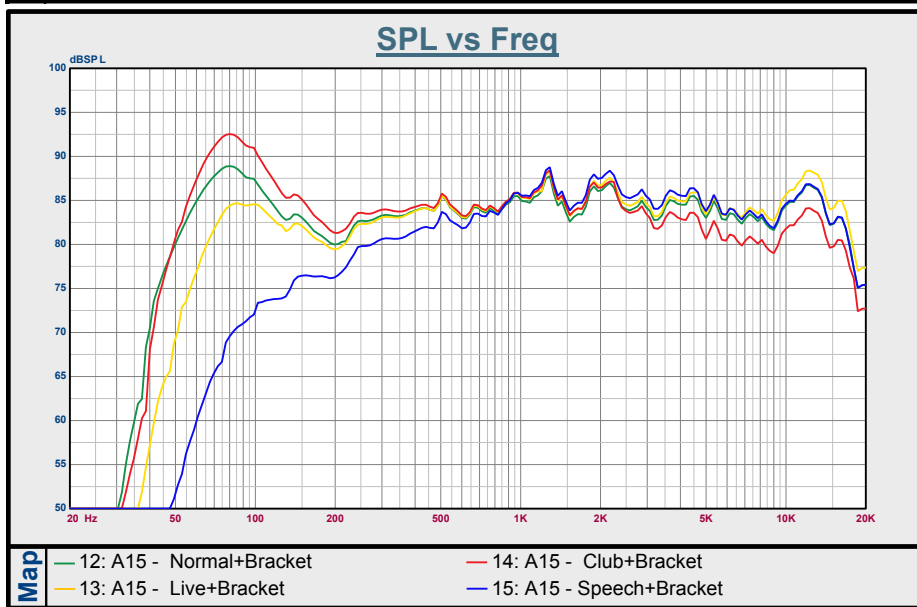

A15 - FREQUENCY CHARTS