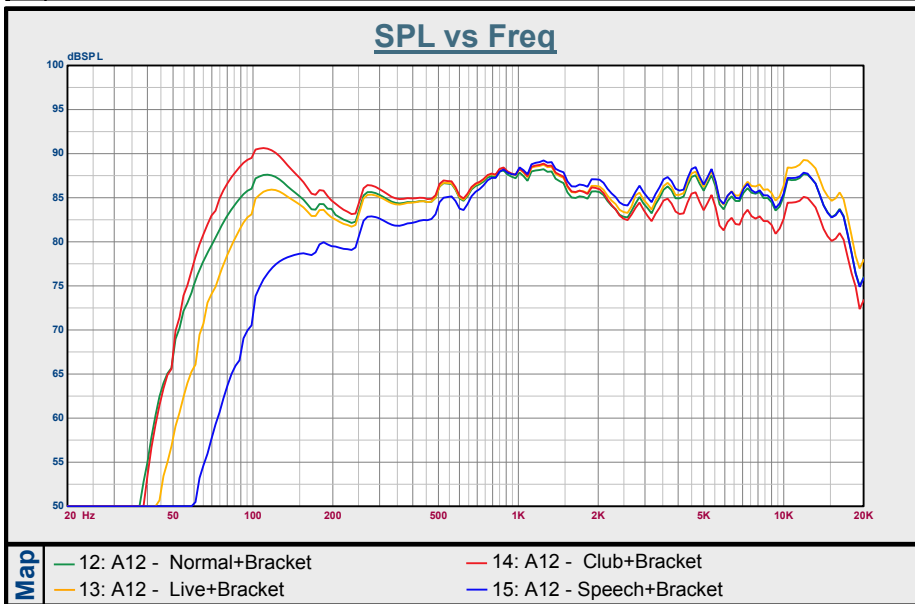

A12 - FREQUENCY CHARTS