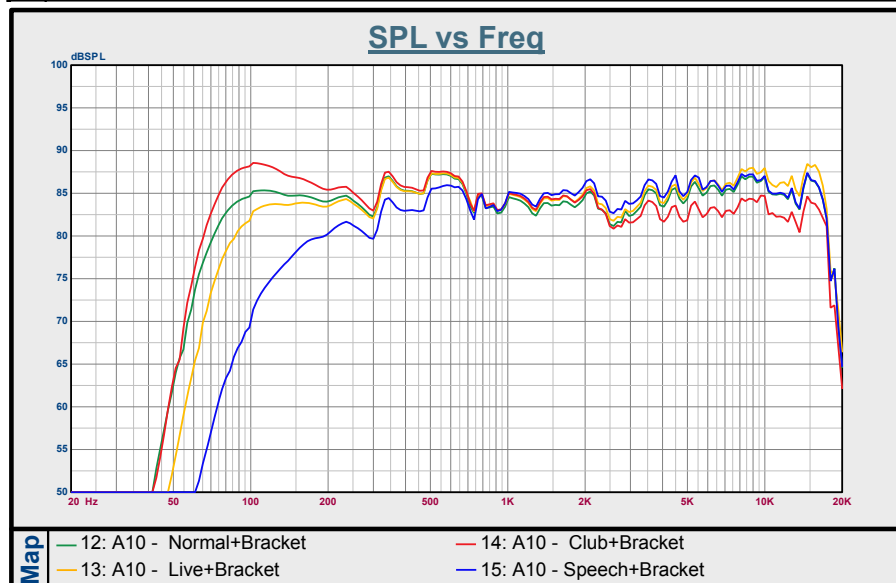

# AVANTE ACHROMIC SPEAKER FREQUENCY CHARTS

## A10 - FREQUENCY CHARTS