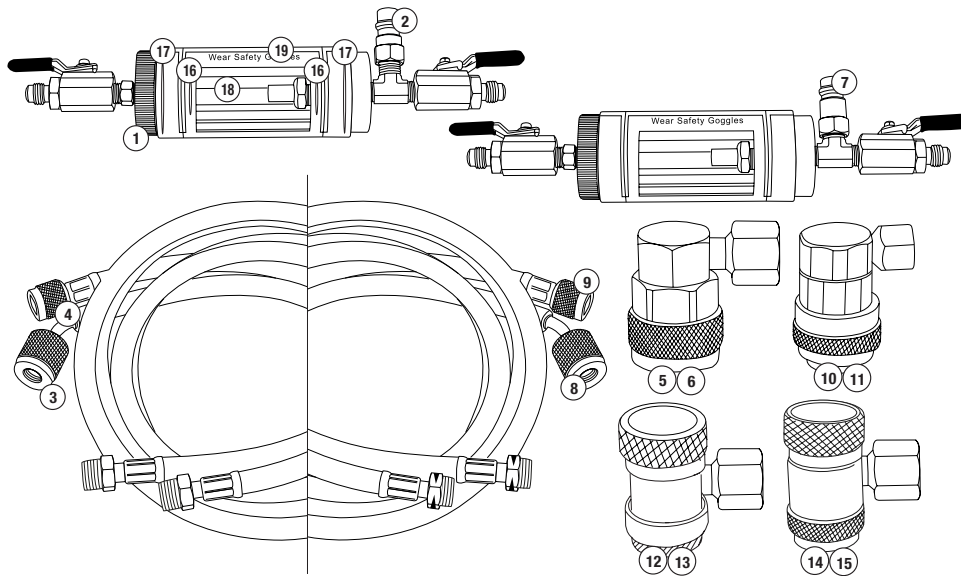

Mastercool[®]
"World Class Quality"

VISUAL INSPECTION SITE GLASS

**REPAIRABLE PARTS BREAKDOWN
 (53376, 53376-YF, 53377, 53377-YF)**

ITEM #	DESCRIPTION	PART #
1.	Refrigerant Oil Visual Inspection Sight Glass Complete	53375
2.	Low Side, 1/4" (7/16"-20) x 13 mm Retrofit Adapter	82274
3.	60" Blue R134a Charging Hose	53376-601
4.	60" Red R134a Charging Hose	53376-603
5.	R134a High Side Quick Coupler	66234
6.	R134a Low Side Quick Coupler	66334
7.	1/4 fl-f x 17 mm-m R1234yf Adapter with Valve Core	84274
8.	60" Blue R1234yf Charging Hose	53376-601YF
9.	60" Red R1234yf Charging Hose	53376-603YF
10.	R1234yf High Side Quick Coupler	67434
11.	R1234yf Low Side Quick Coupler	67534
12.	R134a High Side Manual Coupler	82834
13.	R134a Low Side Manual Coupler	82934
14.	R1234yf High Side Manual Coupler with Extended Disconnect Sleeve	83834
15.	R1234yf Low Side Manual Coupler with Extended Disconnect Sleeve	83934
16.	Sight Glass O-Ring (please order quantity of 2)	53375-OR-SG
17.	Safety Shield Cylinder O-Ring (please order quantity of 2)	53375-OR-SSC
18.	Sight Glass	53375-SG
19.	Safety Shield Cylinder	53375-SSC