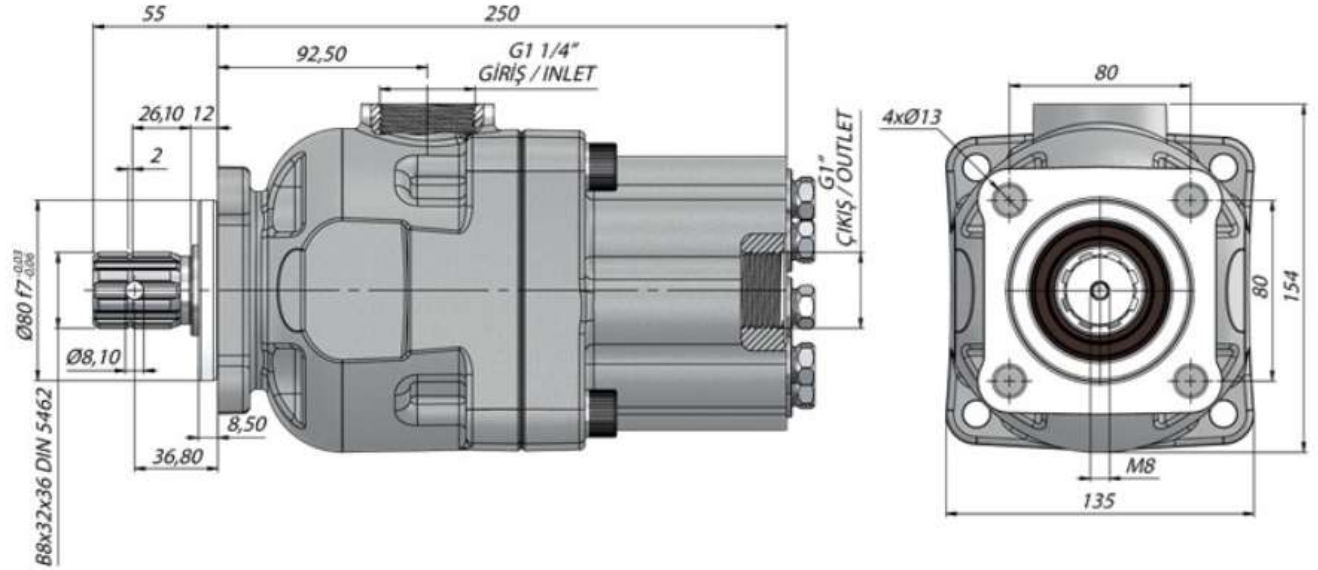

PTO

Murat Makina
Sanayi ve Ticaret
Limited Sirketi

www.pto.com.tr
info@pto.com.tr

Code	Displacement	Max.Continuous Pressure	Min.Speed	Max.Continuous Speed
	(cm ³ /rev)	(100%) (BAR)	(RPM)	(RPM)
992 9 60	60	270	300	1500
992 9 80	80			