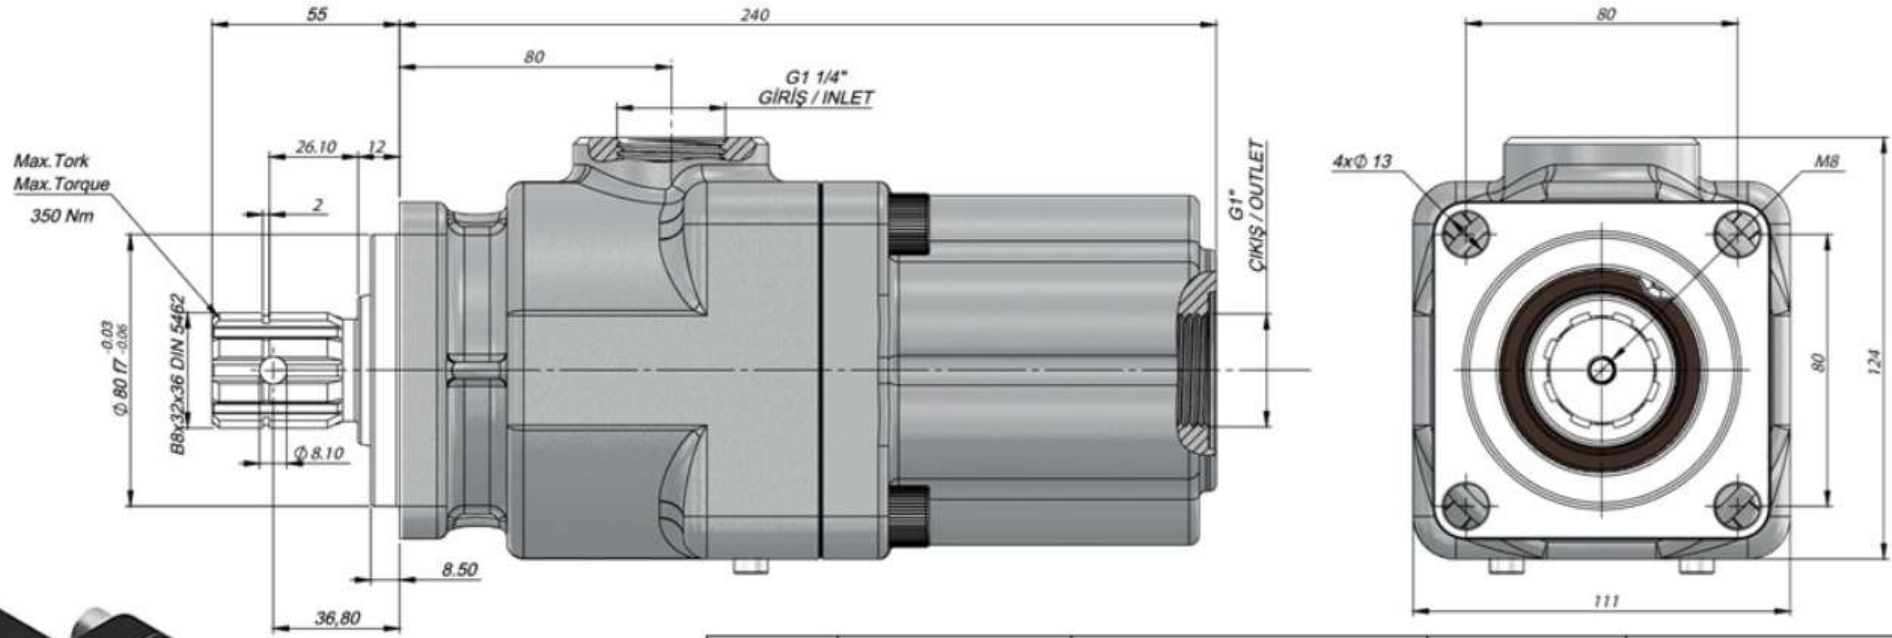

PTO

Murat Makina
Sanayi ve Ticaret
Limited Şirketi

www.pto.com.tr
info@pto.com.tr

Code	Displacement	Max.Continuous Pressure	Min.Speed	Max.Continuous Speed
	(cm ³ /rev)	(100%) (BAR)	(RPM)	(RPM)
992 6 20	20	350	300	1800
992 6 25	25			
992 6 35	35			
992 6 40	40			
992 6 45	45			
992 6 50	50			
992 6 58	58	300	1500	
992 6 60	60			