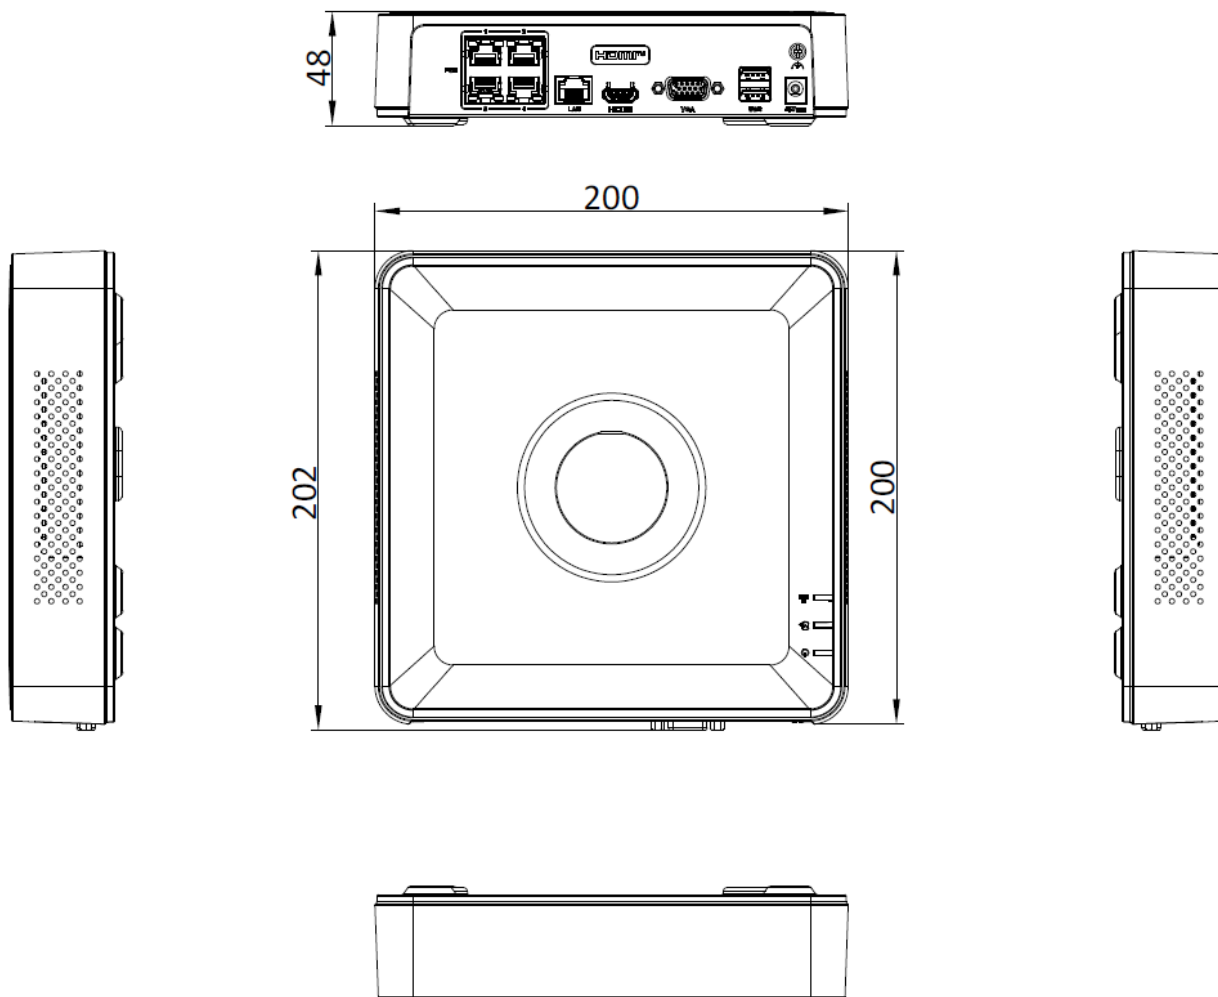

▪ Network & Ethernet Access

- 4 independent PoE network interfaces
- 1 self-adaptive 10/100 Mbps Ethernet interface
- Hik-Connect for easy network management

▪ Specification

Video and Audio	
IP Video Input	4-ch Up to 6 MP resolution
Incoming Bandwidth	40 Mbps
Outgoing Bandwidth	60 Mbps
HDMI Output	1-ch, 1920 × 1080p/60Hz, 1600 × 1200/60Hz, 1280 × 1024/60Hz, 1280 × 720/60Hz
VGA Output	1-ch, 1920 × 1080p/60Hz, 1600 × 1200/60Hz, 1280 × 1024/60Hz, 1280 × 720/60Hz
Video Output Mode	HDMI/VGA simultaneous output
Decoding	
Decoding Format	H.265+/H.265/ H.264+/H.264
Recording Resolution	6 MP/4 MP/3 MP/1080p/UXGA /720p/VGA/4CIF/DCIF/ 2CIF/CIF/QCIF
Synchronous playback	4-ch
Decoding Capability	4-ch@1080p (30 fps) or 2-ch@4 MP (30 fps) or 1-ch@6 MP (30 fps)
Stream Type	Video, Video & Audio
Network	
Remote Connection	16
Network Protocol	TCP/IP, DHCP, Hik-Connect, DNS, DDNS, NTP, SADP, SMTP, UPnP™
Network Interface	1, RJ-45 10/100Mbps self-adaptive Ethernet interface
PoE	
Interface	4, RJ-45 10/100 Mbps self-adaptive Ethernet interface
Power	≤ 36 W
Standard	IEEE 802.3 af/at
Auxiliary Interface	
SATA	1 SATA interface
Capacity	Up to 6TB capacity for each disk
Alarm In/Out	N/A
USB Interface	Rear panel: 2 × USB 2.0
General	
Power Supply	48 VDC, 1 A
Consumption	≤ 10 W
Working Temperature	-10 to +55° C (+14 to +131° F)
Working Humidity	10% to 90%
Dimension (W × D × H)	200 × 200 × 48 mm (7.9" × 8.1" × 1.9")
Weight	≤ 1 kg (2.2 lb)
Certification	
CE	EN50130-4, EN 61000-3-2, EN 61000-3-3

▪ **Physical Interface**

No.	Description	No.	Description
1	Network interfaces with PoE function	5	USB interfaces
2	LAN network interface	6	GND
3	HDMI interface	7	Power supply
4	VGA interface		

▪ **Available Model**

DS-7104NI-Q1/4P(D)

▪ Dimension

scale/1:1;Unit/mm

Headquarters

No.555 Qianmo Road, Binjiang District,
Hangzhou 310051, China
T +86-571-8807-5998
www.hikvision.com

Follow us on social media to get the latest product and solution information.