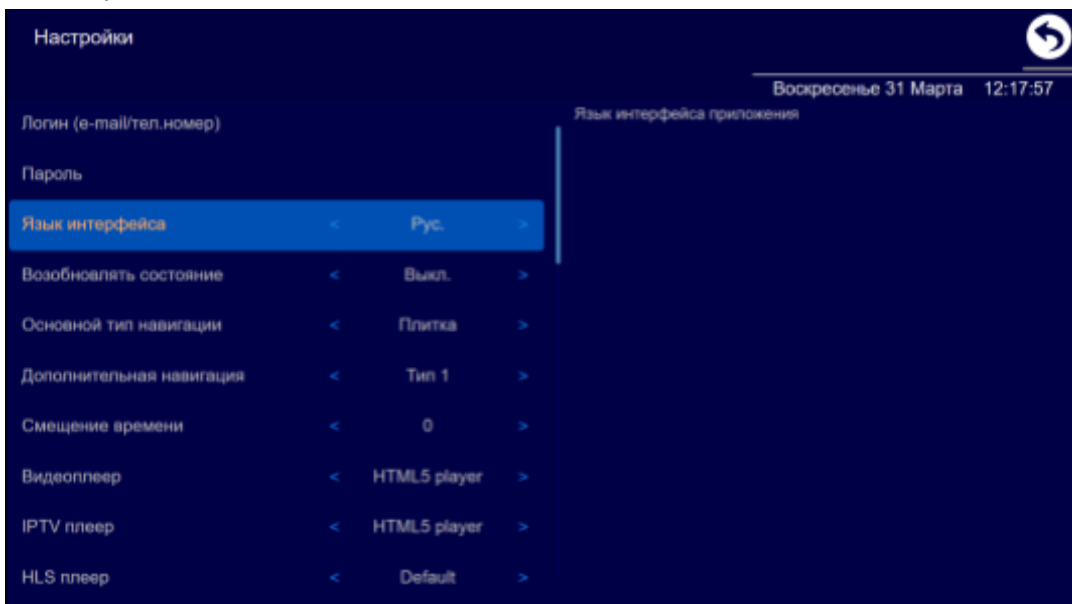

OTTplayer в SMART в телевизорах LG или SAMSUNG может быть отсутствовать в свободном доступе, но, тем не менее, устанавливается, как стороннее приложение по отдельной инструкции в зависимости от серии модели телевизора

После инсталляции и запуска OTTplayer необходимо будет ввести предоставленное вам Имя (Логин) и Пароль. Обращаю внимание, что в строке “Введите имя” система по умолчанию предлагает ввести “Номер телефона или email” и вводить Имя необходимо именно в эту строку, но не номер телефона или email, а предоставленный вам Логин, который закреплен за абонентом на постоянной основе.

Приведу скрины на примере подключения OTTplayer в телевизорах SMART. Сразу отмечу что на иных платформах интерфейс плеера имеет иной вид, есть версии для мобильных устройств и под телевизор, но принцип тот же.