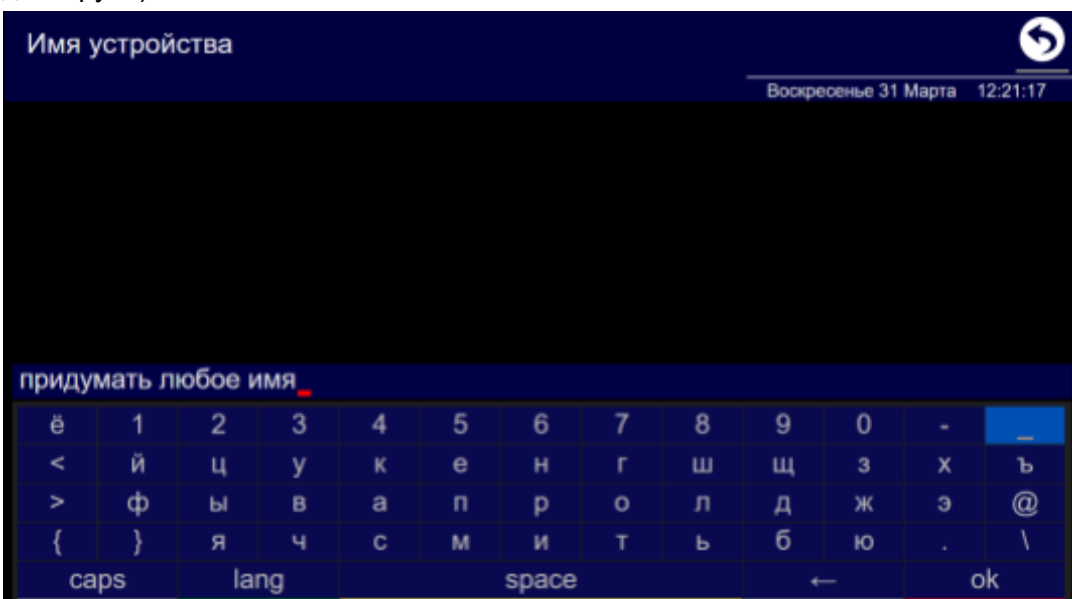

Далее при первом включении потребуются “Добавить новое оборудование” (т.е. придумать имя, но особо в том не изощряясь ибо Имя устройства после все одно отредактирую).