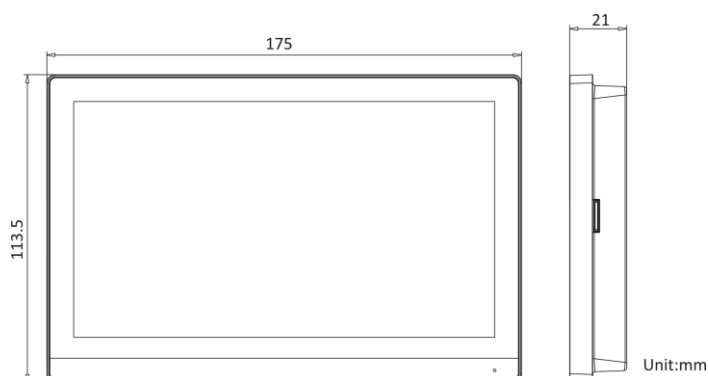

Notice capacity	16
Linked indoor extensions capacity	5
Network parameters	
Communication protocol	TCP/IP, SIP, RTSP
Wired network	10/100 Mbps self-adaptive
Wi-Fi standard	/
Bluetooth version	/
3G/4G standard	/
Zigbee	/
Device interfaces	
Alarm input	8-ch alarm inputs
Network interface	1 RJ-45 10/100 Mbps self-adaptive
TAMPER	/
RS-485	/
USB	/
TF card	Max to 128 G
Alarm output	/
Power interface	1
General	
Button	0
Installation	Wall mounting, table mounting
Indicator	0
Weight	With package: 675 g Without package: 350 g
Protective level	/
Working temperature	-10 ° C to 50 ° C (14 ° F to 122 ° F)
Working humidity	10% to 90%
Dimensions	175 mm × 113.5 mm × 21 mm (6.9" × 4.5" × 0.83")
Battery	/
Application environment	Indoor
Power consumption	≤ 8 W
Language	English, French, Portuguese (Brazil), Spanish, Russian, German, Italian, polish, Arabic, Turkish, Vietnamese, Hungarian, Dutch, Romanian, Czech, Bulgarian, Ukrainian, Croatian, Serbian, Greek, Portuguese, Slovak

Available Model

DS-KH6350-TE1

Dimension