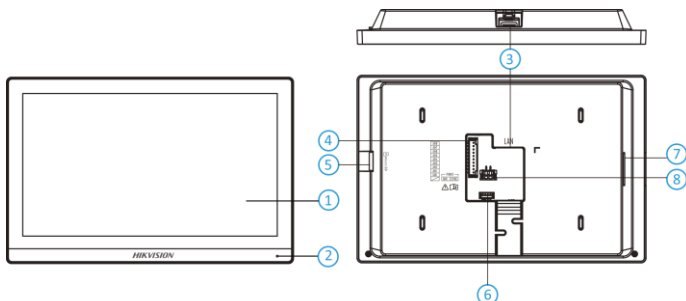

DS-KH6350-TE1

Video Intercom Network Indoor Station

Key Feature

- New UI V2.0: User friendly design
- 7-inch colorful touch screen with resolution 1024 × 600
- Standard PoE
- Stores messages and capture pictures in the TF card
- Remote unlocking via the client software or the mobile client
- Views live videos of door stations and linked cameras

Physical Interface

No.	Description	No.	Description
1	Screen	5	TF Card Slot
2	Microphone	6	Debugging Port
3	Network Interface	7	Loudspeaker
4	Alarm Terminal	8	Power Supply Terminal

Specification

System parameters	
Operating system	Embedded Linux operation system
ROM	32 MB
RAM	128 MB

CPU	Embedded processor
Display parameters	
Screen size	7-inch
Operation method	Capacitive touch screen
Type	Colorful TFT screen
Resolution	1024 × 600
Video parameters	
Lens	/
Resolution	/
FOV	/
WDR	/
Video compression standard	/
Focal length	/
Audio parameters	
Audio compression standard	G.711 U, G.711 A
Audio input	Built-in omnidirectional microphone
Audio output	Built-in loudspeaker
Audio compression bitrate	64 Kbps
Audio quality	Noise suppression and echo cancellation
Volume adjustment	Adjustable
Capacity	
Event capacity	200