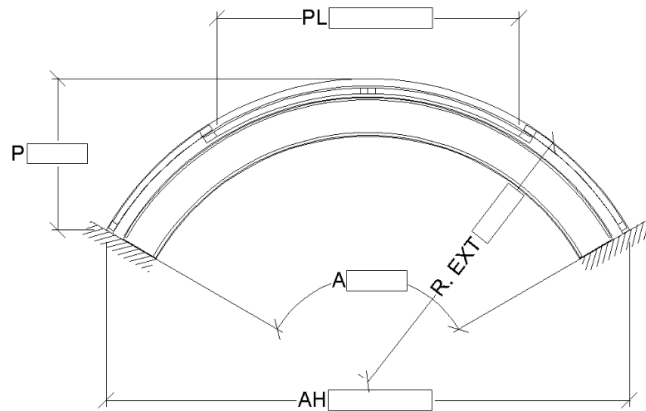

DOUBLE CURVE

MULTIPLE CURVE

CURVED SLIDING DOORS

Typologies

CONCAVE CURVE

CONVEX CURVE

CURVED SLIDING DOORS

Customized ceiling

Remote control for 2/4 doors

Elbow switch

Wired or Wireless

Push-button

Wired or Wireless

Wireless numeric keypad

Wired numeric keypad

External key switch